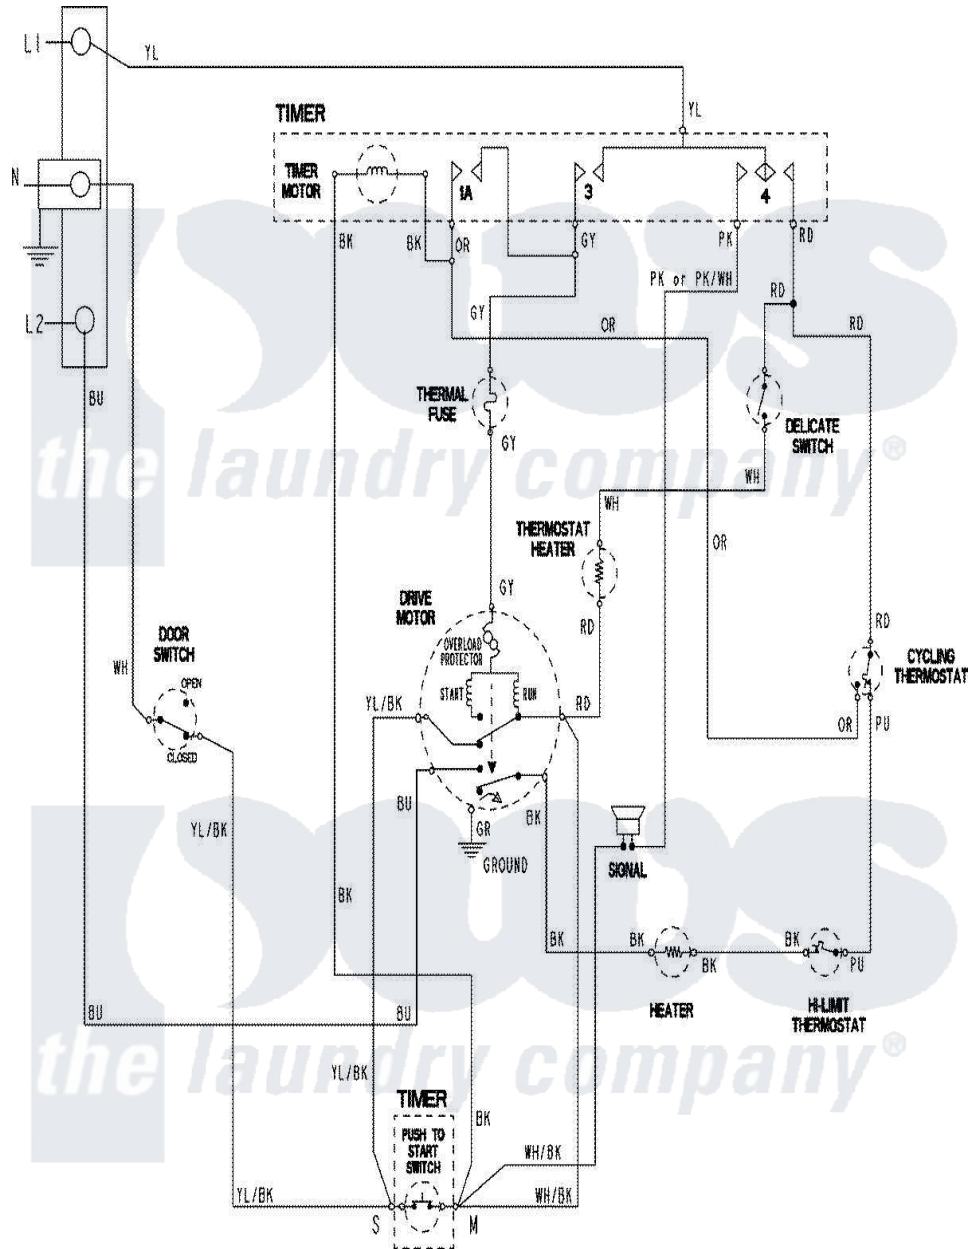

Maytag PDET910AZW 06 - WIRING INFORMATION

Maytag Residential Maytag PDET910AZW Dryer Parts Parts Diagram 06 - WIRING INFORMATION
 Click on the part number to view part

Item	Original Part Number	Replaced By	Status	Part Description
NI	15003796		Not Available	WIRING INFORMATION