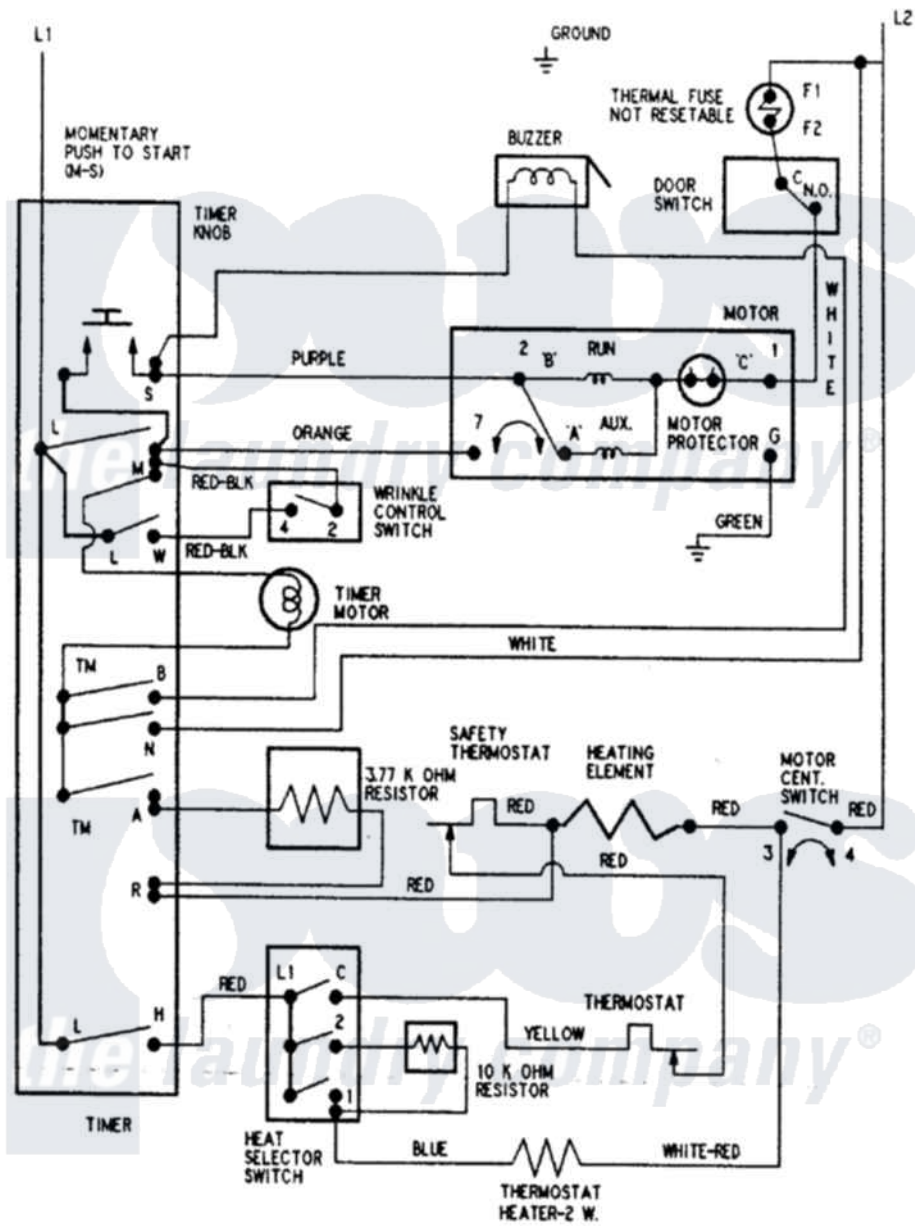

Maytag PYE3200AGW 08 - WIRING INFORMATION

Maytag Residential Maytag PYE3200AGW Dryer Parts Parts Diagram 08 - WIRING INFORMATION
 Click on the part number to view part

| Item | Original Part Number | Replaced By | Status | Part Description |
|------|----------------------|-------------|---------------|--------------------|
| NI | 15002600 | | Not Available | WIRING INFORMATION |