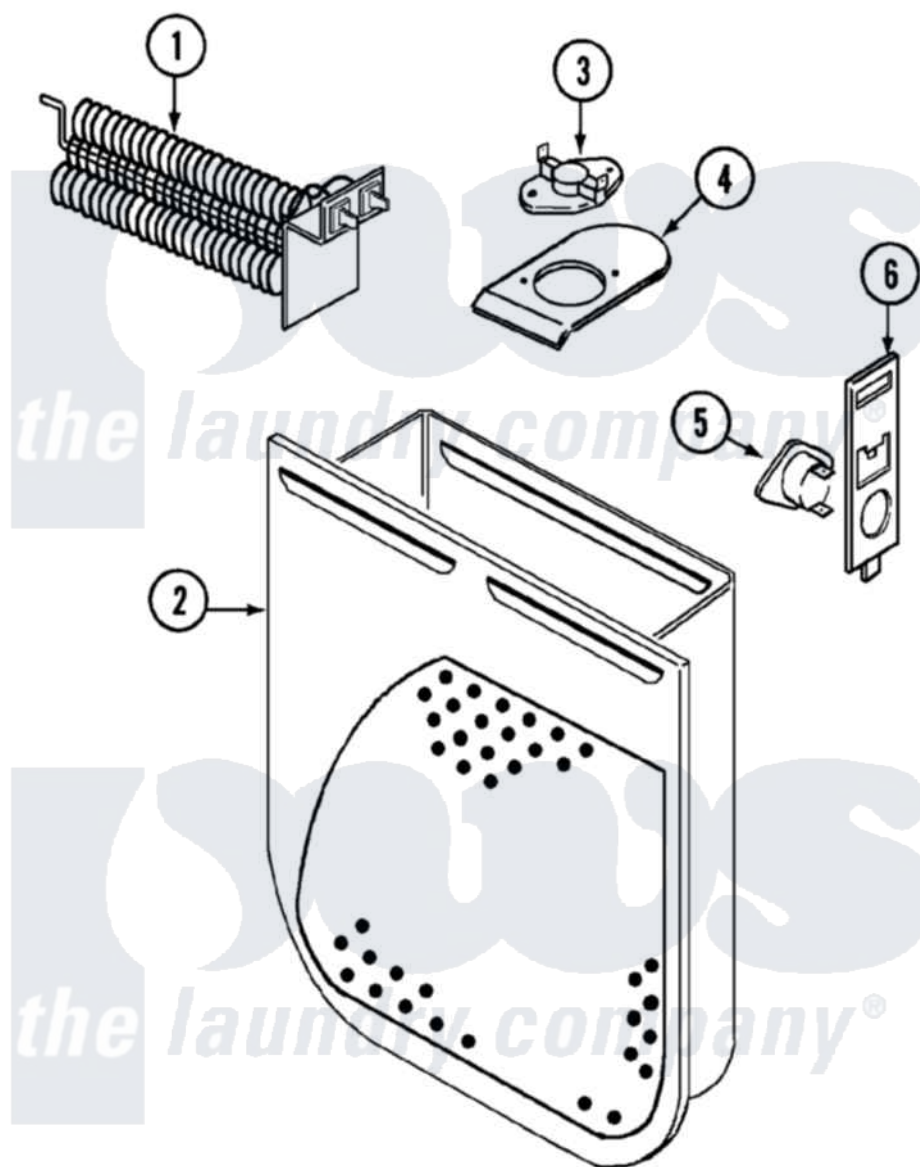

# Maytag PYE4500AZW 05 - HEATER

Maytag Residential Maytag PYE4500AZW Dryer Parts Parts Diagram 05 - HEATER  
 Click on the part number to view part

Item	Original Part Number	Replaced By	Status	Part Description
1	31001499	<a href="#">LA-1044</a>		Element
"	<a href="#">25-7863</a>			Screw
2	<a href="#">53-1232</a>			Heater Housing Assembly
3	<a href="#">53-0771</a>			Thermostat, Hi-Limit
"	25-3083	<a href="#">212951</a>		Screw, No.6-32 X 1/4 Inch
4	<a href="#">53-0285</a>			Bracket, Thermostat
"	<a href="#">212951</a>			Screw, No.6-32 X 1/4 Inch
5	<a href="#">LA-1053</a>			Fuse Kit, Thermal
6	<a href="#">53-1181</a>			Bracket, Thermal Fuse