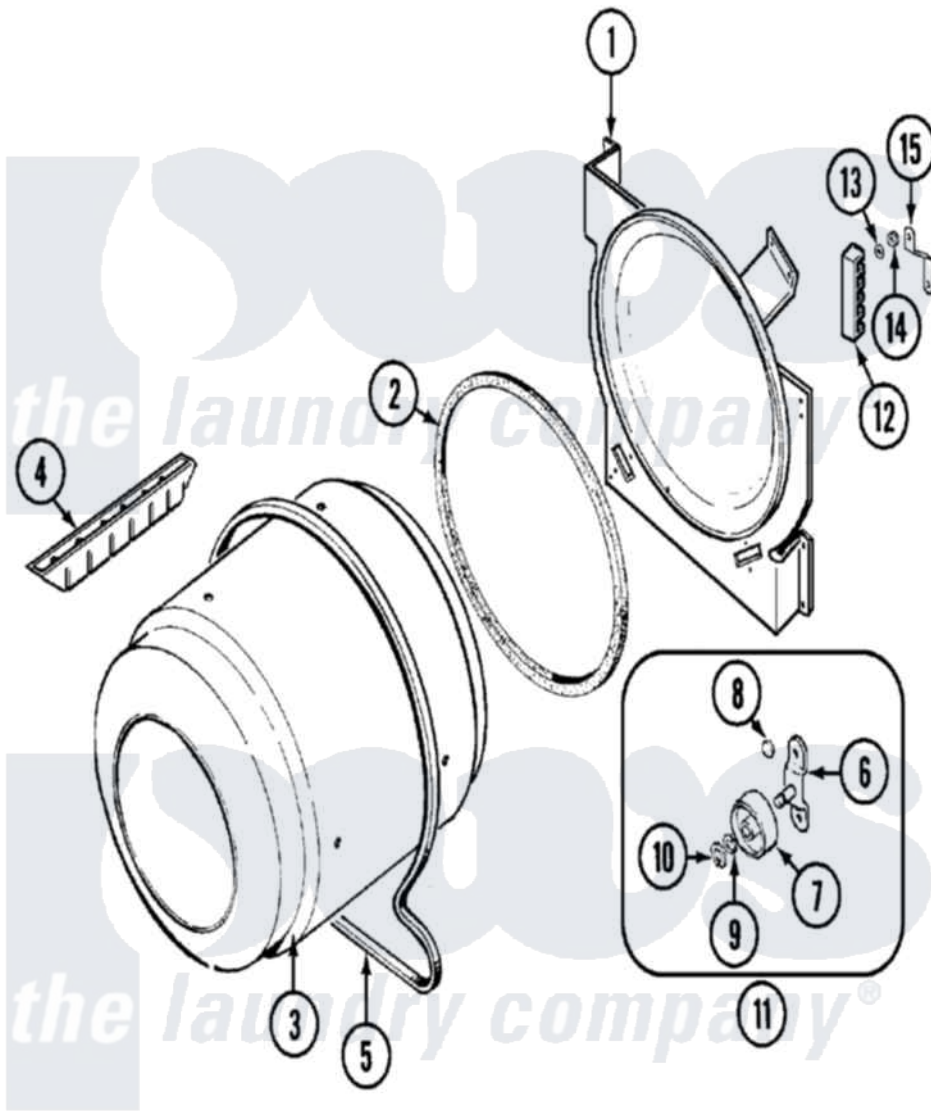

Maytag PYG2300AWW 07 - TUMBLER

Maytag Residential Maytag PYG2300AWW Dryer Parts Parts Diagram 07 - TUMBLER
 Click on the part number to view part

Item	Original Part Number	Replaced By	Status	Part Description
1	LA-1054			Dryer Bulkhead Kit
"	25-7733	681414		Screw, 10AB X 1/2
2	53-0281	31001747		Seal Assembly
3	53-1250			Cylinder
4	25-7759	3196164		Screw
"	Y02100002		Not Available	BAFFLE (WHT)
5	31531589	341241		Belt
6	53-0197			Support Assembly-Cylinder Rear
"	25-7101	3351614		Screw, Gearcase Cover Mounting
7	31001096			Roller
8	25-7813			Spacer
9	25-7814			Washer
10	25-7854			Ring, Retaining
11	LA-1008			Rr Roller Kit