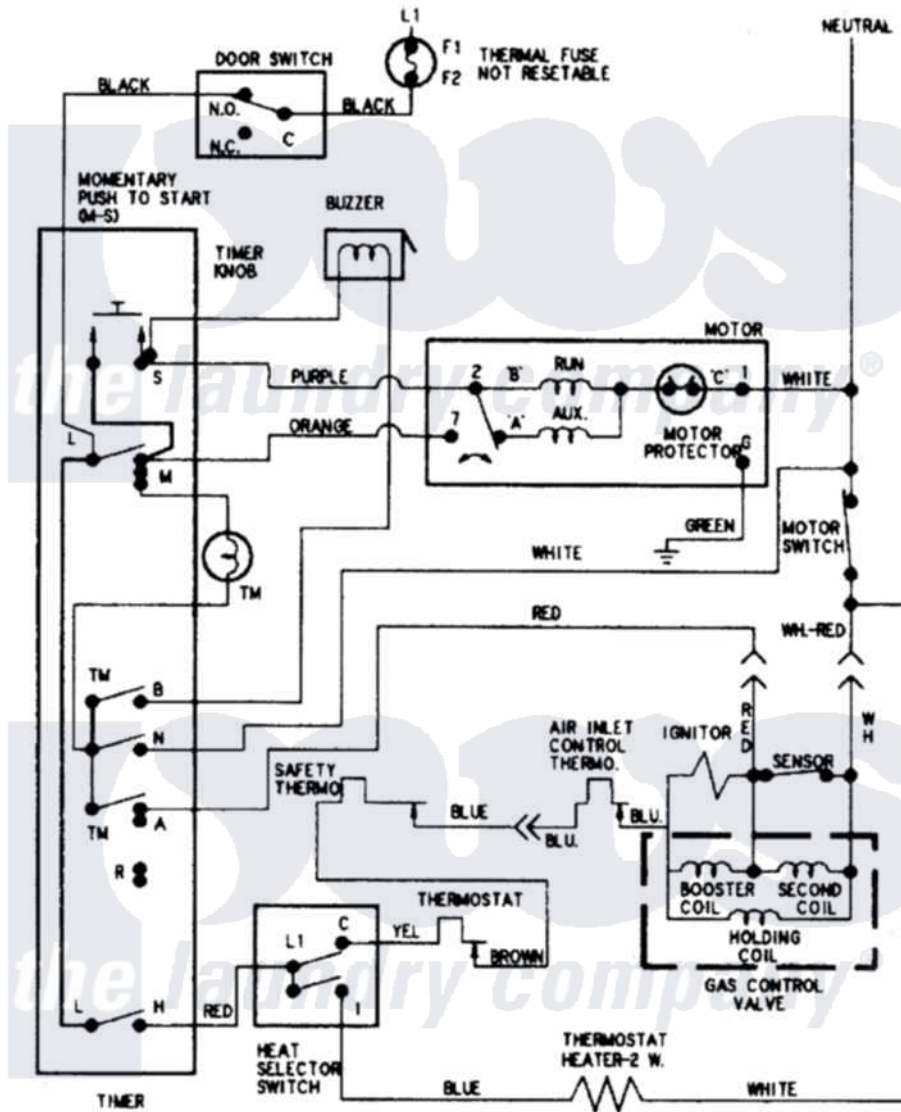

Maytag PYG2300AWW 08 - WIRING INFORMATION

Maytag Residential Maytag PYG2300AWW Dryer Parts Parts Diagram 08 - WIRING INFORMATION
 Click on the part number to view part

Item	Original Part Number	Replaced By	Status	Part Description
NI	15002636		Not Available	WIRING INFORMATION