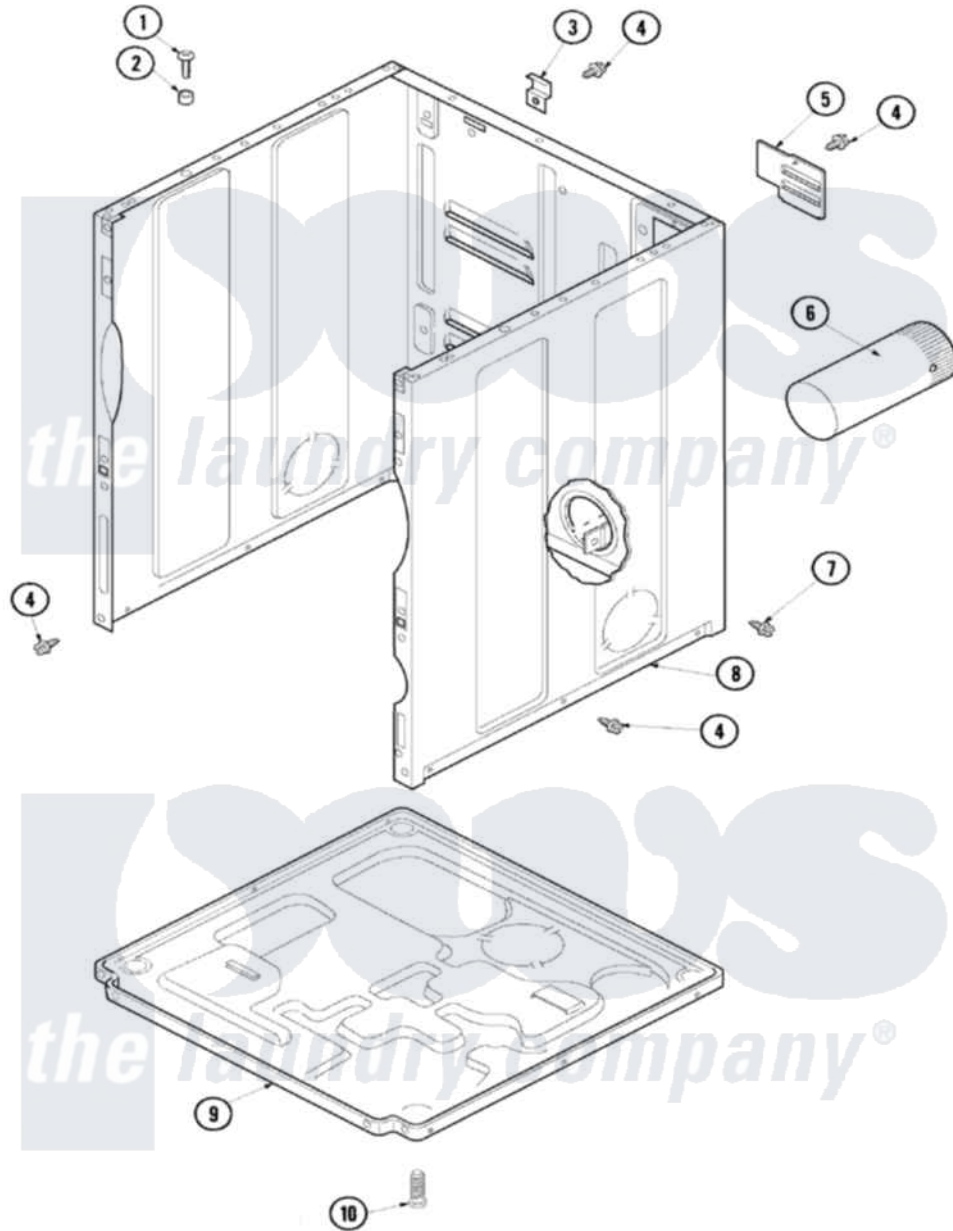

Maytag SDE2606AYW 01 - CABINET & BASE

Maytag Residential Maytag SDE2606AYW Dryer Parts Parts Diagram 01 - CABINET & BASE
 Click on the part number to view part

Item	Original Part Number	Replaced By	Status	Part Description
1	32671	Y014874		Screw, Idler Arm And Sleeve
2	505187			Locator, Panel
3	500003			Hinge, Top
4	503661	27001200		Screw
5	500114	510903		Plate Access Panel
6	505518			Duct, Exhaust
7	503688			Screw, 10B-16 X .34 I
8	40076402WP	37001284		Cabinet As Pack
9	500070			Base, Dryer
10	Y500101			Leg, Leveling