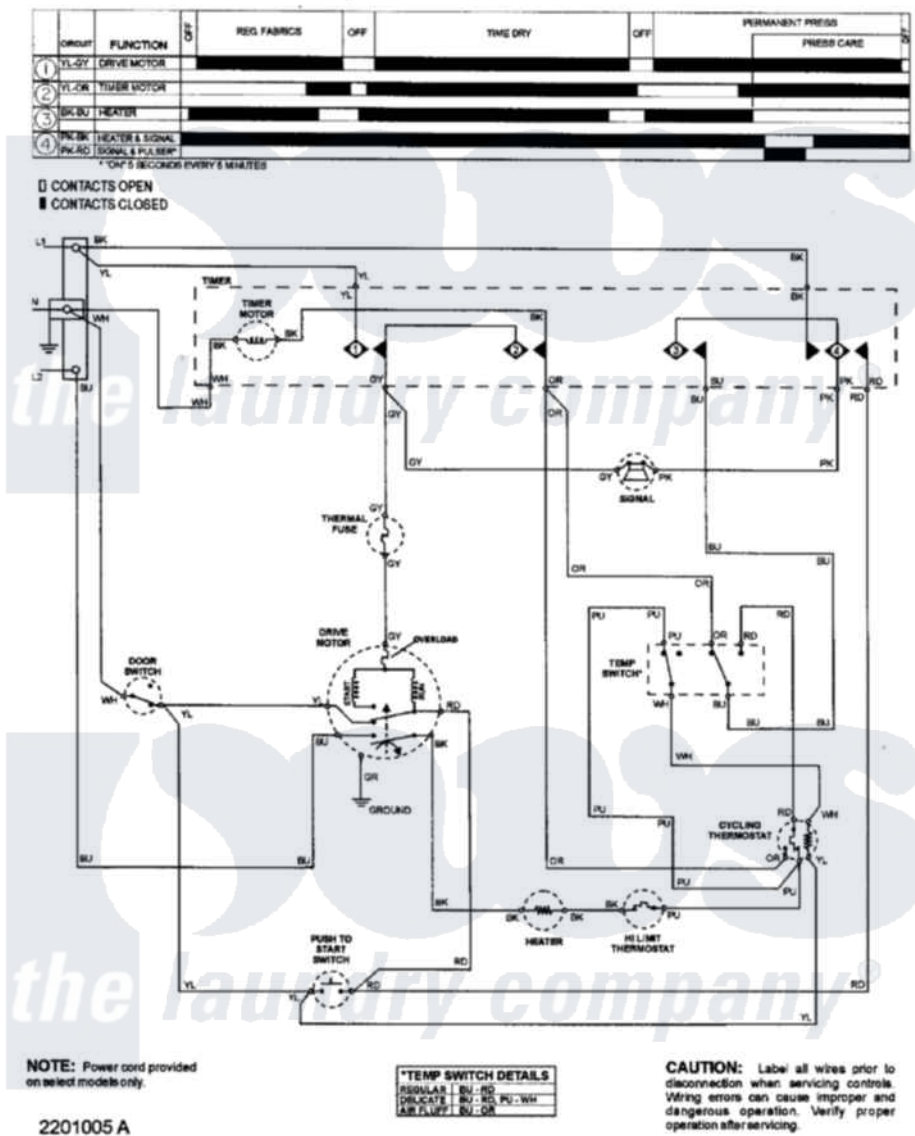

# Maytag SDE2606AYW 09 - WIRING INFORMATION (SERIES 11)

Maytag Residential Maytag SDE2606AYW Dryer Parts Parts Diagram 09 - WIRING INFORMATION (SERIES 11)  
[Click on the part number to view part](#)

Item	Original Part Number	Replaced By	Status	Part Description
NI	15003412		Not Available	WIRING INFORMATION