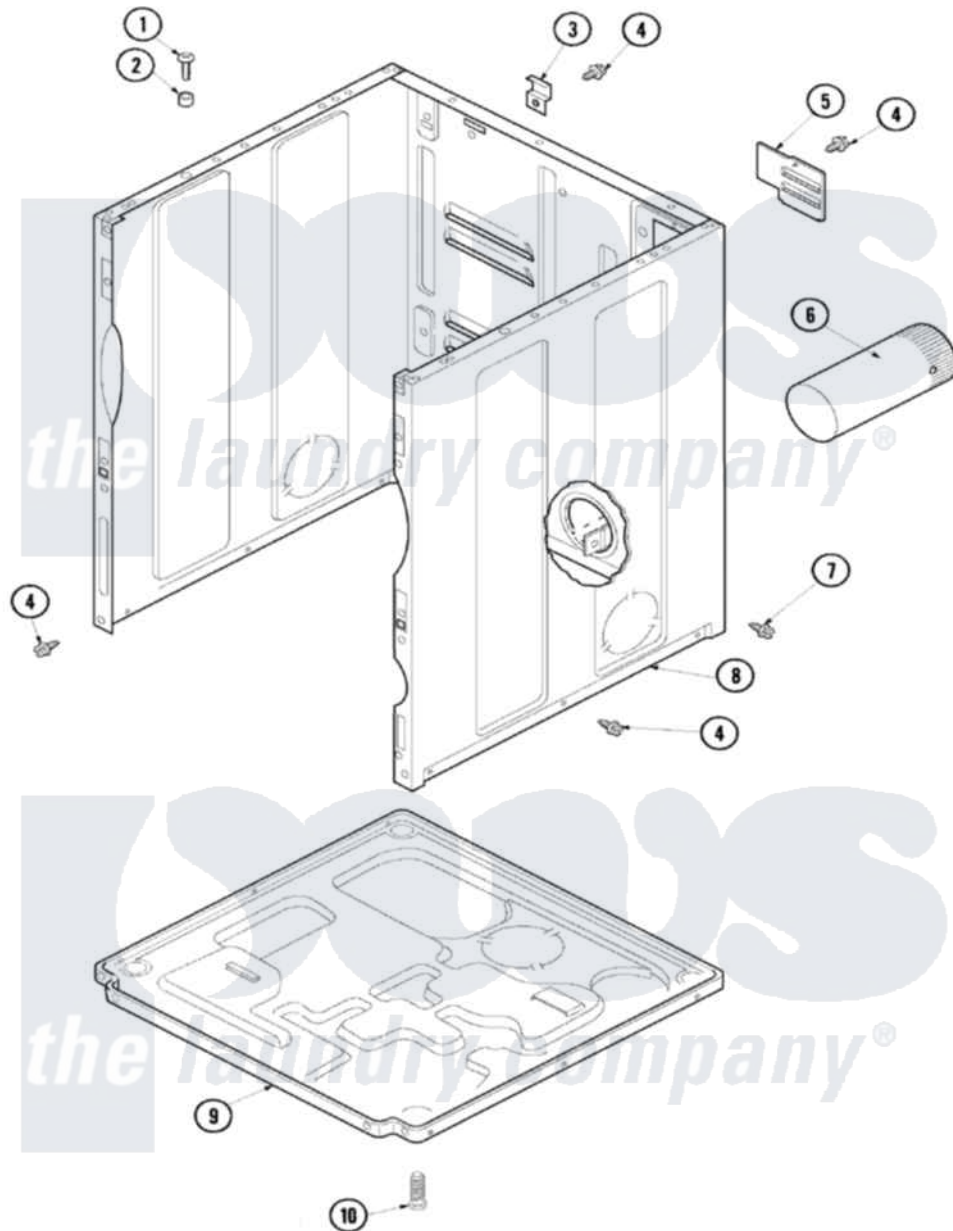

Maytag SDE405DAYW 01 - CABINET & BASE

Maytag Residential Maytag SDE405DAYW Dryer Parts Parts Diagram 01 - CABINET & BASE
 Click on the part number to view part

Item	Original Part Number	Replaced By	Status	Part Description
1	32671	Y014874		Screw, Idler Arm And Sleeve
2	505187			Locator, Panel
3	500003			Hinge, Top
4	503661	27001200		Screw
5	500114	510903		Plate Access Panel
6	505518			Duct, Exhaust
7	503688			Screw, 10B-16 X .34 I
8	40076402WP	37001284		Cabinet As Pack
9	500070			Base, Dryer
10	Y500101			Leg, Leveling