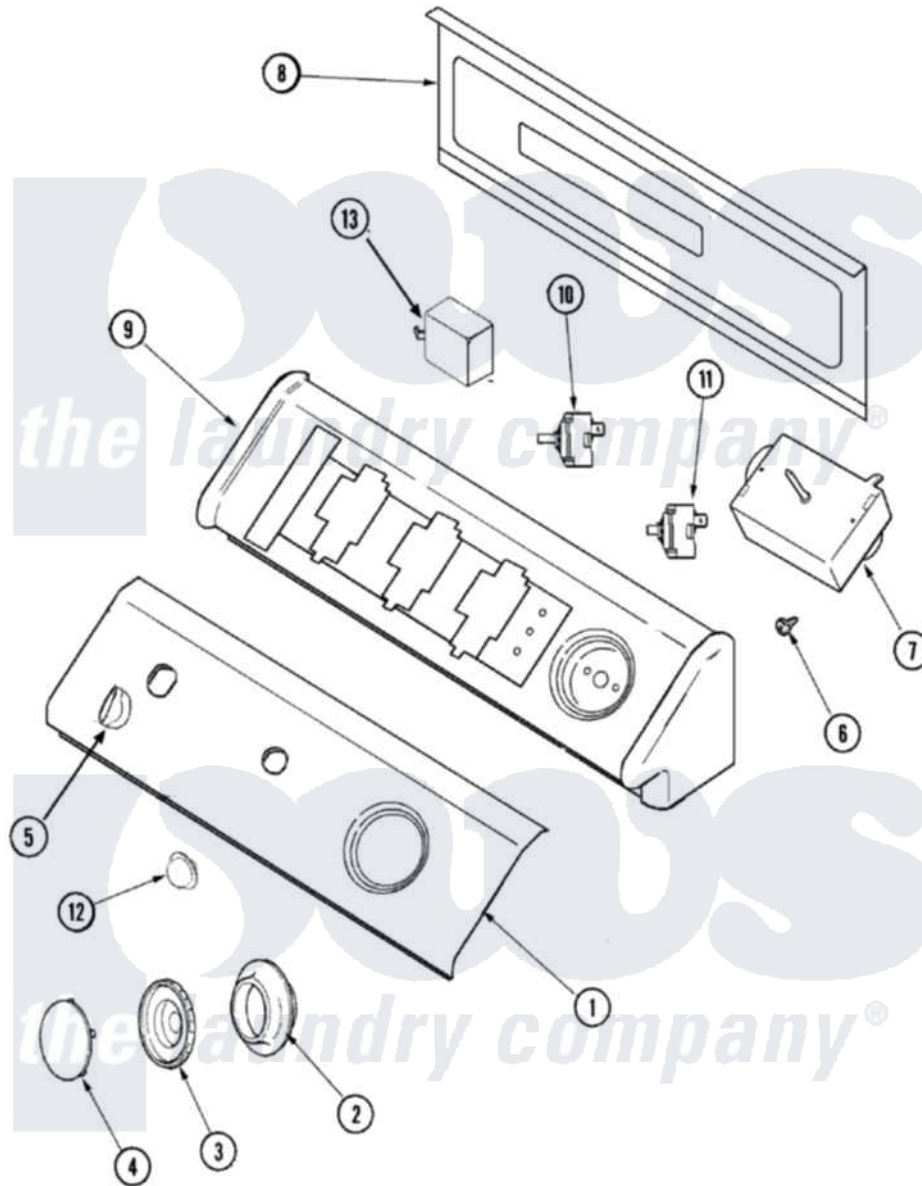

Maytag SDE405DAYW 02 - CONTROL PANEL

Maytag [Residential Maytag SDE405DAYW Dryer Parts](#) Parts Diagram 02 - CONTROL PANEL
 Click on the part number to view part

Item	Original Part Number	Replaced By	Status	Part Description
1	33001918			Panel, Control
2	33001621			Skirt, Timer Dial
3	22001659			Timer Knob - Grey
4	22001664			Timer Knob Insert/Cap
5	22001663			Knob, Selector Switch
6	37001031	3370225		Screw
7	33001624			Timer
8	22002529		Not Available	CONSOLE BACK PANEL
"	216423	3370225		Screw
9	33002286		Not Available	CONSOLE (WHT)
10	33001642			Switch, Temperature
11	33001861	33001618		Switch- PU
12	33001619	37001071		Button, Push-To-Start
13	33001623			Buzzer, Non-Adjustable
"	501086	90767		Screw, 8A X 3/8 HeX Washer Head Tapping