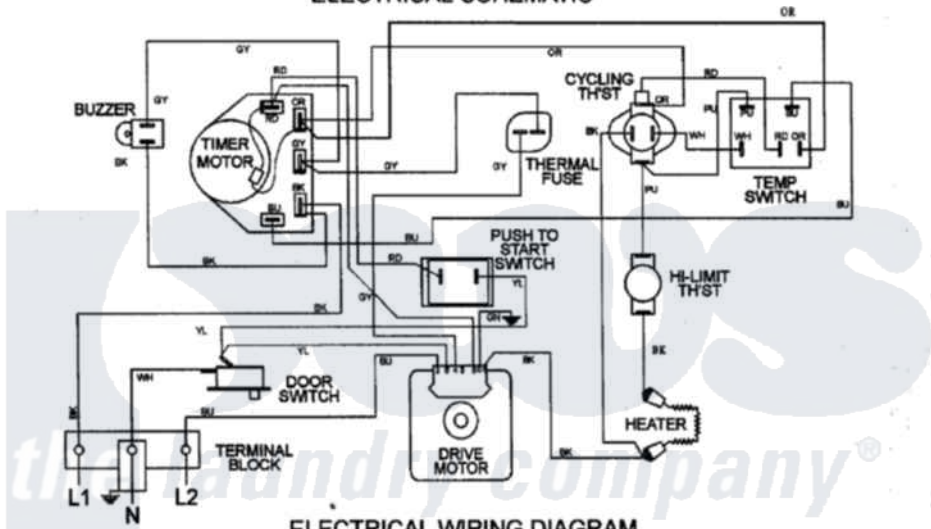

# Maytag SDE405DAYW 08 - WIRING INFORMATION (ELEC)

CIRCUIT	FUNCTION	RED. FABRICS	OK	TIME DRY	OK	PERMANENT PRESS
1	DRIVE MOTOR SCHEMATIC HEATER					
2	BUZZER TIMER MOTOR					

ELECTRICAL SCHEMATIC

ELECTRICAL WIRING DIAGRAM

2200495

Maytag [Residential Maytag SDE405DAYW Dryer Parts](#) Parts Diagram 08 - WIRING INFORMATION (ELEC)  
 Click on the part number to view part

Item	Original Part Number	Replaced By	Status	Part Description
1	15003160		Not Available	WIRING INFORMATION (ELEC)