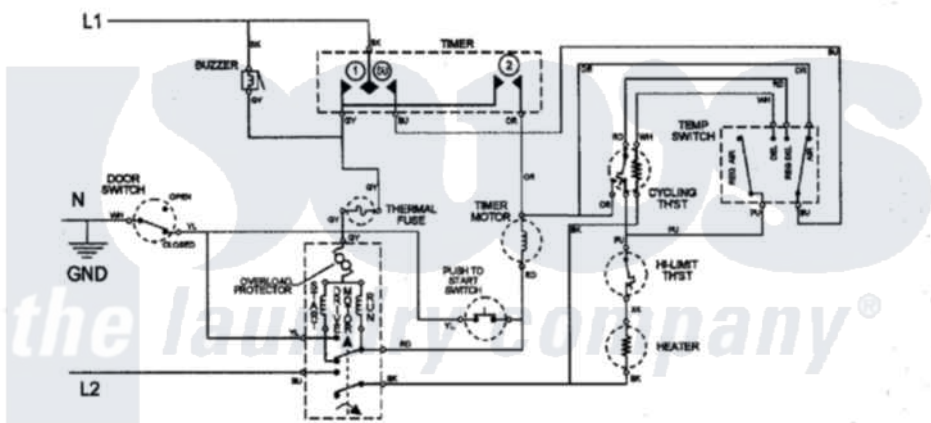

# Maytag SDE405DAYW 08 - WIRING INFORMATION (ELEC)

CIRCUIT	FUNCTION	RED. FABRICS	OK	TIME DRY	OK	PERMANENT PRESS
1	DRIVE MOTOR SCHEMATIC HEATER					
2	BUZZER TIMER MOTOR					

ELECTRICAL SCHEMATIC

ELECTRICAL WIRING DIAGRAM

2200495

Maytag [Residential Maytag SDE405DAYW Dryer Parts](#) Parts Diagram 08 - WIRING INFORMATION (ELEC)  
 Click on the part number to view part

Item	Original Part Number	Replaced By	Status	Part Description
1	15003160		Not Available	WIRING INFORMATION (ELEC)