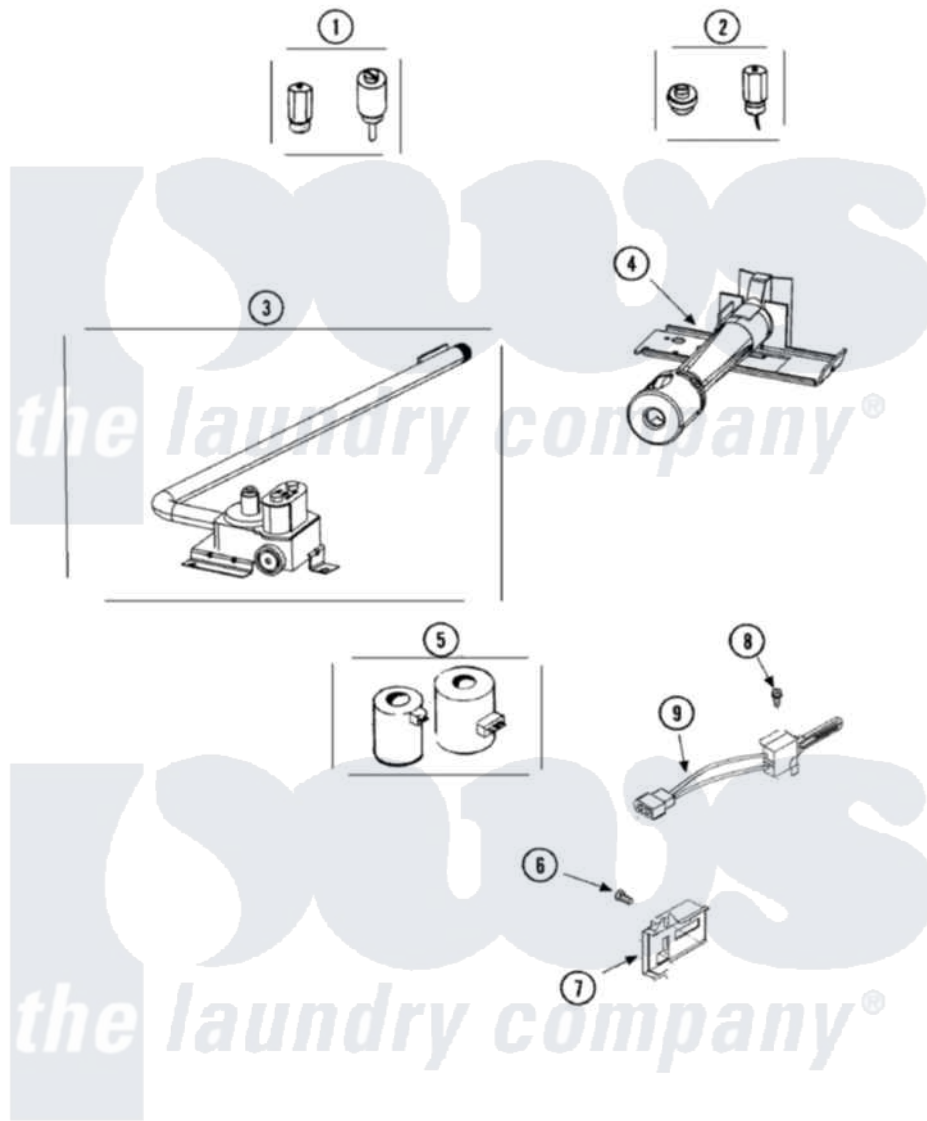

Maytag SDG2606AWW 06 - GAS VALVE & IGNITER (SERIES 16)

Maytag [Residential Maytag SDG2606AWW Dryer Parts](#) Parts Diagram 06 - GAS VALVE & IGNITER (SERIES 16)
 Click on the part number to view part

| Item | Original Part Number | Replaced By | Status | Part Description |
|------|--------------------------|--------------------------|---------------|----------------------------|
| 1 | 649P3 | LPK1 | | LP Gas Con |
| 2 | 650P3 | | | Kit, Gas Burner Conversion |
| 3 | 37001127 | | | Valve And Pipe Assembly |
| 4 | Y56234 | 37001304 | | Burner Ign |
| 5 | 12001349 | 279834 | | Coil-Valve |
| 6 | 23222 | 3177991 | | Screw |
| 7 | Y56231 | 338906 | | Radiant, Sensor |
| 8 | 51782 | | Not Available | SCREW, 6B-20X5/16 |
| 9 | 40069801P | 37001308 | | Ignitor |