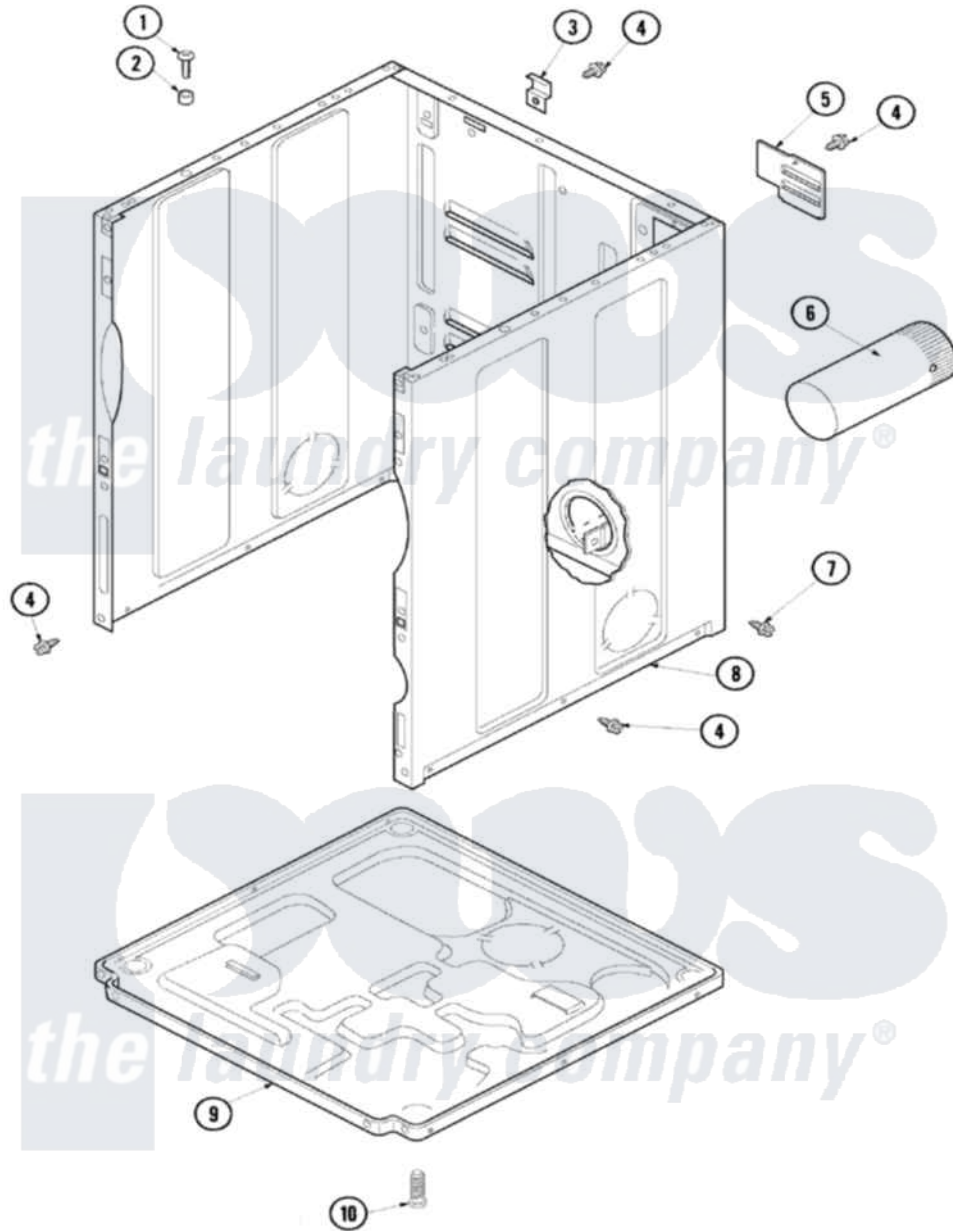

# Maytag SDG405DAWW 01 - CABINET & BASE

Maytag Residential Maytag SDG405DAWW Dryer Parts Parts Diagram 01 - CABINET & BASE  
 Click on the part number to view part

Item	Original Part Number	Replaced By	Status	Part Description
1	32671	<a href="#">Y014874</a>		Screw, Idler Arm And Sleeve
2	<a href="#">505187</a>			Locator, Panel
3	<a href="#">500003</a>			Hinge, Top
4	503661	<a href="#">27001200</a>		Screw
5	500114	<a href="#">510903</a>		Plate Access Panel
6	<a href="#">505518</a>			Duct, Exhaust
7	<a href="#">503688</a>			Screw, 10B-16 X .34 I
8	40076402WP	<a href="#">37001284</a>		Cabinet As Pack
9	<a href="#">500070</a>			Base, Dryer
10	<a href="#">Y500101</a>			Leg, Leveling
11	33002494	<a href="#">33002778</a>		Power Cord
"	<a href="#">38384</a>			Relief, Strain