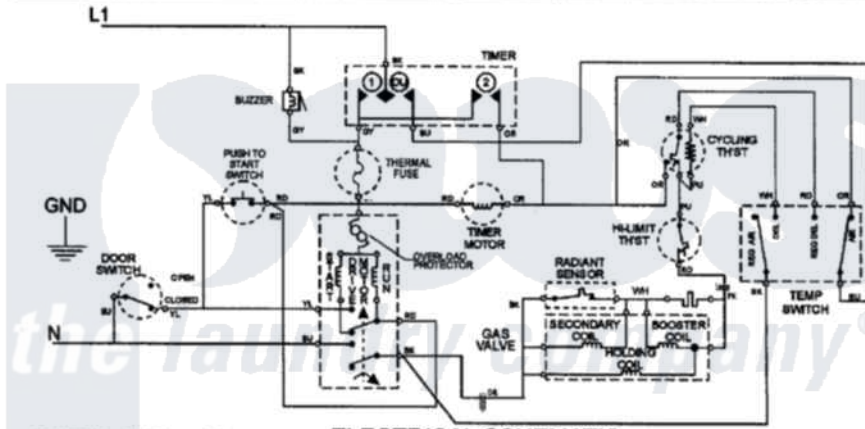

Maytag SDG405DAWW 09 - WIRING INFORMATION

DRUM	FUNCTION	RED FABRICS	TIME DRY	PERMANENT PRESS
1	DRIVE MOTOR			
2	DRIVE MOTOR			

ELECTRICAL SCHEMATIC