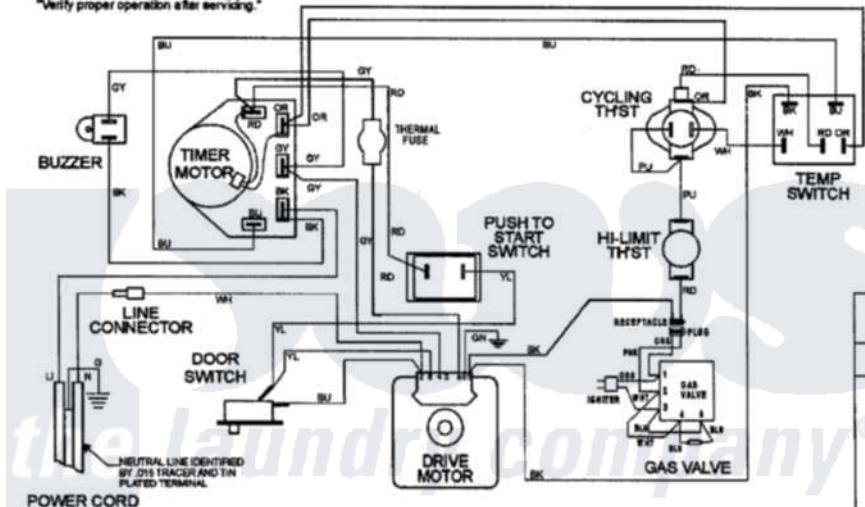

ELECTRICAL WIRING DIAGRAM