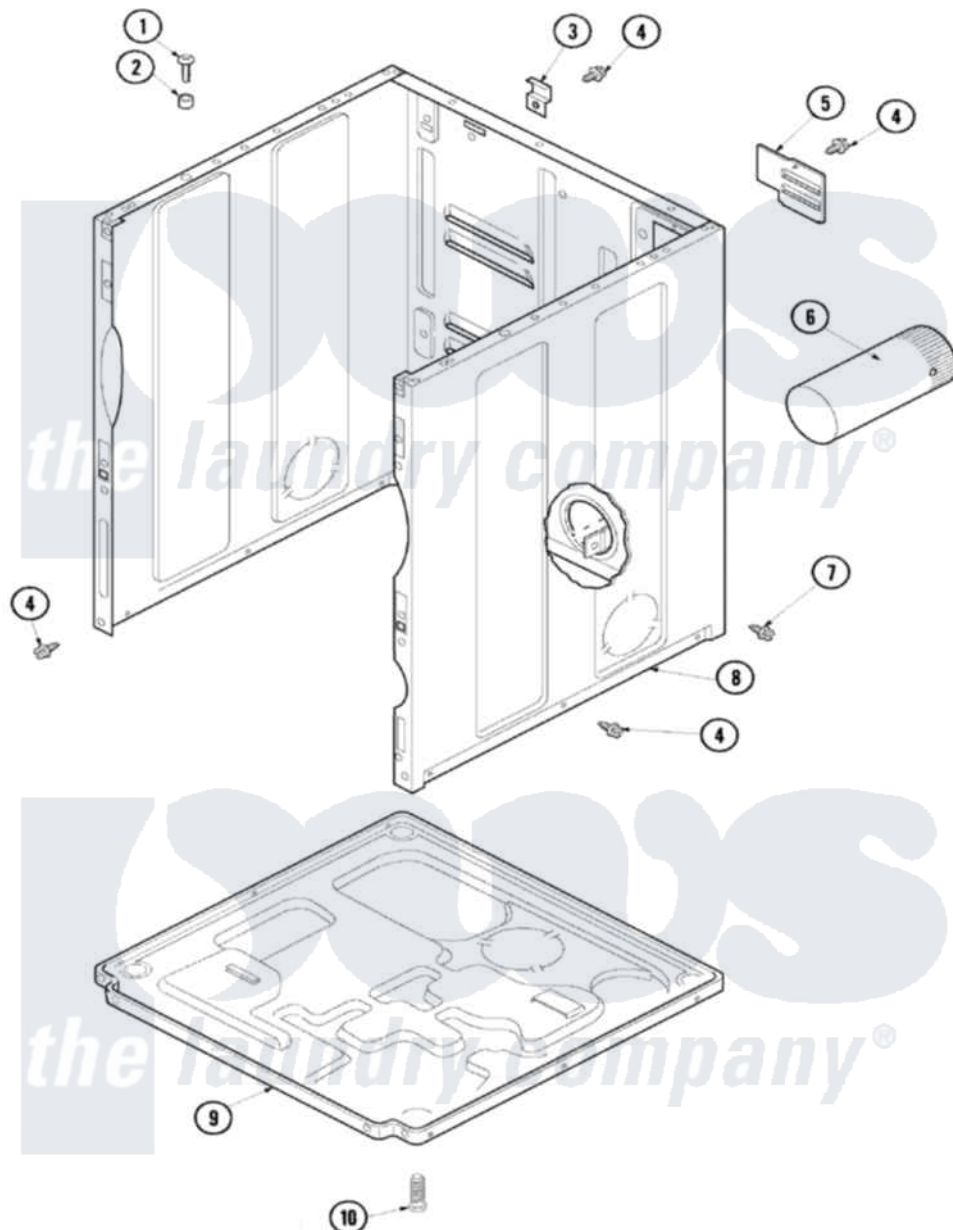

Maytag SDG5401AWW 01 - CABINET & BASE

Maytag Residential Maytag SDG5401AWW Dryer Parts Parts Diagram 01 - CABINET & BASE
 Click on the part number to view part

Item	Original Part Number	Replaced By	Status	Part Description
1	32671	Y014874		Screw, Idler Arm And Sleeve
2	505187			Locator, Panel
3	500003			Hinge, Top
4	503661	27001200		Screw
5	500114	510903		Plate Access Panel
6	505518			Duct, Exhaust
7	503688			Screw, 10B-16 X .34 I
8	40076402WP	37001284		Cabinet As Pack
9	500070			Base, Dryer
10	Y500101			Leg, Leveling
11	33002494	33002778		Power Cord
"	38384			Relief, Strain