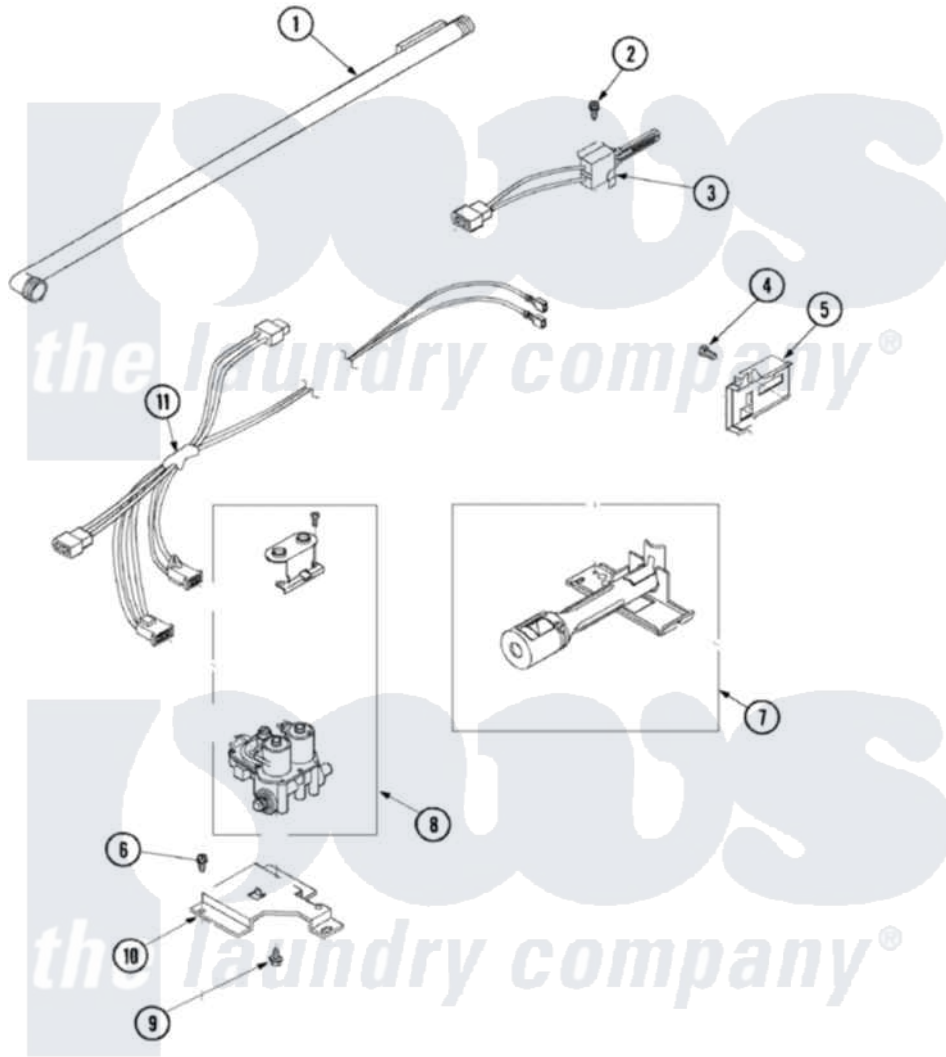

Maytag SDG5401AWW 05 - GAS VALVE & IGNITER

Maytag [Residential Maytag SDG5401AWW Dryer Parts](#) Parts Diagram 05 - GAS VALVE & IGNITER
 Click on the part number to view part

| Item | Original Part Number | Replaced By | Status | Part Description |
|------|--------------------------|--------------------------|---------------|-------------------------|
| 1 | 37001001 | 37001127 | | Valve And Pipe Assembly |
| 2 | 51782 | | Not Available | SCREW, 6B-20X5/16 |
| 3 | 40069801P | 37001308 | | Ignitor |
| 4 | 23222 | 3177991 | | Screw |
| 5 | Y56231 | 338906 | | Radiant, Sensor |
| 6 | 503688 | | | Screw, 10B-16 X .34 I |
| 7 | Y56234 | 37001304 | | Burner Ign |
| 8 | 37001002 | | | Assembly, Gas Valve |
| " | 12001349 | 279834 | | Coil-Valve |
| 9 | 56124 | 3370225 | | Screw |
| 10 | 500821 | | | Bracket, Mounting-Gas |
| 11 | 37001007 | | | Harness, Wire |