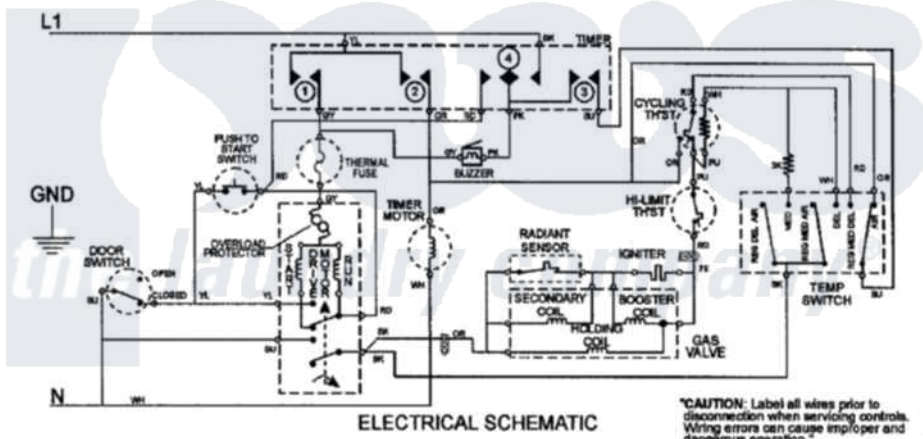

Maytag SDG5401AWW 09 - WIRING INFORMATION

CIRCUIT	FUNCTION	REG. FABRIC	OFF	TIME DRY	OFF	PERMANENT PRESS	PERM CARE
①	YL-QY DRIVE MOTOR	█	█	█	█	█	█
②	YL-OR TIMER MOTOR	█	█	█	█	█	█
③	BK-BU BUZZER	█	█	█	█	█	█
④	BK-BK BUZZER/HEATER	█	█	█	█	█	█
	BK-BK BUZZER/HEATER	█	█	█	█	█	█

* ON 5 SECONDS EVERY FIVE MINUTES