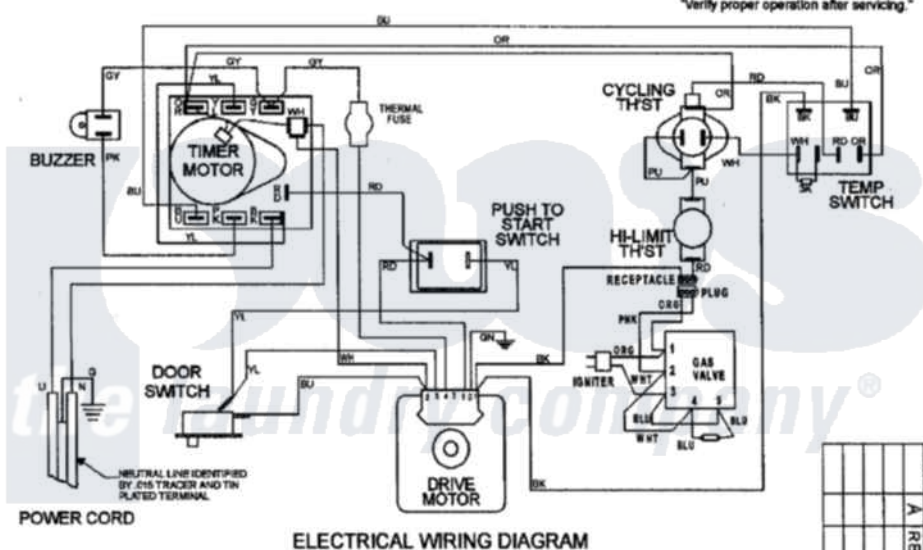

ELECTRICAL SCHEMATIC

ELECTRICAL WIRING DIAGRAM