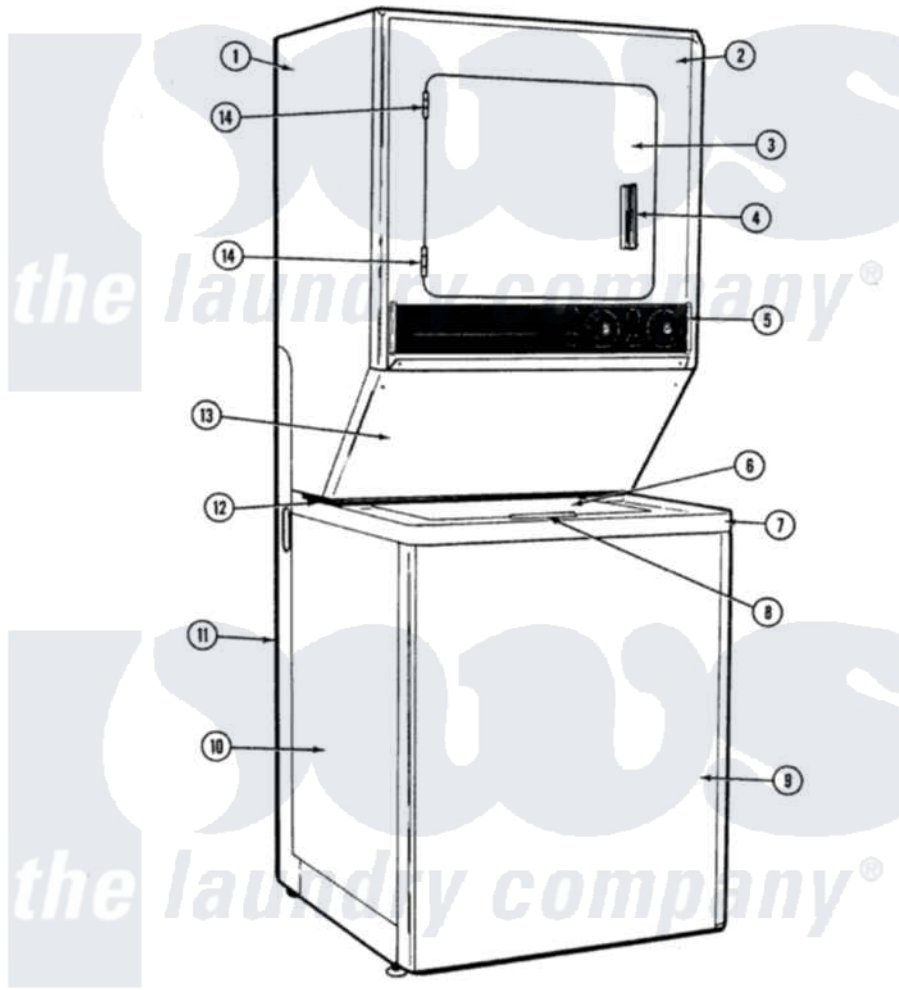

Maytag SE7800 09 - FRONT VIEW

SECTION: FRONT VIEW
 MODEL: SE7800 S67800

Issue Date: 12/90

2

[Maytag Residential Maytag SE7800 Stacked Washer and Dryer Parts](#) Parts Diagram 09 - FRONT VIEW
 Click on the part number to view part

Item	Original Part Number	Replaced By	Status	Part Description
1	308055			Cabinet
2	315261		Not Available	FRONT PANEL (WHITE)
3	314475			Panel, Outer Door
4	314476		Not Available	HANDLE, DOOR
5	308038		Not Available	CONTROL PANEL
6	215251		Not Available	LID-WHITE
7	207579		Not Available	TOP COVER (WHITE)
8	206667			Handle With Nuts
9	207205			Panel, Front
10	207207		Not Available	CABINET WHT
11	Y306110			Stand, Dryer
12	215245		Not Available	BRIDGE FOR TOP COVER NA
13	306072		Not Available	ACCESS PANEL-WHITE
14	Y304577	33001230		Hinge, Door