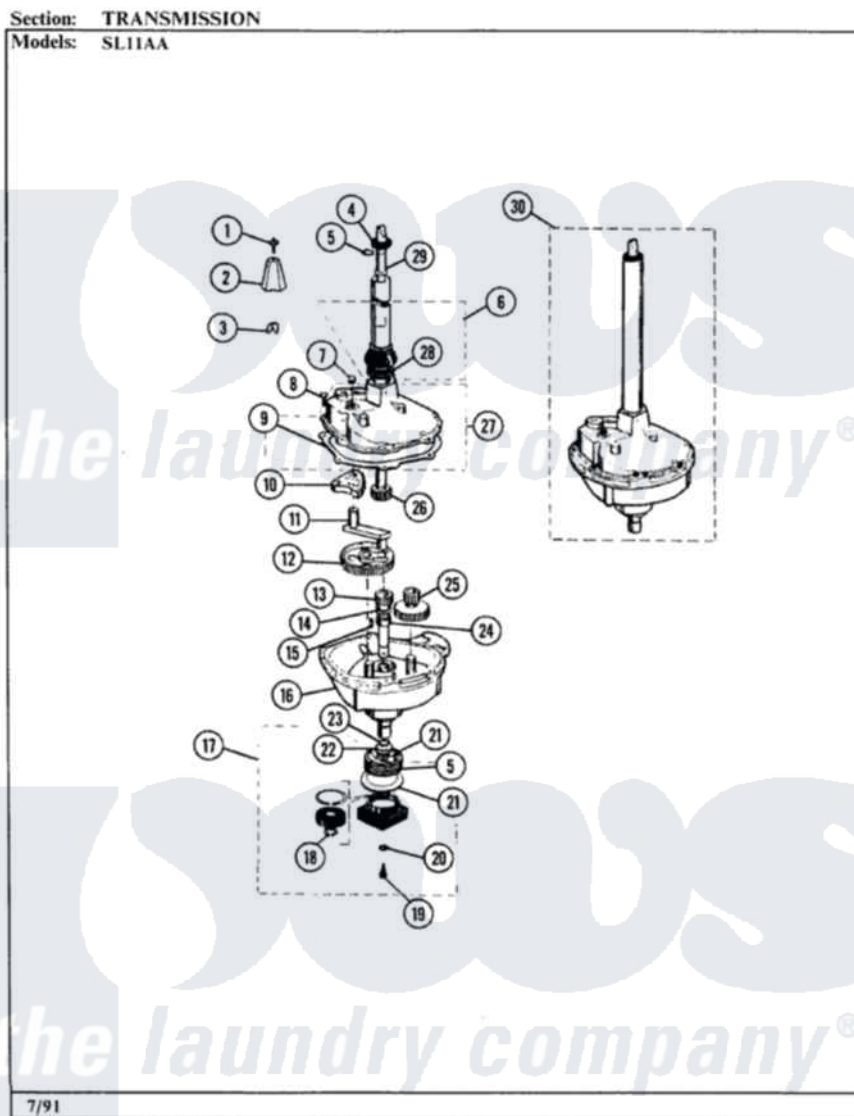

Maytag SL11AA 04 - TRANSMISSION

Maytag Residential Maytag SL11AA Stacked Washer and Dryer Parts Parts Diagram 04 - TRANSMISSION
Click on the part number to view part

Item	Original Part Number	Replaced By	Status	Part Description
1	01500037		Not Available	STUD BOLT
2	Y01500038		Not Available	DRIVE BLOCK
3	01500039		Not Available	SHIM
4	01500040		Not Available	SEAL, UPPER LIP
5	01500041		Not Available	RETAINING RING
6	01500042			Water Seal Kit
7	01500043		Not Available	PIPE PLUG
8	01500044		Not Available	SCREW
9	01500045		Not Available	GASKET, GEAR HSG
10	01500046		Not Available	GEAR-SECTION
11	01500047		Not Available	ROD, CONNECTING
12	01500048		Not Available	GEAR, CRANK
13	01500049		Not Available	SHAFT ASSY LOWER
14	01500058		Not Available	THRUST WASHER
15	01500051		Not Available	DOWEL PIN
16	01500052		Not Available	HOUSING, LOWER

17	01500053	Not Available	BEARING, HSG
18	01500054	Not Available	RETAINING RING
19	01500055	Not Available	SCREW
20	01500056	Not Available	SPACER-RUBBER
21	01500057	Not Available	SPACER-WASHER
22	01500058	Not Available	THRUST WASHER
23	01500059	Not Available	SEAL, LOWER LIP
24	01500060	Not Available	SPRING-SMALL
25	01500061	Not Available	GEAR, IDLER
26	01500062	Not Available	SHAFT ASSY
27	01500063	Not Available	HOUSING, UPPER
28	01500064	Not Available	SLINGER
29	01500065	Not Available	THRUST WASHER
30	Y01500163		Transmission Complete
NI	01500067	Not Available	WASHER
"	01500068	Not Available	TRANSMISSION O.1
"	01500069	Not Available	SLEEVE CLUTCH COIL