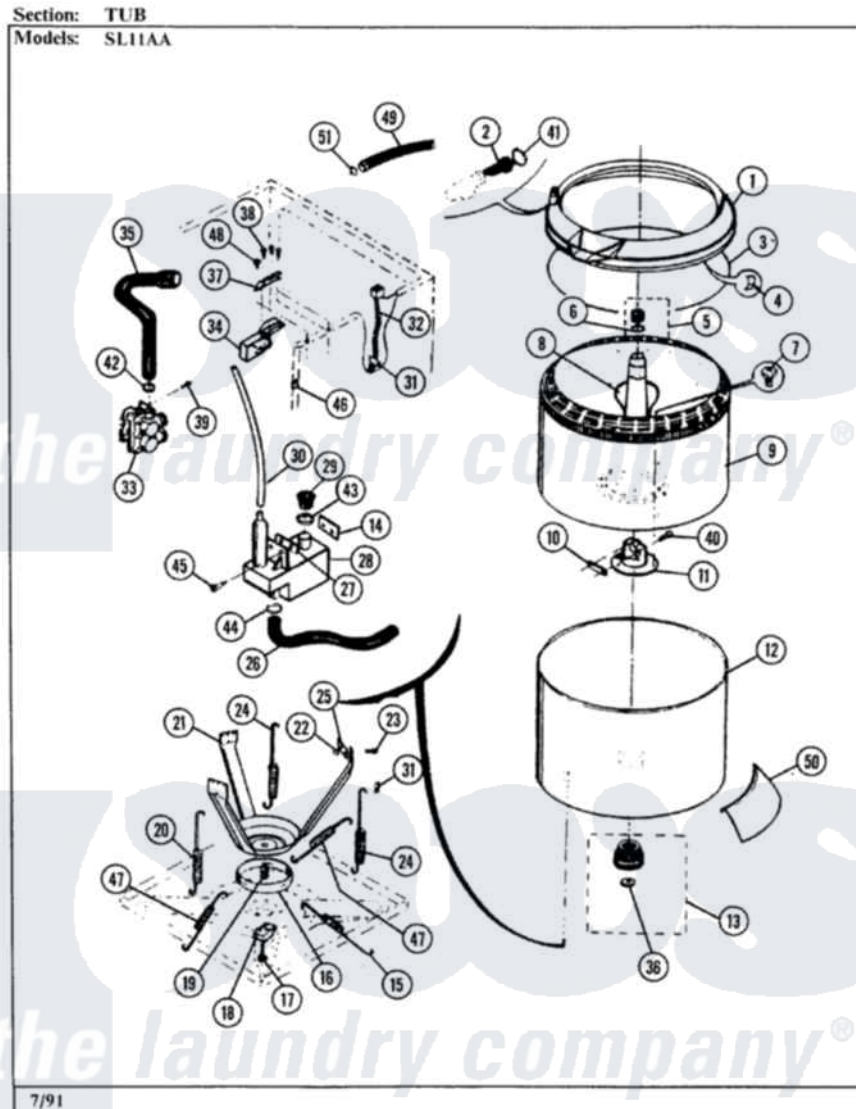

Maytag SL11AA 05 - TUB

Maytag [Residential Maytag SL11AA Stacked Washer and Dryer Parts](#) Parts Diagram 05 - TUB
Click on the part number to view part

Item	Original Part Number	Replaced By	Status	Part Description
1	01500169		Not Available	TUB COVER
2	01500106			Check Valve
3	01500107		Not Available	SEAL
4	01500108		Not Available	CLIP
5	Y01500109		Not Available	AGITATOR CUP
6	01500110		Not Available	WASHER
7	Y01500111	214354		Screw, Top Cover To Cabnt.
8	01500112	01500189		Agitator
9	01500113		Not Available	SPIN TUB
10	Y01500114		Not Available	LOCK PLATE
11	01500115		Not Available	TRUNNION
12	01500116		Not Available	SPLASH TUB
13	01500117		Not Available	BEARING HSG ASSY
14	01500118		Not Available	SPEED NUT
15	01500119		Not Available	SPRING LONG
16	01500120		Not Available	SNUBBER RING