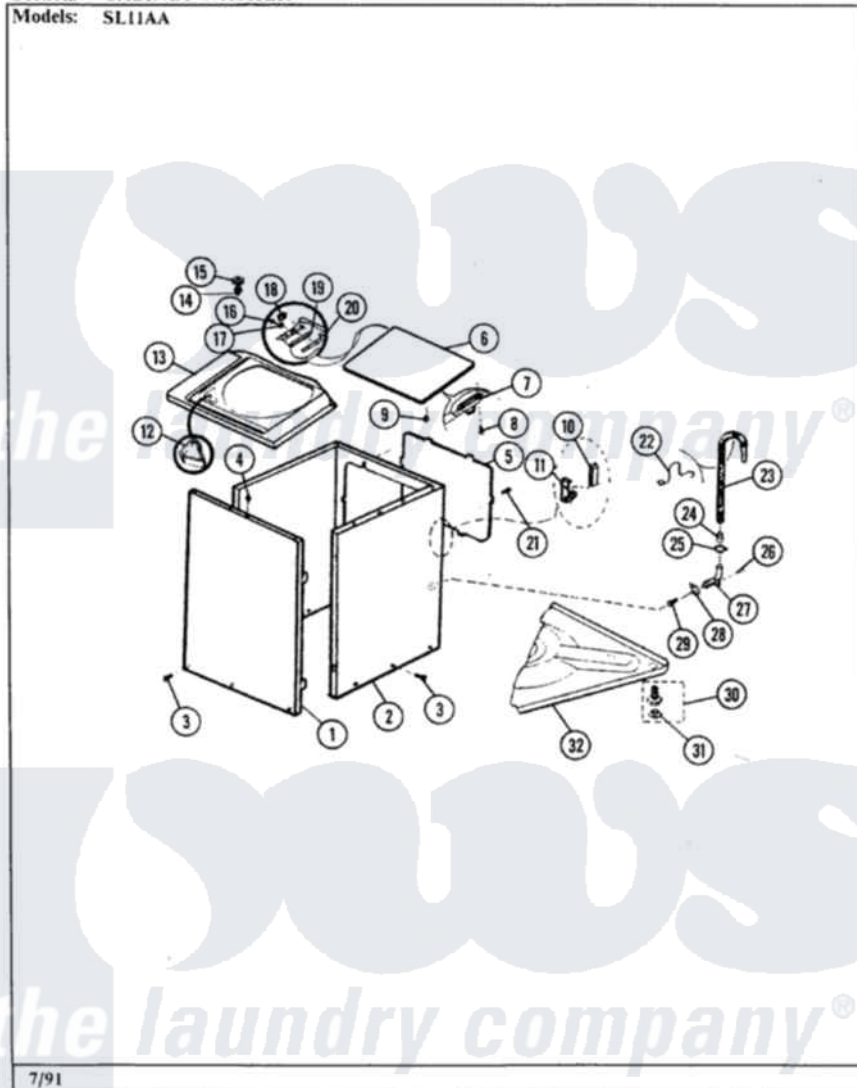

Maytag SL11AN 03 - CABINET-WASHER

Section: CABINET-WASHER

Models: SL11AA

7/91

Maytag [Residential Maytag SL11AN Stacked Washer and Dryer Parts](#) Parts Diagram 03 - CABINET-WASHER

[Click on the part number to view part](#)

Item	Original Part Number	Replaced By	Status	Part Description
1	01500001		Not Available	PANEL, FRONT WHT
2	01500003		Not Available	CABINET WHT
3	Y02500135	7101P126-60		Screw, Frame
4	01500160		Not Available	PIN
5	01500005		Not Available	PANEL, REAR
6	01500006		Not Available	LID WHT
7	Y01500008		Not Available	STRIKE LID
8	01500009	405004-35		Screw
9	01500010		Not Available	BUMPER
10	01500011	482156		Capacitor
11	01500012		Not Available	BRACKET CAPACITOR
12	01500013		Not Available	DISPENSER BLEACH
13	01500167		Not Available	BUTTON TRAP
14	01500016		Not Available	PIN, HINGE
15	01500017		Not Available	HINGE, PIN
16	Y01500018	74004005		Screw, 6-32 X 5/16"

17	01500019	Not Available	WASHER
18	01500020	Not Available	GROMMET-HINGE
19	01500021	Not Available	GASKET, HINGE
20	01500023	Not Available	HINGE BAR RH
"	01500022	Not Available	HINGE-BAR LH
21	01500024	Not Available	SCREW
22	01500025	Not Available	RETAINER HOSE
23	01500161	Not Available	HOSE - DRAIN
24	01500027	Not Available	BUSHING
25	01500029	Not Available	TIE-CABLE
"	Y01500145	22001376	Hose, Clamp
26	01500030	Not Available	SCREW
27	01500031	Not Available	COUPLER
28	Y01500032	22001376	Hose, Clamp
29	01500162	Not Available	SHIELD - MOTOR
30	01500034	Not Available	LEVELING LEG
31	01500035	Not Available	PAD, LEGS
32	01500036	Not Available	BASE