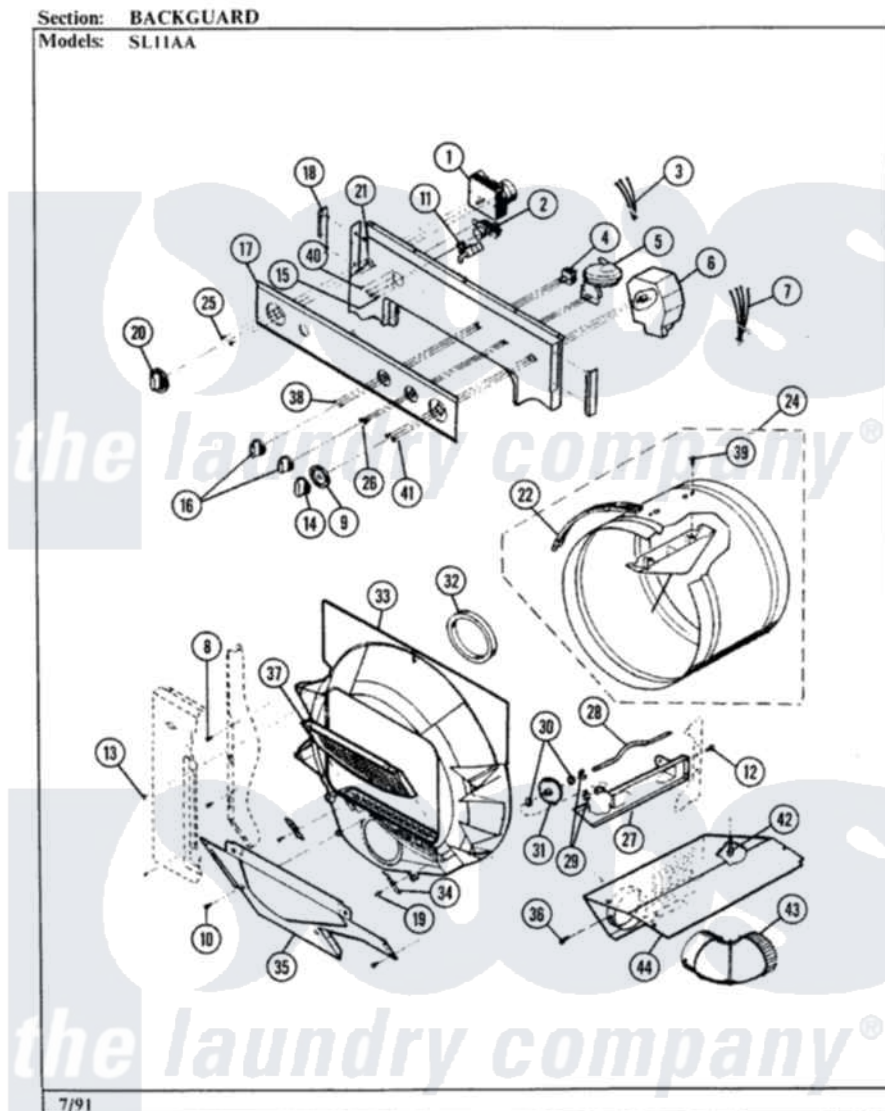

Maytag SL11AN 04 - CONTROL PANEL

Maytag [Residential Maytag SL11AN Stacked Washer and Dryer Parts](#) Parts Diagram 04 - CONTROL PANEL
Click on the part number to view part

Item	Original Part Number	Replaced By	Status	Part Description
1	02500155		Not Available	TIMER DRYER
2	Y02500146			Switch - Push To Start
3	02500156		Not Available	HARNESSE DRYER
4	02500046			Switch
5	02500157		Not Available	SWITCH PRESSURE
6	Y02500048			Timer, Washer
7	02500158		Not Available	HARNESSE UPPER
8	02500028		Not Available	SCREW
9	02500050		Not Available	DIAL
10	02500028		Not Available	SCREW
11	02500051			Switch, Door
12	Y01500142	7101P126-60		Screw, Frame
13	Y02500034	489355		Screw, 8 X 1/2
14	02500052		Not Available	KNOB, WASHER TIMER
15	02500053		Not Available	SCREW
16	02500054		Not Available	KNOB, ROTARY

17	02500159		Not Available	TRIMPLATE
18	02500056		Not Available	END CAP
19	02500078		Not Available	SCREW
20	02500058			Knob And Dial Assembly
21	02500059		Not Available	SPEEDNUT
22	02500060		Not Available	SEAL, DRUM
NI	02500061		Not Available	BAFFLE, DRUM
24	02500062		Not Available	DRUM ASSY
25	02500053		Not Available	SCREW
26	02500053		Not Available	SCREW
27	02500066		Not Available	BRACKET, DRUM LH
"	02500065		Not Available	BRACKET, DRUM RH
28	02500067		Not Available	SHAFT, DRUM
29	02500068		Not Available	RETAINING RING
30	02500069		Not Available	WASHER
31	Y02500070			Roller And Wheel Assembly
32	02500071		Not Available	SEAL, LINT HSG
33	Y02500072		Not Available	HOUSING, LINT
34	02500073		Not Available	GUIDE
35	02500074		Not Available	COVER, LINT HSG
36	Y02500042	488234		Screw 8-32 X 1/4
37	02500076		Not Available	LINT SCREEN
38	02500154		Not Available	SCREW
39	02500078		Not Available	SCREW
40	Y02500079	Y03020071		Screw And Washer
41	02500053		Not Available	SCREW
42	Y02500081	489478		Screw, 8 X 1/2
43	02500082		Not Available	ELBOW
44	02500083		Not Available	SHIELD