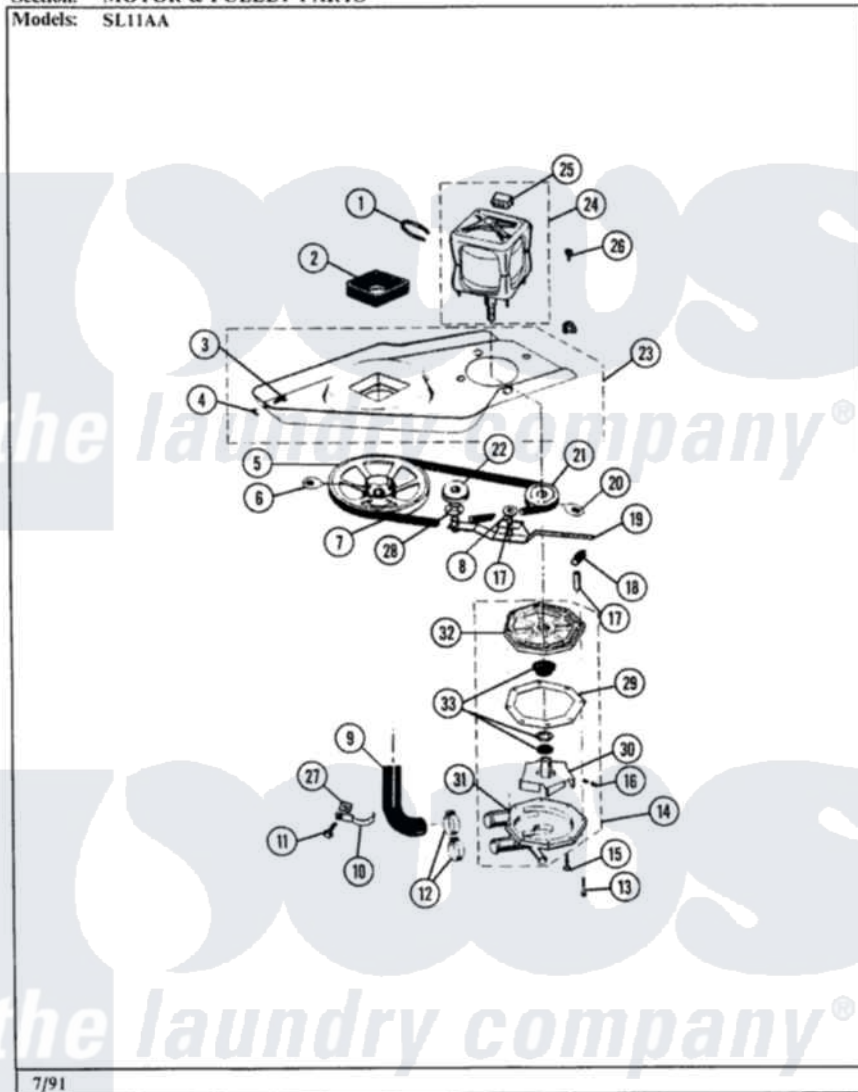

Maytag SL11AN 05 - MOTOR & PULLEY PARTS

Section: MOTOR & PULLEY PARTS

Models: SL11AA

Maytag Residential Maytag SL11AN Stacked Washer and Dryer Parts Parts Diagram 05 - MOTOR & PULLEY PARTS

Click on the part number to view part

Item	Original Part Number	Replaced By	Status	Part Description
1	01500070		Not Available	TIE
2	01500071		Not Available	CUSHION
3	01500072		Not Available	BOLT
4	01500073		Not Available	LOCKNUT
5	01500074			Pulley-Transmission
6	01500075		Not Available	SET SCREW
7	Y01500076	Y01500202		Belt
8	01500077			Bushing
9	01500078		Not Available	HOSE
10	Y01500079	211448		Clamp
11	Y01500080	489355		Screw, 8 X 1/2
12	Y01500081	285655		Clamp, Hose
13	01500082		Not Available	SCREW
14	Y01500083		Not Available	PUMP CMPLT
15	01500084		Not Available	SCREW
16	01500085		Not Available	SCREW

17	01500086	Not Available	SPACER
18	01500087	Not Available	SPRING
19	01500088	Not Available	IDLER ARM ASSY
20	01500089	Not Available	SET SCREW
21	01500090		Pulley Motor
22	01500091		V-Pulley-Idler Arm
23	01500092	Not Available	SUPPORT PLATE & BOLD
24	01500093		Motor And Switch
25	01500094		Switch Motor
26	01500095	Not Available	SCREW GROUND
27	01500096	Not Available	SPEED NUT
28	01500097	Not Available	SPRING WASHER
29	01500098	Not Available	GASKET
30	01500099		Impeller Kit
31	01500100	Not Available	HOUSING, PUMP
32	01500101	Not Available	COVER PUMP
33	01500102	Not Available	SEAL KIT
NI	01500103	Not Available	TOUCH UP PAINT WHITE