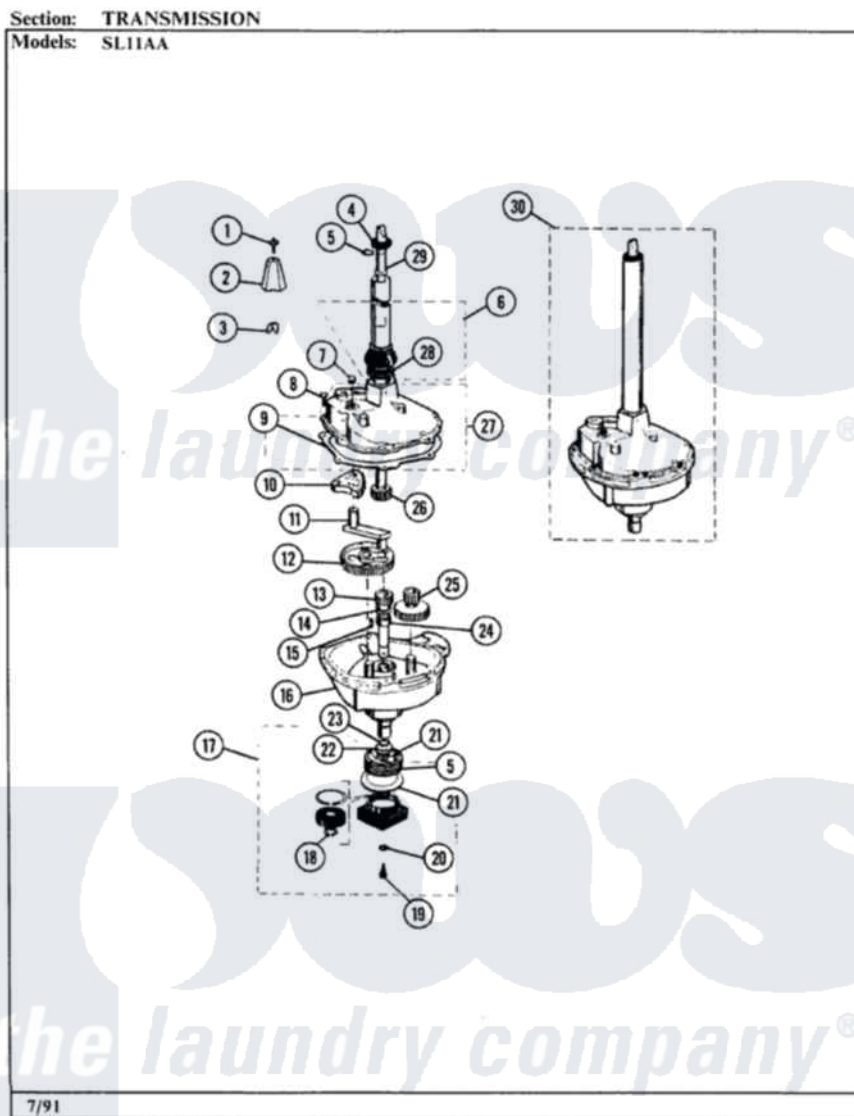

Maytag SL11AN 06 - TRANSMISSION

Maytag Residential Maytag SL11AN Stacked Washer and Dryer Parts Parts Diagram 06 - TRANSMISSION
Click on the part number to view part

Item	Original Part Number	Replaced By	Status	Part Description
1	01500037		Not Available	STUD BOLT
2	Y01500038		Not Available	DRIVE BLOCK
3	01500039		Not Available	SHIM
4	01500040		Not Available	SEAL, UPPER LIP
5	01500041		Not Available	RETAINING RING
6	01500042			Water Seal Kit
7	01500043		Not Available	PIPE PLUG
8	01500044		Not Available	SCREW
9	01500045		Not Available	GASKET, GEAR HSG
10	01500046		Not Available	GEAR-SECTION
11	01500047		Not Available	ROD, CONNECTING
12	01500048		Not Available	GEAR, CRANK
13	01500049		Not Available	SHAFT ASSY LOWER
14	01500058		Not Available	THRUST WASHER
15	01500051		Not Available	DOWEL PIN
16	01500052		Not Available	HOUSING, LOWER

17	01500053	Not Available	BEARING, HSG
18	01500054	Not Available	RETAINING RING
19	01500055	Not Available	SCREW
20	01500056	Not Available	SPACER-RUBBER
21	01500057	Not Available	SPACER-WASHER
22	01500058	Not Available	THRUST WASHER
23	01500059	Not Available	SEAL, LOWER LIP
24	01500060	Not Available	SPRING-SMALL
25	01500061	Not Available	GEAR, IDLER
26	01500062	Not Available	SHAFT ASSY
27	01500063	Not Available	HOUSING, UPPER
28	01500064	Not Available	SLINGER
29	01500065	Not Available	THRUST WASHER
30	Y01500163		Transmission Complete
NI	01500067	Not Available	WASHER
"	01500068	Not Available	TRANSMISSION O.1
"	01500069	Not Available	SLEEVE CLUTCH COIL