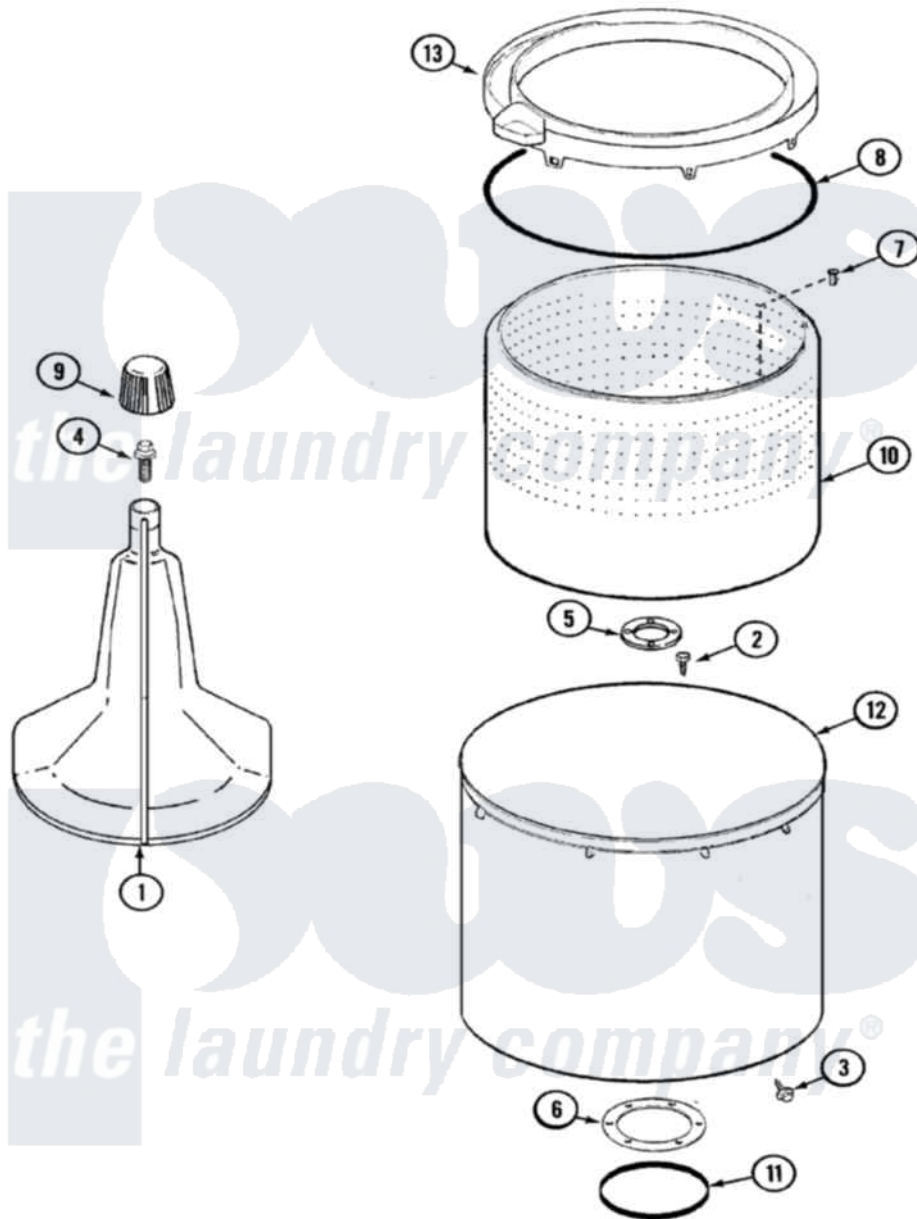

# Maytag W236LKV 06 - TUB

Maytag Residential Maytag W236LKV Washer Parts Parts Diagram 06 - TUB  
 Click on the part number to view part

Item	Original Part Number	Replaced By	Status	Part Description
1	<a href="#">35-3580</a>			Agitator
2	25-7947	<a href="#">21001063</a>		Screw, Shoulder
3	25-7953	<a href="#">22002933</a>		Screw
4	25-7948	<a href="#">W10309247</a>		Screw
5	<a href="#">35-3685</a>			Gasket, Basket To Centerpost
6	<a href="#">35-3686</a>			Gasket, Tub To Housing
7	25-7965	<a href="#">3400504</a>		Screw
8	<a href="#">35-2328</a>			Seal, Tub Top
9	<a href="#">35-2733</a>			Cap, Agitator
10	35-3687		Not Available	BASKET, SPIN
11	<a href="#">35-2978</a>			Seal, Tub/Housing
12	<a href="#">35-3700</a>			Tub Assembly
13	35-3578		Not Available	TOP, TUB