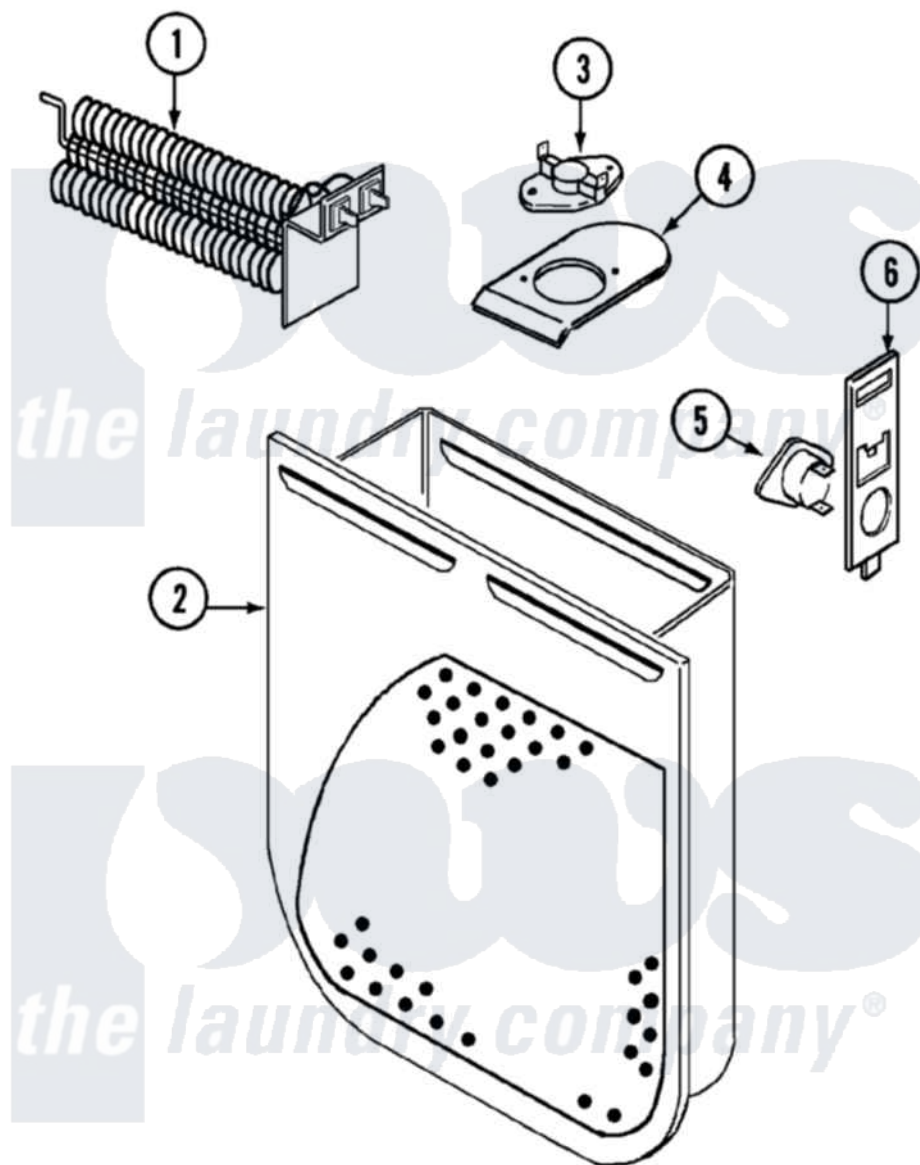

# Maytag YE224LGV 04 - HEATER

Maytag [Residential Maytag YE224LGV Dryer Parts](#) Parts Diagram 04 - HEATER  
 Click on the part number to view part

Item	Original Part Number	Replaced By	Status	Part Description
1	53-1931	<a href="#">31001500</a>		Element, Heating
"	<a href="#">25-7863</a>			Screw
2	<a href="#">53-1232</a>			Heater Housing Assembly
"	25-7819	<a href="#">M0217225</a>		Screw
3	<a href="#">53-0771</a>			Thermostat, Hi-Limit
"	25-3083	<a href="#">212951</a>		Screw, No.6-32 X 1/4 Inch
4	<a href="#">53-0285</a>			Bracket, Thermostat
"	25-7741	<a href="#">W10116760</a>		Screw
5	<a href="#">LA-1053</a>			Fuse Kit, Thermal
6	<a href="#">53-1181</a>			Bracket, Thermal Fuse