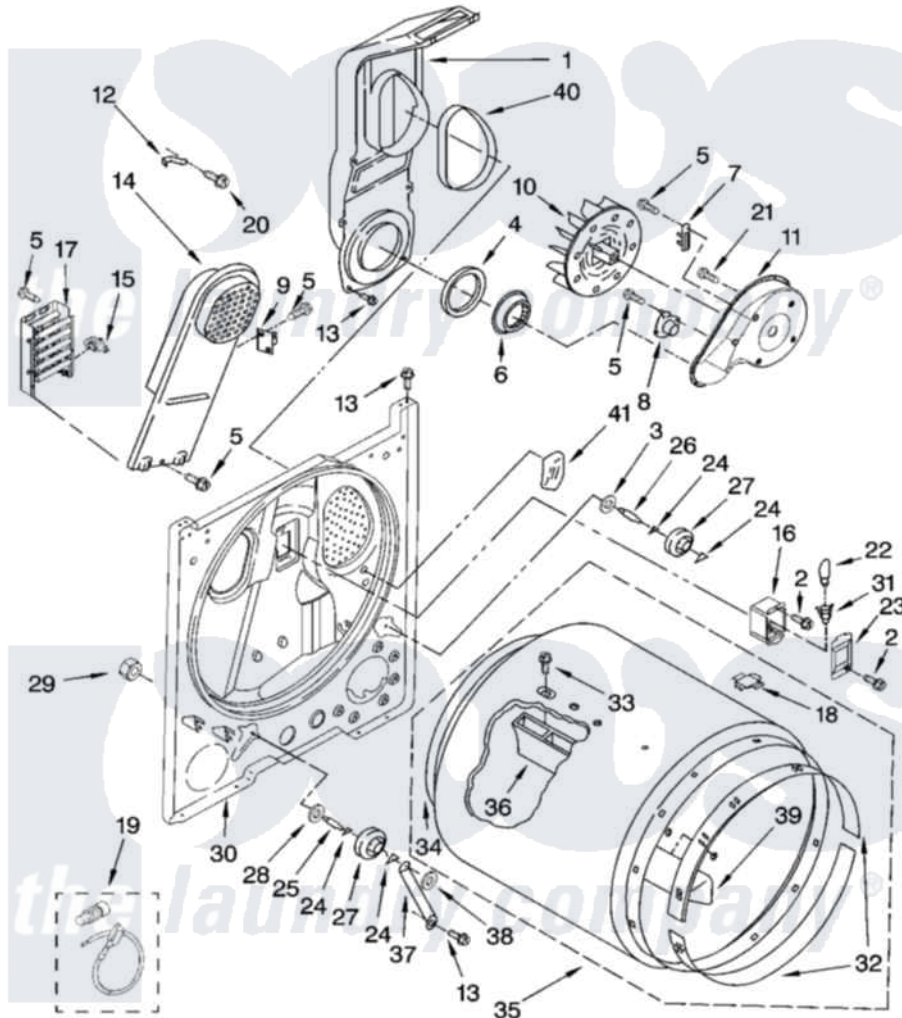

**Maytag YMEDC500VW0 03 - BULKHEAD PARTS, OPTIONAL PARTS (NOT INCLUDED)**

**BULKHEAD PARTS**  
For Model: YMEDC500VW0  
(White/Grey)

W10225298

5

Maytag [Residential Maytag YMEDC500VW0 Dryer Parts](#) Parts Diagram 03 - BULKHEAD PARTS, OPTIONAL PARTS (NOT INCLUDED)

[Click on the part number to view part](#)

Item	Original Part Number	Replaced By	Status	Part Description
1	<a href="#">348368</a>			Lint Chute Assembly
2	487909	<a href="#">488729</a>		Screw
3	<a href="#">3388703</a>			Washer, Support
4	<a href="#">347139</a>			Seal, Lint Chute
5	<a href="#">90767</a>			Screw, 8A X 3/8 HeX Washer Head Tapping
6	<a href="#">696302</a>			Shield, Exhaust
7	<a href="#">3392519</a>			Thermal Limiter
8	<a href="#">8318268</a>			Thermostat, Internal-Bias
9	3977393	<a href="#">279816</a>		Cutoff-Tml
10	<a href="#">694089</a>			Wheel, Blower
11	<a href="#">8577230</a>			Housing, Blower
12	3398161			CLIP
13	343641	<a href="#">681414</a>		Screw, 10AB X 1/2
14	<a href="#">8541818</a>			Box, Heater