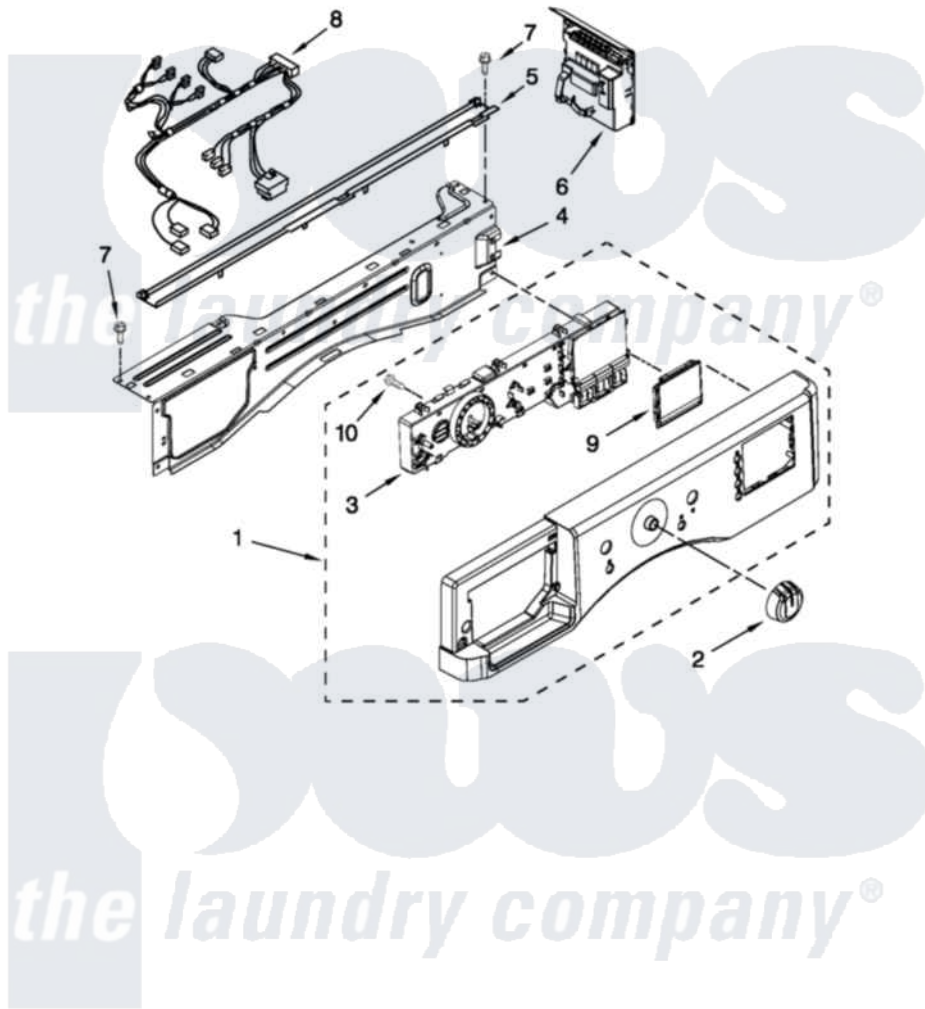

Maytag YMHWE251YG00 03 - CONTROL PANEL PARTS

CONTROL PANEL PARTS

For Models: YMHWE251YL00, YMHWE251YG00
(Silver) (Cosmetallic)

FOR ORDERING INFORMATION REFER TO PARTS PRICE LIST

4

W10494741

Maytag [Residential Maytag YMHWE251YG00 Washer Parts](#) Parts Diagram 03 - CONTROL PANEL PARTS
Click on the part number to view part

Item	Original Part Number	Replaced By	Status	Part Description
1	W10360638			Console
"	W10372882			Console
2	W10251384			Knob, Control
3	W10362704			User Interface
4	W10240776			Brace, Top Front
5	8540839			Channel, Water
6	W10459454			Microcomputer, Machine Control
7	W10015090	489442		Screw 3 2217757 Roller, Front
8	W10323099			Harness, Main Wiring
9	W10215794			Window, Console Display
10	W10006580			Screw, M3-1.12 X12 Pn 6l Spl