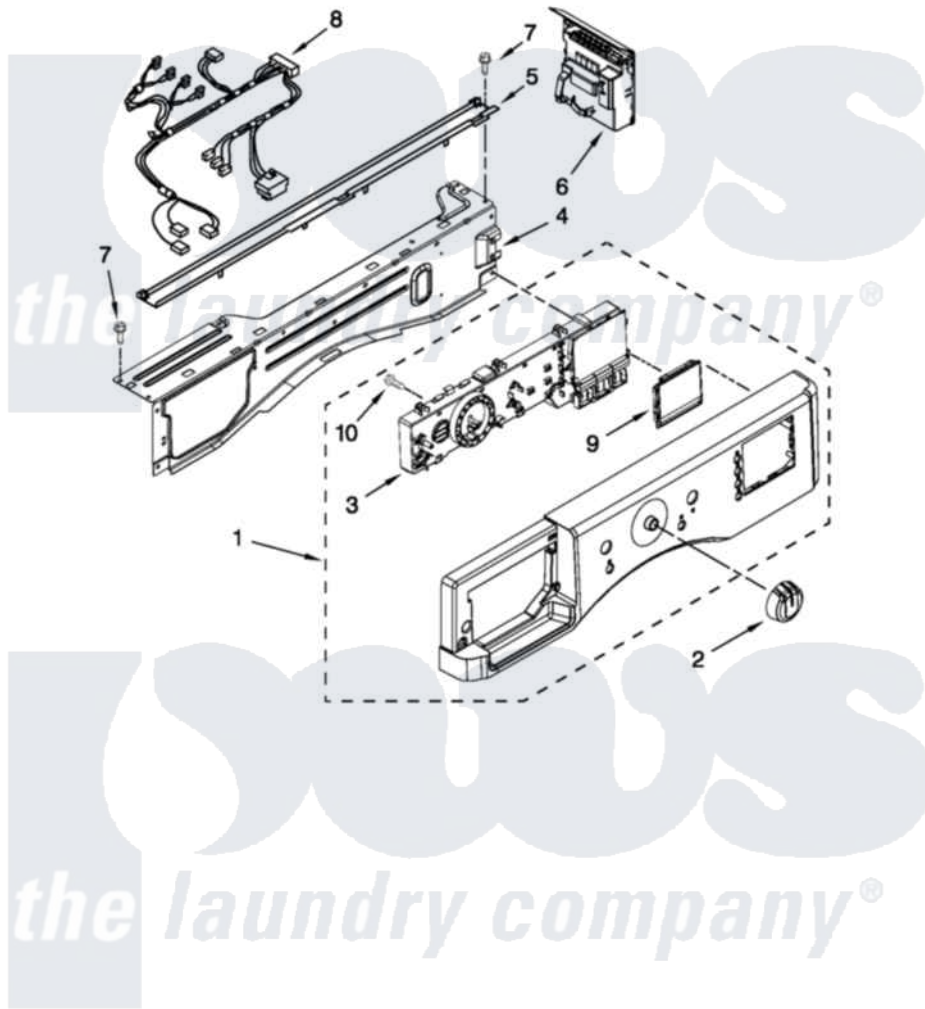

Maytag YMHWE251YL00 03 - CONTROL PANEL PARTS

CONTROL PANEL PARTS

For Models: YMHWE251YL00, YMHWE251YG00
(Silver) (Cosmetallic)

FOR ORDERING INFORMATION REFER TO PARTS PRICE LIST

4

W10494741

Maytag [Residential Maytag YMHWE251YL00 Washer Parts](#) Parts Diagram 03 - CONTROL PANEL PARTS
Click on the part number to view part

Item	Original Part Number	Replaced By	Status	Part Description
1	W10360638			Console
"	W10372882			Console
2	W10251384			Knob, Control
3	W10362704			User Interface
4	W10240776			Brace, Top Front
5	8540839			Channel, Water
6	W10459454			Microcomputer, Machine Control
7	W10015090	489442		Screw 3 2217757 Roller, Front
8	W10323099			Harness, Main Wiring
9	W10215794			Window, Console Display
10	W10006580			Screw, M3-1.12 X12 Pn 6l Spl