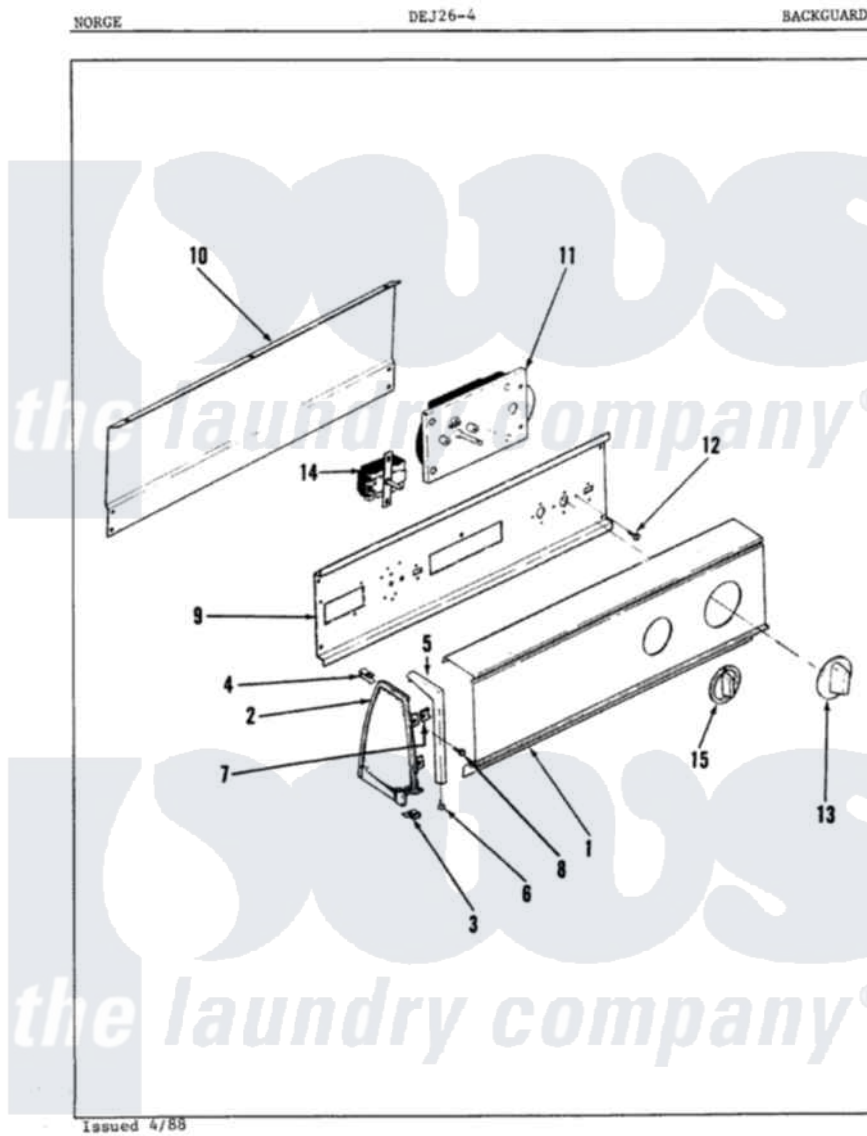

Norge DEJ264A 01 - CONTROL PANEL (REV. A-C)

Norge Residential Norge DEJ264A Dryer Parts Parts Diagram 01 - CONTROL PANEL (REV. A-C)
 Click on the part number to view part

Item	Original Part Number	Replaced By	Status	Part Description
1	53-0820		Not Available	CONTROL PANEL
2	25-7649	910187		Screw
"	25-7702			Speedclip, End Cap To Control Panel
"	53-0264			RH Endcap
"	53-0265			LH Endcap
3	25-7851			Speedclip, End Cap To Top
"	25-7697	25-2219		Screw
4	25-7435	33002917		Screw, No.10-16
"	25-7852			Speedclip, Rr Shld To End Cap
5	53-0277		Not Available	TRIM, END CAP (RT)
"	53-0278		Not Available	TRIM, END CAP (LT)
6	25-7760			Screw
7	25-7702			Speedclip, End Cap To Control Panel
8	25-3092	90767		Screw, 8A X 3/8 HeX Washer Head Tapping

9	53-0365	53-1676	Shield, Control
10	25-3092	90767	Screw, 8A X 3/8 HeX Washer Head Tapping
"	53-0268	21001460	Shield, Rear
"	25-3457		Screw, Sems
11	53-0658	Not Available	TIMER(EXPORT)
"	53-0601		Timer Motor
"	63-6743	31001484	Resistor Assembly
12	25-0205	216412	Screw, Bracket To Timer
13	53-0653	31001219	Knob Ski
14	25-3092	90767	Screw, 8A X 3/8 HeX Washer Head Tapping
"	53-0394	53-1264	Rotary Switch
15	35-0168	Not Available	SELECTOR KNOB