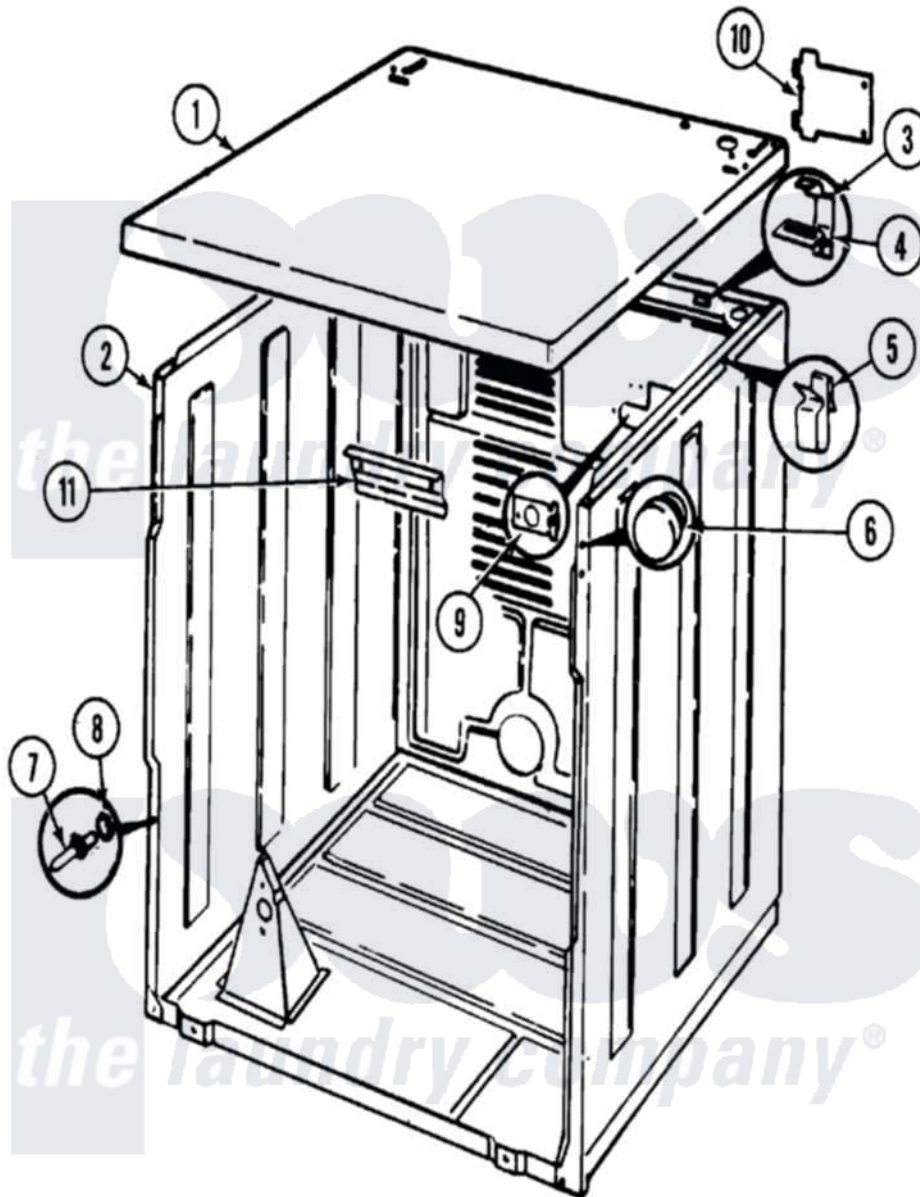

Norge DEM202WC 01 - CABINET (REV. E)

Norge Residential Norge DEM202WC Dryer Parts Parts Diagram 01 - CABINET (REV. E)

[Click on the part number to view part](#)

Item	Original Part Number	Replaced By	Status	Part Description
1	53-1711		Not Available	CABINET TOP (DRYER)
2	53-1644	31001714		Cabinet And Base Assembly
3	63-5712			Hinge, Cabinet Top
4	33-0930			Pad, Top Hinge
"	25-3092	90767		Screw, 8A X 3/8 HeX Washer Head Tapping
5	25-3034			Clip, Wiring
6	33-2653			Bumper, Cabinet
7	63-6148	53-0643		Pin, Locator
8	53-0200			Sleeve, Locator Pin
"	25-0224	3400029		Nut, Adapter Plate
9	53-0135		Not Available	SUPPORT, POWER CORD
10	53-0136			Cover, Supply Cord
"	25-7857	90767		Screw, 8A X 3/8 HeX Washer Head Tapping
11	53-0133			Shield, Heat