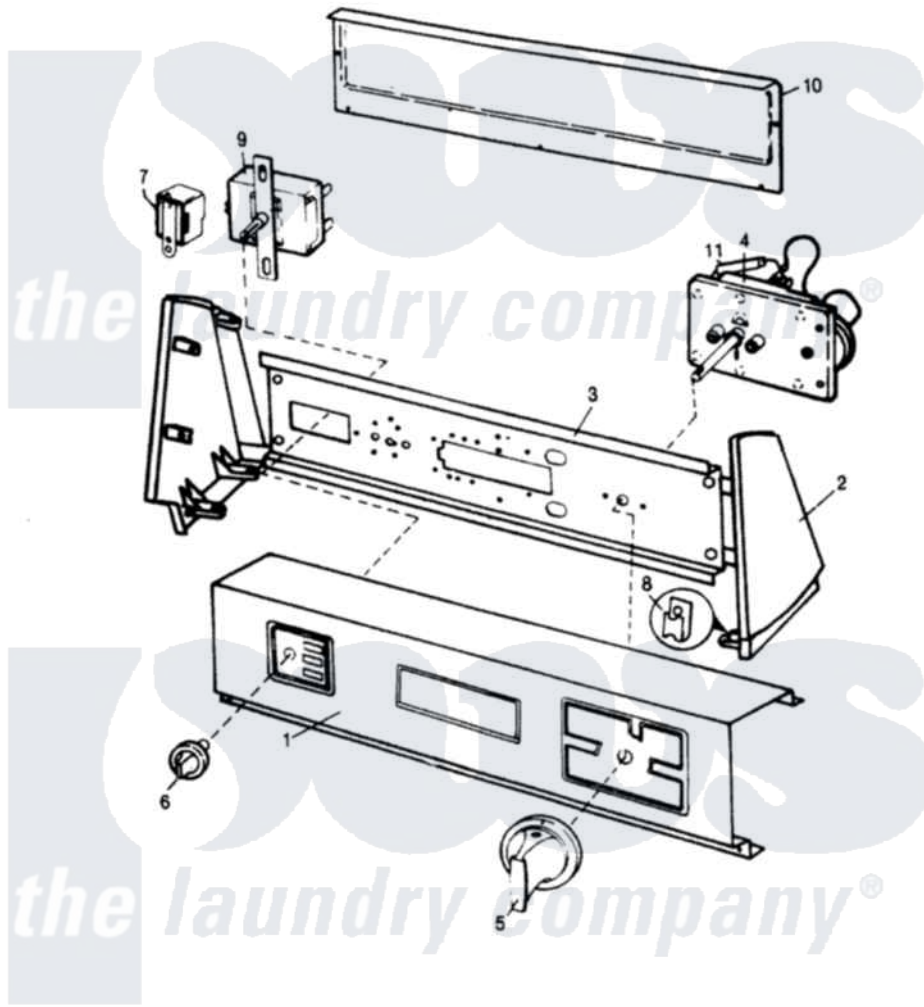

Norge DEM204HC 01 - CONTROL PANEL (ORIG. REV. A)

SECTION: BACKGUARD
 MODEL: DEM204C

Issue Date: 6/90

Norge [Residential Norge DEM204HC Dryer Parts](#) Parts Diagram 01 - CONTROL PANEL (ORIG. REV. A)
 Click on the part number to view part

Item	Original Part Number	Replaced By	Status	Part Description
1	25-7649	910187		Screw
"	25-7702			Speedclip, End Cap To Control Panel
"	53-1283		Not Available	CONTROL PANEL
2	35-2488	21001452		Cap- End
"	25-7760			Screw
"	35-2487	21001451		Cap- End
"	53-0277		Not Available	TRIM, END CAP (RT)
"	53-0278		Not Available	TRIM, END CAP (LT)
3	25-3092	90767		Screw, 8A X 3/8 HeX Washer Head Tapping
"	25-7702			Speedclip, End Cap To Control Panel
"	53-1678		Not Available	CONTROL SHIELD
4	25-0088	489483		Screw 10-32 X 1/2
"	53-1362			Timer
"	63-5685	63-5613		Timer

"	25-7435	33002917	Screw, No.10-16
"	53-1816		Not Available
5	25-6044		TIMER
"	53-1530	31001219	Set Screw
6	35-2186		Not Available
7	25-3092	90767	Knob Ski
"	63-6731	53-1639	KNOB, SELECTOR
8	25-7702		Screw, 8A X 3/8 HeX Washer Head Tapping
9	25-3092	90767	Buzzer Assembly
"	53-1263		Speedclip, End Cap To Control Panel
10	25-7435	33002917	Screw, 8A X 3/8 HeX Washer Head Tapping
"	25-7852		Rotary Switch
"	25-7851		Screw, No.10-16
"	34-9487		Not Available
"	35-2688	21001460	Speedclip, Rr Shld To End Cap
"	25-7697	25-2219	Speedclip, End Cap To Top
"	25-3092	90767	PLATE, REINFORCEMENT
11	25-7712		Not Available
"	33-8541		Not Available
"	63-6743	31001484	Shield, Rear
"	35-0385		Screw
"	53-1296		Screw, 8A X 3/8 HeX Washer Head Tapping
"	33-6621		Not Available
12	53-1448		Not Available
			SCREW
			SWITCH PAD
			Resistor Assembly
			Pushbutton
			Switch
			BRACKET, SWITCH
			MANUAL, USE & CARE