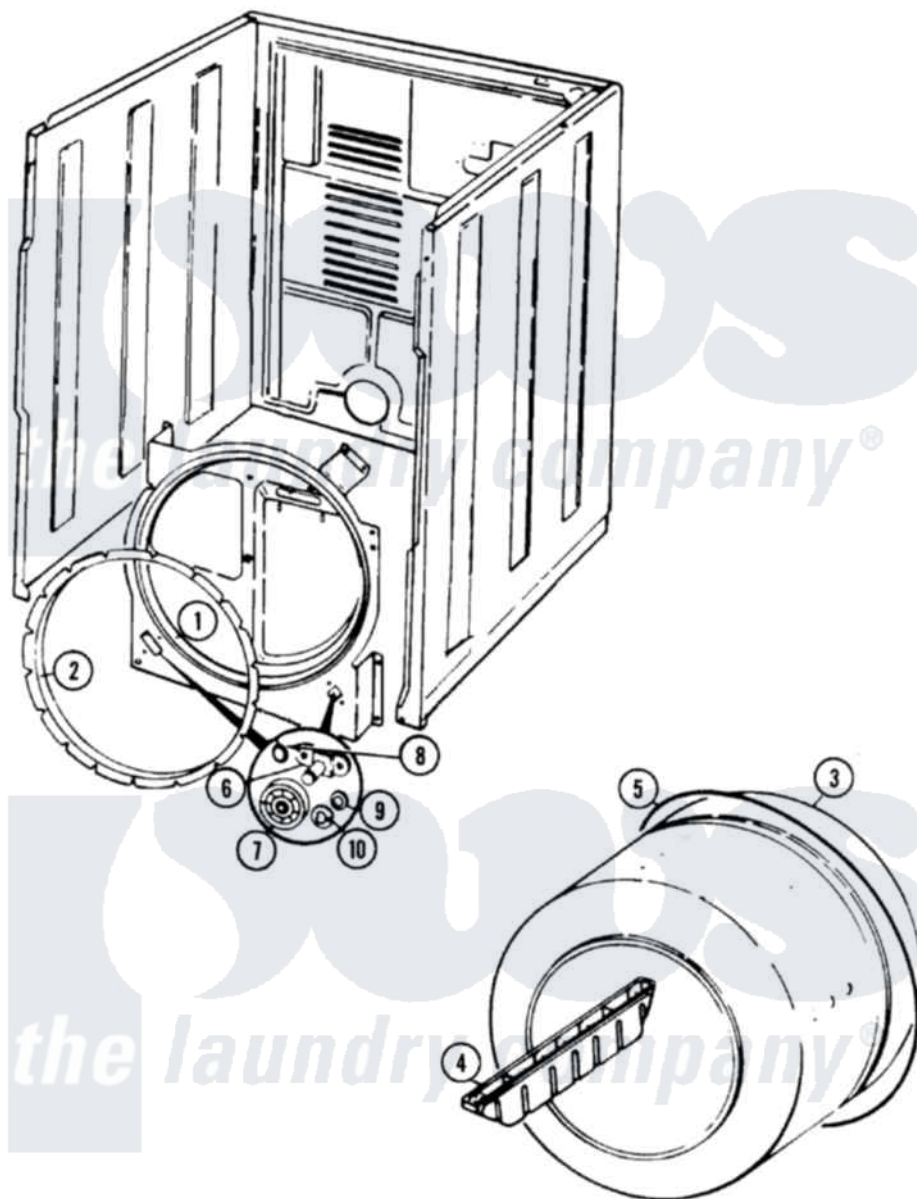

# Norge DEN203W 06 - TUMBLER

Norge Residential Norge DEN203W Dryer Parts Parts Diagram 06 - TUMBLER  
 Click on the part number to view part

Item	Original Part Number	Replaced By	Status	Part Description
1	53-1708	<a href="#">LA-1054</a>		Dryer Bulkhead Kit
"	25-7733	<a href="#">681414</a>		Screw, 10AB X 1/2
2	53-0281	<a href="#">31001747</a>		Seal Assembly
3	<a href="#">53-1250</a>			Cylinder
4	53-1249		Not Available	BAFFLE, WHITE
"	25-7759	<a href="#">3196164</a>		Screw
5	31001026	<a href="#">341241</a>		Belt
6	<a href="#">53-0197</a>			Support Assembly-Cylinder Rear
"	25-7101	<a href="#">3351614</a>		Screw, Gearcase Cover Mounting
7	53-1578	<a href="#">31001096</a>		Roller
8	<a href="#">25-7813</a>			Spacer
9	<a href="#">25-7814</a>			Washer
10	<a href="#">LA-1008</a>			Rr Roller Kit
"	<a href="#">25-7854</a>			Ring, Retaining