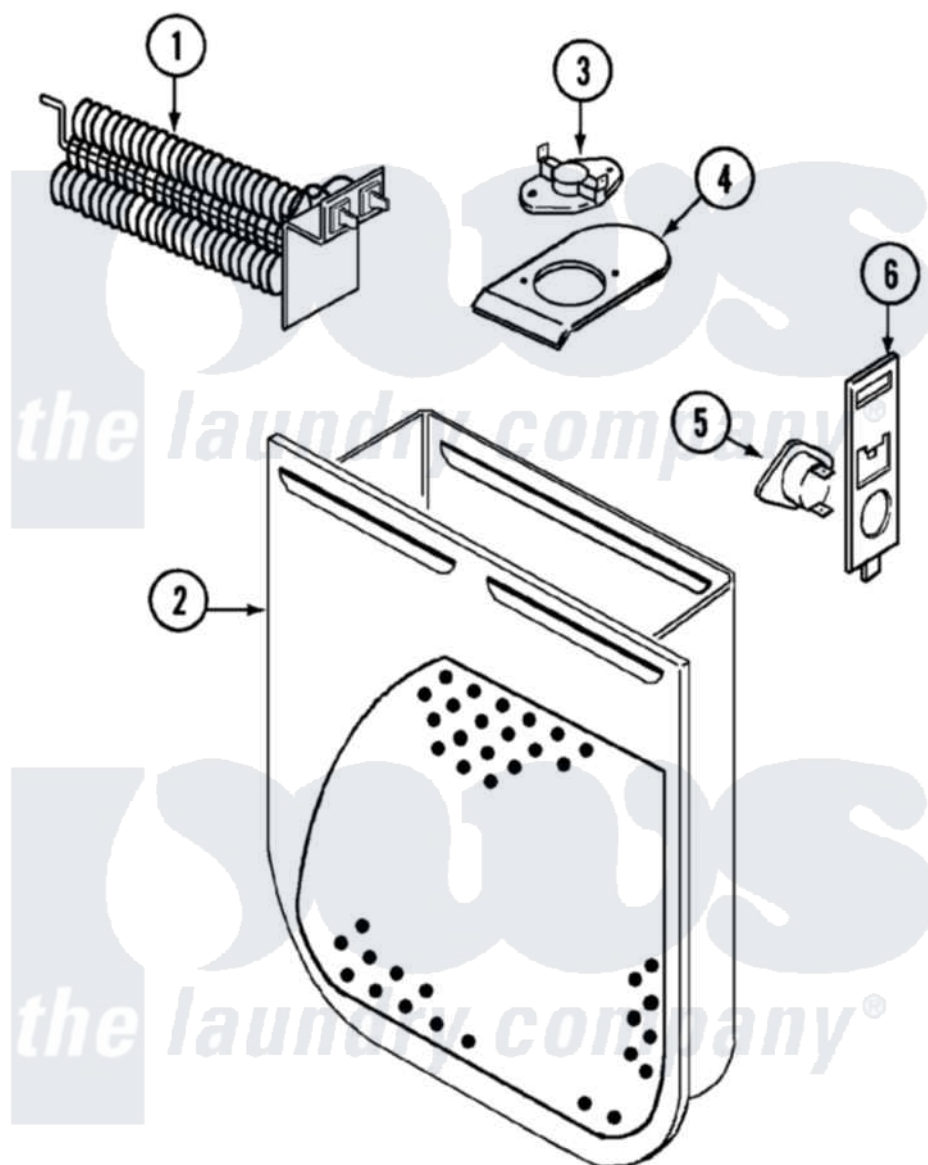

# Norge DEP223M 01 - HEATER

Norge [Residential Norge DEP223M Dryer Parts](#) Parts Diagram 01 - HEATER  
 Click on the part number to view part

Item	Original Part Number	Replaced By	Status	Part Description
1	53-1641	<a href="#">LA-1044</a>		Element
"	<a href="#">25-7863</a>			Screw
2	<a href="#">53-1232</a>			Heater Housing Assembly
"	25-7819	<a href="#">M0217225</a>		Screw
3	<a href="#">53-0771</a>			Thermostat, Hi-Limit
"	25-3083	<a href="#">212951</a>		Screw, No.6-32 X 1/4 Inch
4	<a href="#">53-0285</a>			Bracket, Thermostat
"	25-7741	<a href="#">W10116760</a>		Screw
5	<a href="#">LA-1053</a>			Fuse Kit, Thermal
6	<a href="#">53-1181</a>			Bracket, Thermal Fuse