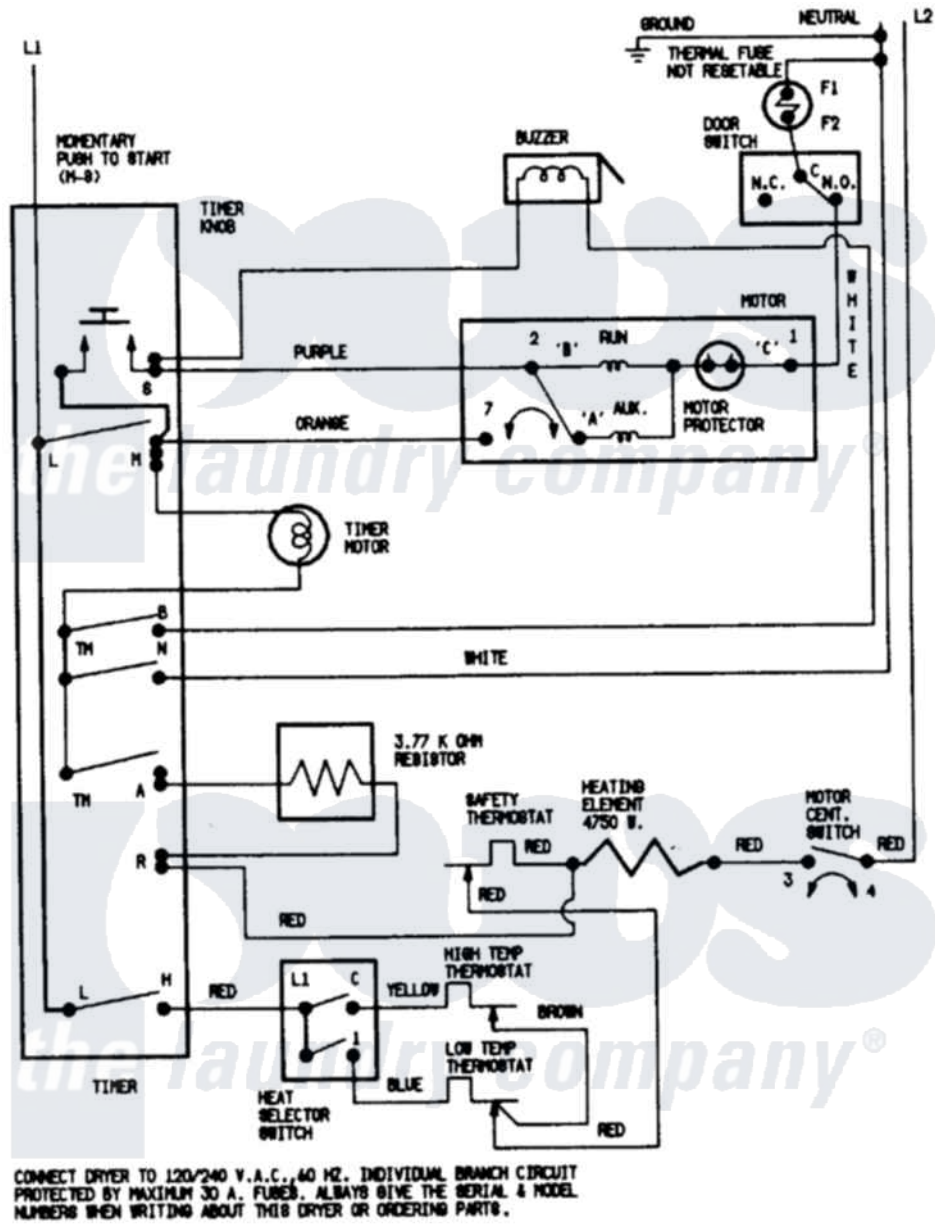

Norge DEP223M 04 - WIRING INFORMATION

Norge Residential Norge DEP223M Dryer Parts Parts Diagram 04 - WIRING INFORMATION
 Click on the part number to view part

Item	Original Part Number	Replaced By	Status	Part Description
NI	15001200		Not Available	WIRING INFORMATION