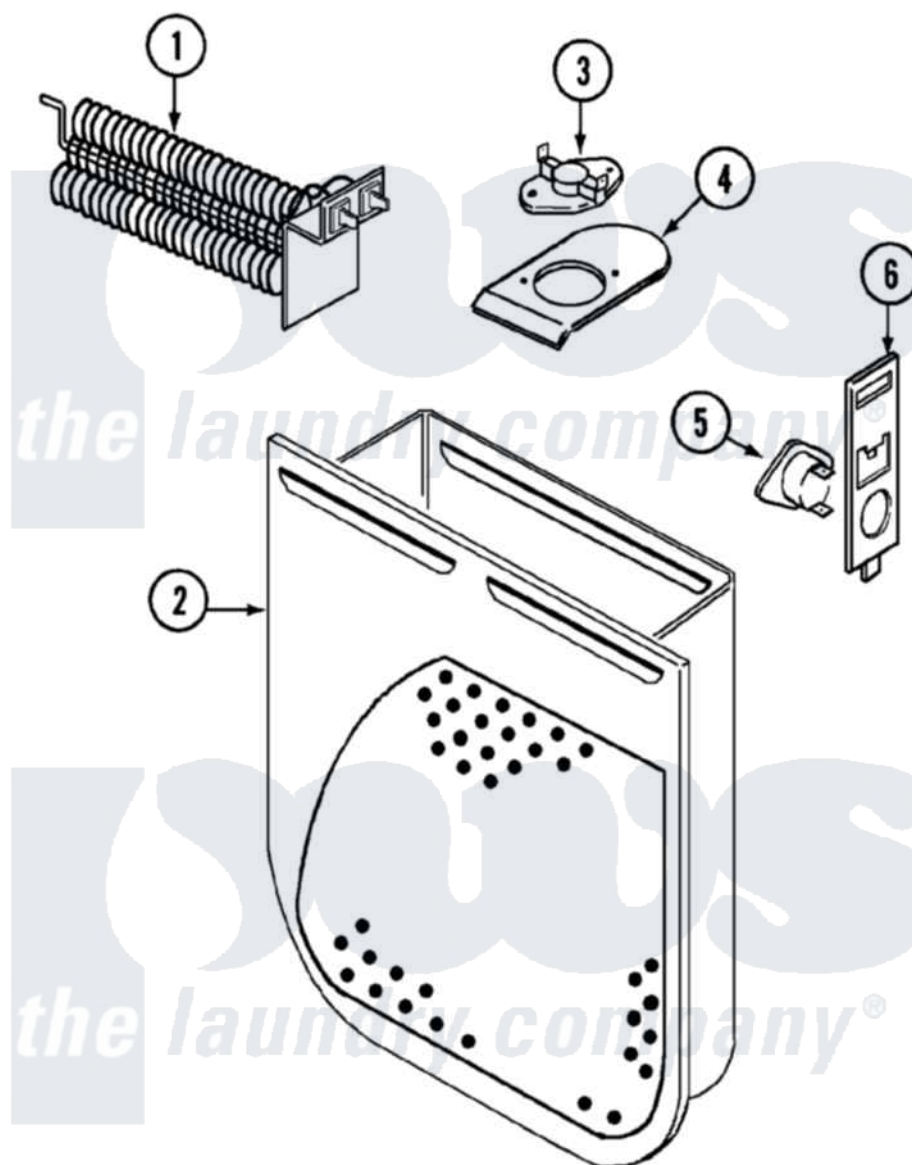

## Norge DEP223V 04 - HEATER

Norge Residential Norge DEP223V Dryer Parts Parts Diagram 04 - HEATER  
 Click on the part number to view part

Item	Original Part Number	Replaced By	Status	Part Description
1	53-1641	<a href="#">LA-1044</a>		Element
"	<a href="#">25-7863</a>			Screw
2	<a href="#">53-1232</a>			Heater Housing Assembly
"	25-7819	<a href="#">M0217225</a>		Screw
3	<a href="#">53-0771</a>			Thermostat, Hi-Limit
"	25-3083	<a href="#">212951</a>		Screw, No.6-32 X 1/4 Inch
4	<a href="#">53-0285</a>			Bracket, Thermostat
"	25-7741	<a href="#">W10116760</a>		Screw
5	<a href="#">LA-1053</a>			Fuse Kit, Thermal
6	<a href="#">53-1181</a>			Bracket, Thermal Fuse