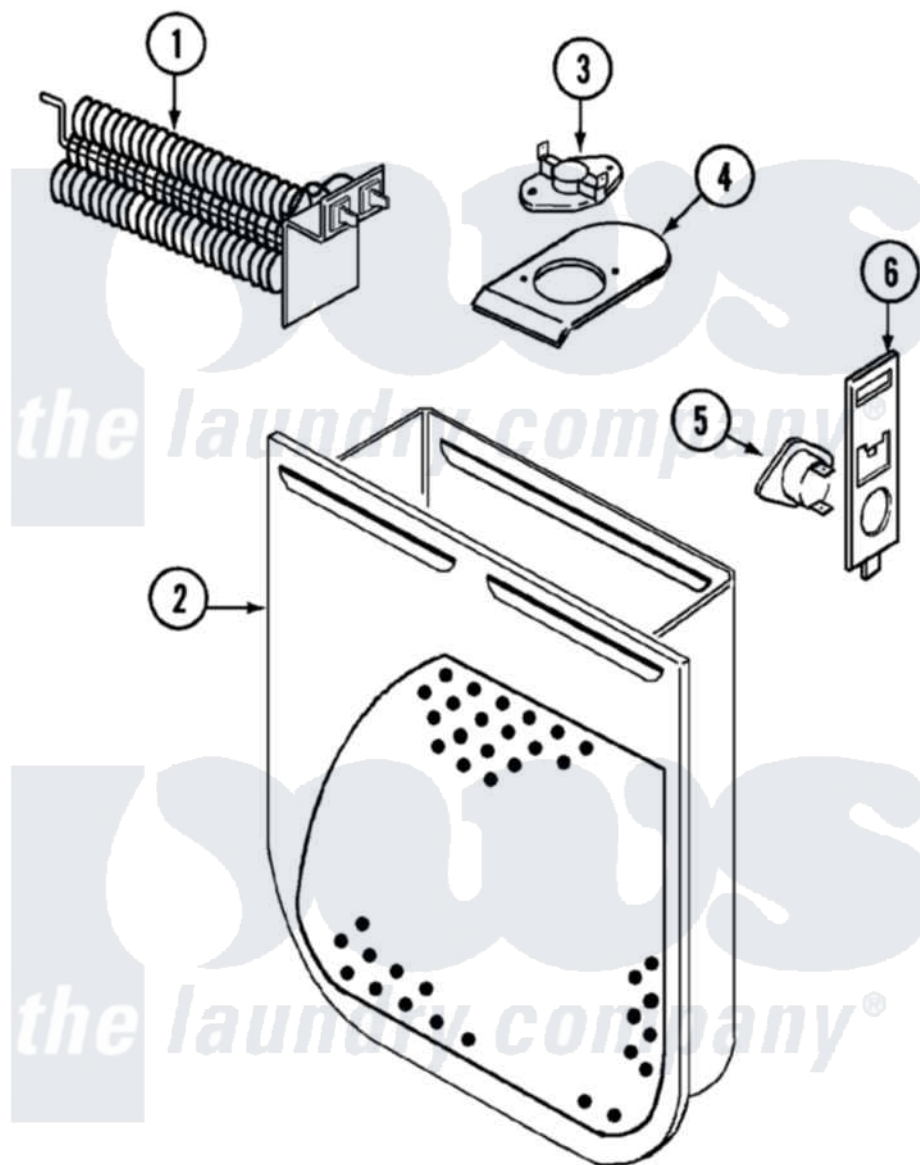

# Norge DEP224V 04 - HEATER

Norge Residential Norge DEP224V Dryer Parts Parts Diagram 04 - HEATER  
 Click on the part number to view part

Item	Original Part Number	Replaced By	Status	Part Description
1	53-1641	<a href="#">LA-1044</a>		Element
"	<a href="#">25-7863</a>			Screw
2	<a href="#">53-1232</a>			Heater Housing Assembly
"	25-7819	<a href="#">M0217225</a>		Screw
3	<a href="#">53-0771</a>			Thermostat, Hi-Limit
"	25-3083	<a href="#">212951</a>		Screw, No.6-32 X 1/4 Inch
4	<a href="#">53-0285</a>			Bracket, Thermostat
"	25-7741	<a href="#">W10116760</a>		Screw
5	<a href="#">LA-1053</a>			Fuse Kit, Thermal
6	<a href="#">53-1181</a>			Bracket, Thermal Fuse