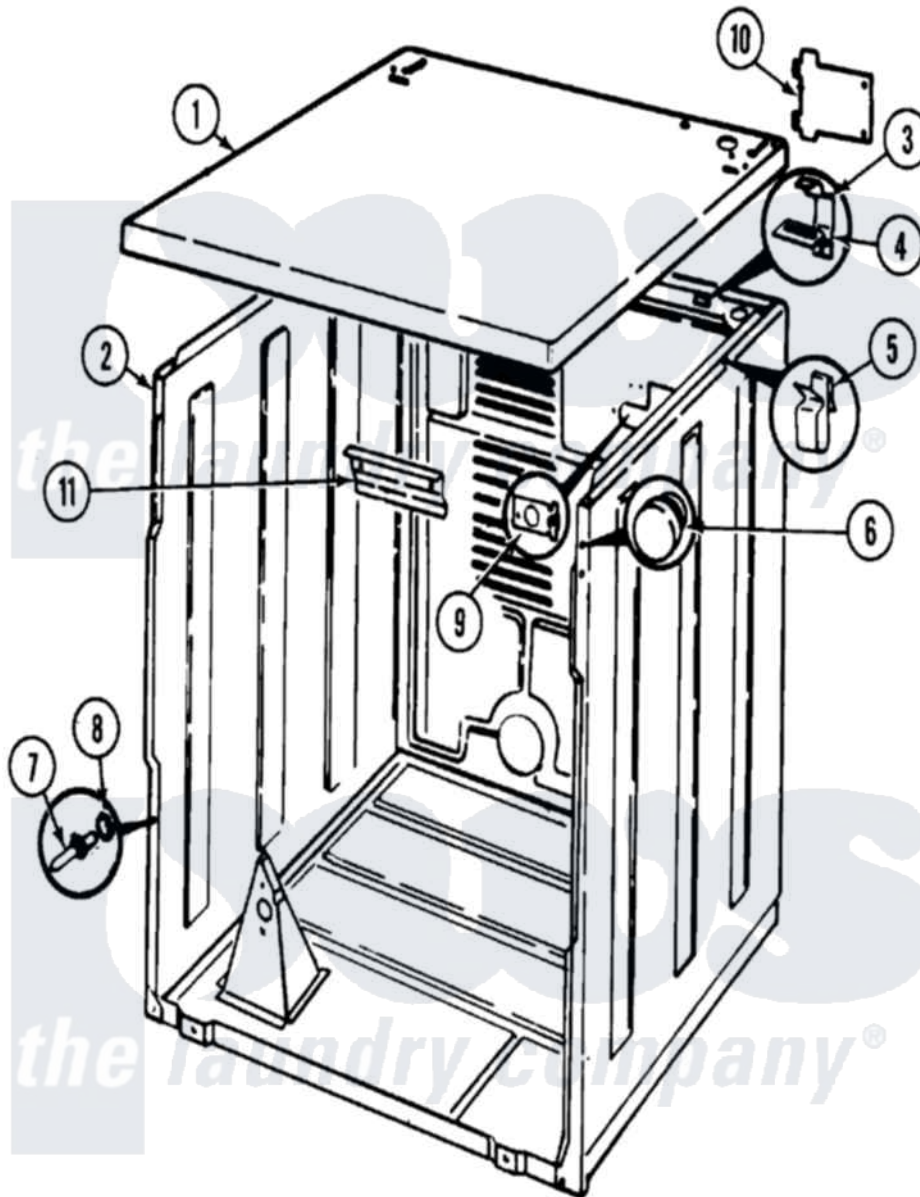

Norge DGL203WC 01 - CABINET (REV. E)

Norge [Residential Norge DGL203WC Dryer Parts](#) Parts Diagram 01 - CABINET (REV. E)

[Click on the part number to view part](#)

Item	Original Part Number	Replaced By	Status	Part Description
1	53-1711		Not Available	CABINET TOP (DRYER)
2	53-1644	31001714		Cabinet And Base Assembly
3	63-5712			Hinge, Cabinet Top
4	33-0930			Pad, Top Hinge
"	25-3092	90767		Screw, 8A X 3/8 HeX Washer Head Tapping
5	25-3034			Clip, Wiring
6	33-2653			Bumper, Cabinet
7	63-6148	53-0643		Pin, Locator
8	53-0200			Sleeve, Locator Pin
"	25-0224	3400029		Nut, Adapter Plate
9	53-0135		Not Available	SUPPORT, POWER CORD
10	53-0136			Cover, Supply Cord
"	25-7857	90767		Screw, 8A X 3/8 HeX Washer Head Tapping
11	53-0133			Shield, Heat