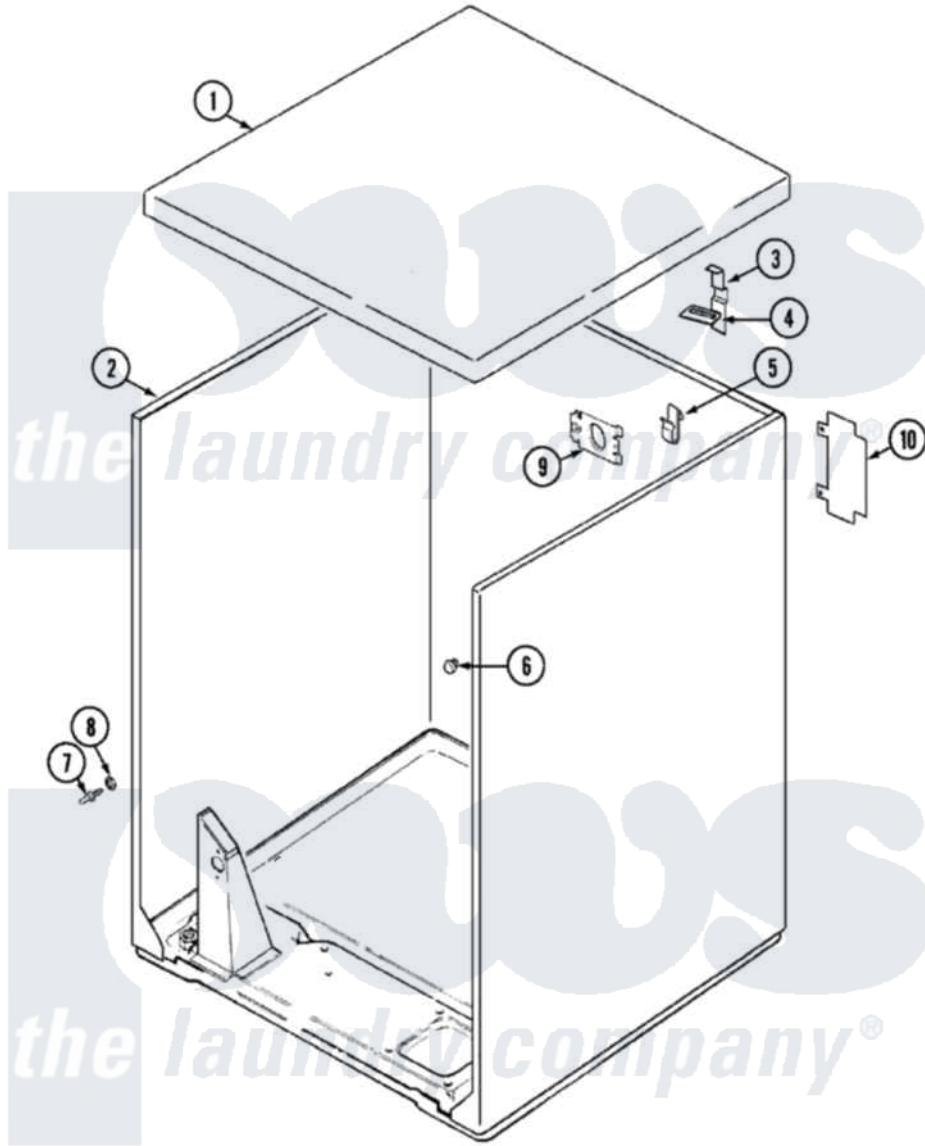

Norge DGM202A 01 - CABINET (REV. E)

Norge Residential Norge DGM202A Dryer Parts Parts Diagram 01 - CABINET (REV. E)
 Click on the part number to view part

Item	Original Part Number	Replaced By	Status	Part Description
1	53-1711-24	53-2435-24		Top, Cabinet
2	53-1644-24	31001715		Cabinet And Base Assembly
3	63-5712			Hinge, Cabinet Top
4	33-0930			Pad, Top Hinge
"	25-3092	90767		Screw, 8A X 3/8 HeX Washer Head Tapping
5	25-3034			Clip, Wiring
6	33-2653			Bumper, Cabinet
7	63-6148	53-0643		Pin, Locator
8	53-0200			Sleeve, Locator Pin
"	25-0224	3400029		Nut, Adapter Plate
9	53-0135		Not Available	SUPPORT, POWER CORD
10	53-0136			Cover, Supply Cord
"	25-7857	90767		Screw, 8A X 3/8 HeX Washer Head Tapping