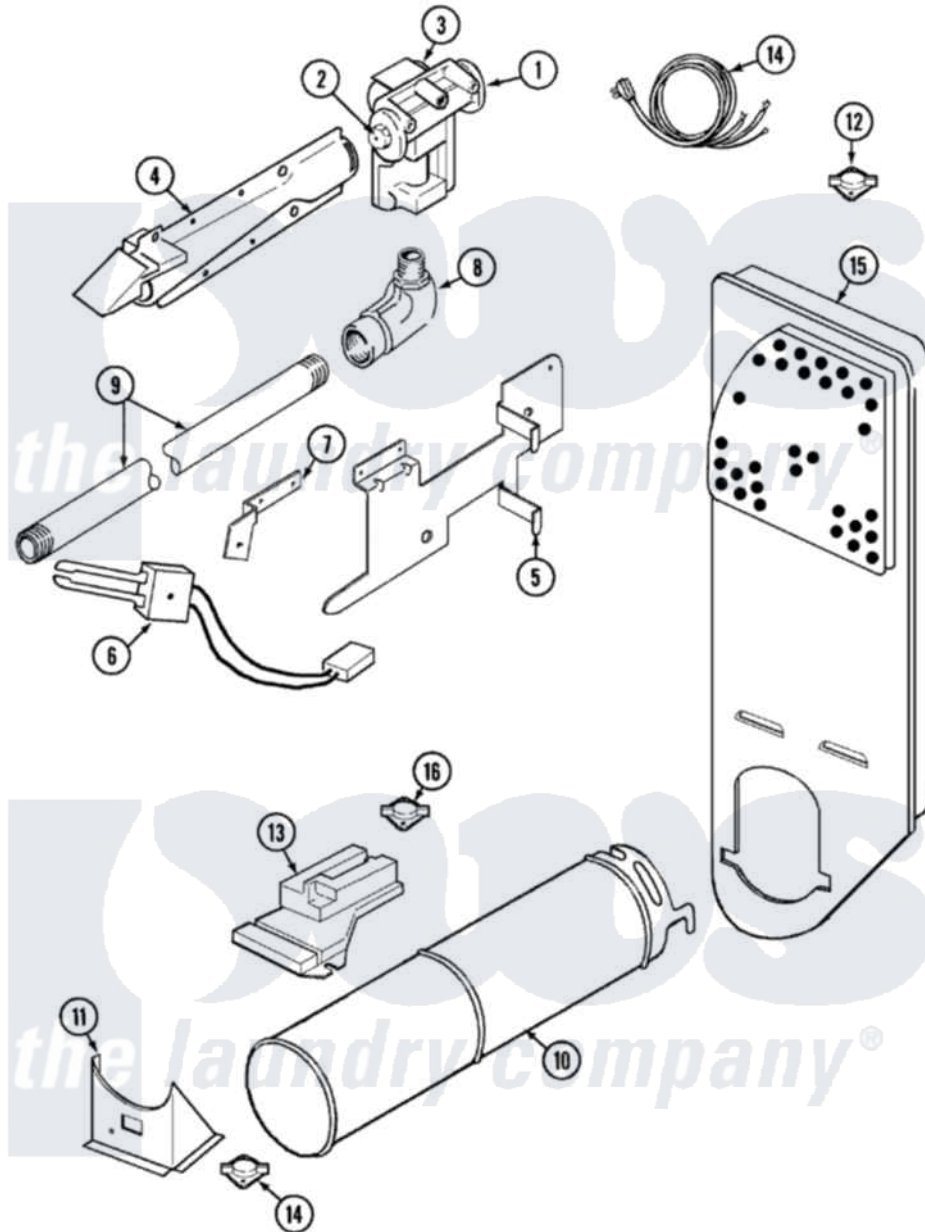

# Norge DGM202A 07 - GAS CARRYING (REV. E)

Norge Residential Norge DGM202A Dryer Parts Parts Diagram 07 - GAS CARRYING (REV. E)  
 Click on the part number to view part

Item	Original Part Number	Replaced By	Status	Part Description
1	53-0194	<a href="#">306176</a>		Valve, Gas
2	<a href="#">63-3570</a>			Burner Orifice
3	63-6615	<a href="#">279834</a>		Coil-Valve
4	63-6682	<a href="#">31001784</a>		Burner
5	25-7741	<a href="#">W10116760</a>		Screw
"	25-7741	<a href="#">W10116760</a>		Screw
"	<a href="#">53-0140</a>			Mtg Bracket
6	53-0689	<a href="#">31001556</a>		Igniter
7	25-7744	<a href="#">8281196</a>		Screw
"	53-0686		Not Available	BRACKET
"	<a href="#">25-3034</a>			Clip, Wiring
"	25-2134	<a href="#">W10116760</a>		Screw
8	53-0101	<a href="#">31001042</a>		Valve, Gas Shut Off
9	53-0173	<a href="#">31001777</a>		Main Gas L
10	<a href="#">53-1884</a>			Housing, Heater
"	25-3032		Not Available	WIRING CLIP

11	25-7741	<a href="#">W10116760</a>		Screw
"	25-3092	<a href="#">90767</a>		Screw, 8A X 3/8 HeX Washer Head Tapping
"	53-0139		Not Available	HEATER SUPPORT
12	<a href="#">25-0168</a>			Screw
"	53-0143	<a href="#">LA-1053</a>		Fuse Kit, Thermal
13	25-7741	<a href="#">W10116760</a>		Screw
"	25-3092	<a href="#">90767</a>		Screw, 8A X 3/8 HeX Washer Head Tapping
"	63-5013	<a href="#">338906</a>		Radiant, Sensor
"	25-2134	<a href="#">W10116760</a>		Screw
14	63-6259	<a href="#">31001547</a>		Cord, Power
15	53-0169		Not Available	INLET AIR DUCT
16	<a href="#">LA-1053</a>			Fuse Kit, Thermal
"	53-1096	<a href="#">LA-1053</a>		Fuse Kit, Thermal
"	<a href="#">63-6766</a>			Conversion Kit