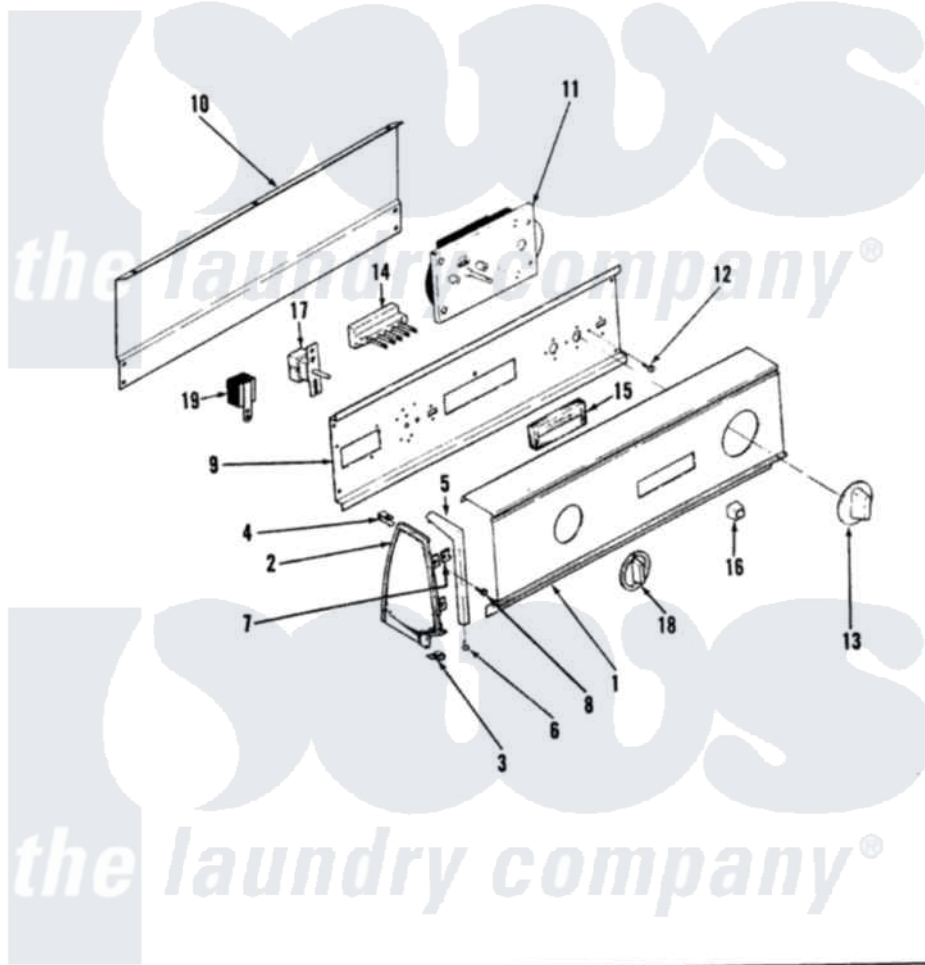

Norge DGM204A 01 - CONTROL PANEL (REV. A-D)

SECTION: BACKGUARD

MODEL: DGM204

Issue Date: 6/90

Norge [Residential Norge DGM204A Dryer Parts](#) Parts Diagram 01 - CONTROL PANEL (REV. A-D)

[Click on the part number to view part](#)

Item	Original Part Number	Replaced By	Status	Part Description
1	53-1283		Not Available	CONTROL PANEL
2	35-2488	21001452		Cap- End
"	25-7649	910187		Screw
"	25-7702			Speedclip, End Cap To Control Panel
"	35-2487	21001451		Cap- End
"	53-0264			RH Endcap
"	53-0265			LH Endcap
3	25-7851			Speedclip, End Cap To Top
"	25-7697	25-2219		Screw
4	25-7435	33002917		Screw, No.10-16
"	25-7852			Speedclip, Rr Shld To End Cap
5	53-0277		Not Available	TRIM, END CAP (RT)
"	53-0278		Not Available	TRIM, END CAP (LT)
6	25-7760			Screw
7	25-7702			Speedclip, End Cap To Control

	25-1192		Panel
8	25-3092	90767	Screw, 8A X 3/8 HeX Washer Head Tapping
9	53-1678	Not Available	CONTROL SHIELD
"	53-0323	Not Available	CONTROL SHIELD
10	25-3457		Screw, Sems
"	35-2688	21001460	Shield, Rear
"	53-0268	21001460	Shield, Rear
11	53-1300	Not Available	TIMER
"	63-5685	63-5613	Timer
"	53-1816	Not Available	TIMER
12	25-7435	33002917	Screw, No.10-16
"	25-0205	216412	Screw, Bracket To Timer
13	53-1530	31001219	Knob Ski
14	25-3092	90767	Screw, 8A X 3/8 HeX Washer Head Tapping
"	33-6621	Not Available	BRACKET, SWITCH
"	25-7712	Not Available	SCREW
"	53-1296		Switch
15	33-8541	Not Available	SWITCH PAD
16	35-2588	Not Available	PUSHBUTTON - BLACK
17	53-1263		Rotary Switch
"	25-3092	90767	Screw, 8A X 3/8 HeX Washer Head Tapping
18	35-2186	Not Available	KNOB, SELECTOR
19	63-6731	53-1639	Buzzer Assembly
"	25-3092	90767	Screw, 8A X 3/8 HeX Washer Head Tapping
20	53-1448	Not Available	MANUAL, USE & CARE