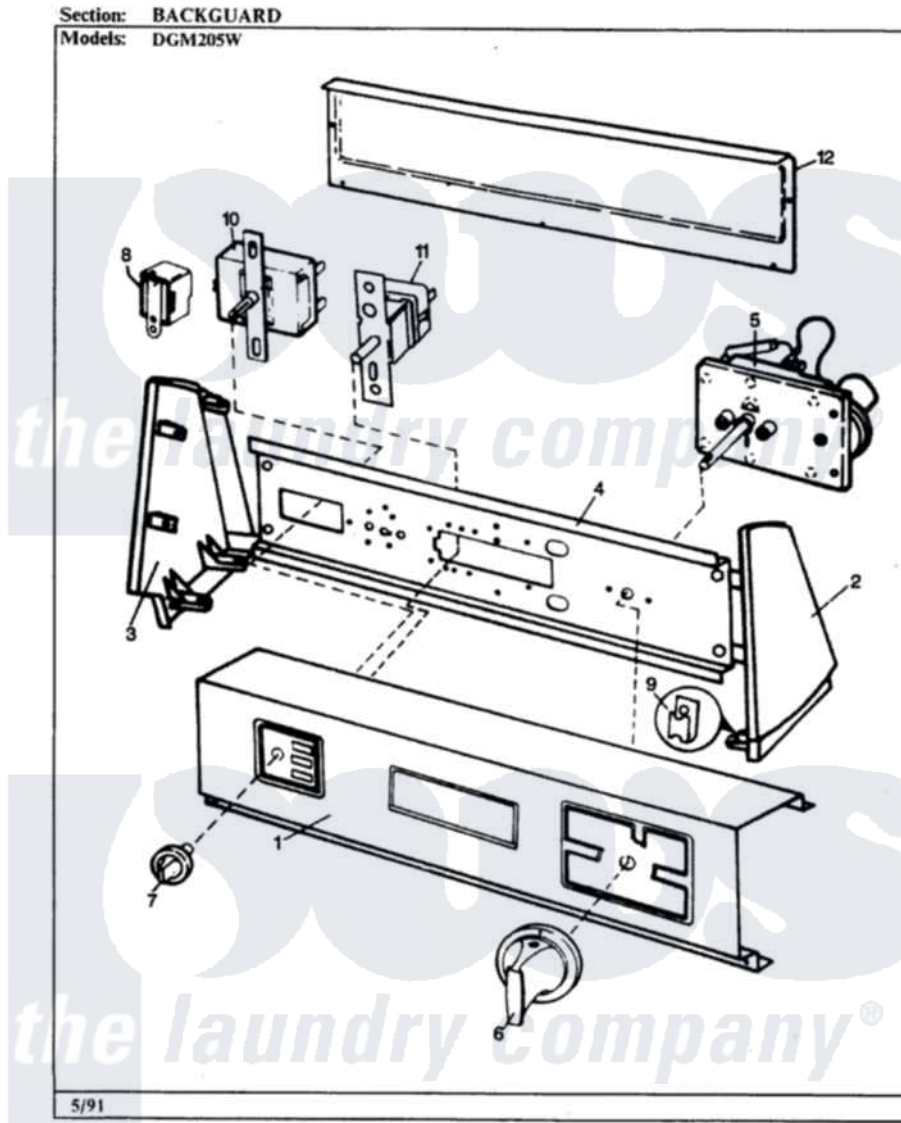

Norge DGM205W 01 - CONTROL PANEL (WHT)

[Norge Residential Norge DGM205W Dryer Parts](#) Parts Diagram 01 - CONTROL PANEL (WHT)
Click on the part number to view part

Item	Original Part Number	Replaced By	Status	Part Description
1	53-1825		Not Available	CONTROL PANEL
"	25-7702			Speedclip, End Cap To Control Panel
"	25-7793			Screw
2	35-2668	21001453		Cap- End
3	35-2669		Not Available	CAP, END (LT)(WHT)
"	25-7760			Screw
"	53-0278		Not Available	TRIM, END CAP (LT)
"	53-0277		Not Available	TRIM, END CAP (RT)
4	25-3092	90767		Screw, 8A X 3/8 HeX Washer Head Tapping
"	53-1676			Shield, Control
"	25-7702			Speedclip, End Cap To Control Panel
5	53-1303		Not Available	TIMER
"	25-0205	216412		Screw, Bracket To Timer
"	63-5685	63-5613		Timer

6	53-1828	53-2129		Knob, And Skirt Assembly
7	35-2940	21001239		Knob, Selector
8	53-1666			Buzzer - Adjustable
"	25-3092	90767		Screw, 8A X 3/8 HeX Washer Head Tapping
9	25-7702			Speedclip, End Cap To Control Panel
10	25-3092	90767		Screw, 8A X 3/8 HeX Washer Head Tapping
"	53-1265		Not Available	ROTARY SWITCH
11	53-0346	53-1263		Rotary Switch
"	25-3092	90767		Screw, 8A X 3/8 HeX Washer Head Tapping
12	25-3092	90767		Screw, 8A X 3/8 HeX Washer Head Tapping
"	34-9487		Not Available	PLATE, REINFORCEMENT
"	25-3457			Screw, Sems
"	25-7435	33002917		Screw, No.10-16
"	25-7697	25-2219		Screw
"	25-7852			Speedclip, Rr Shld To End Cap
"	35-2688	21001460		Shield, Rear
"	53-1829		Not Available	MANUAL, USE & CARE
"	25-7851			Speedclip, End Cap To Top