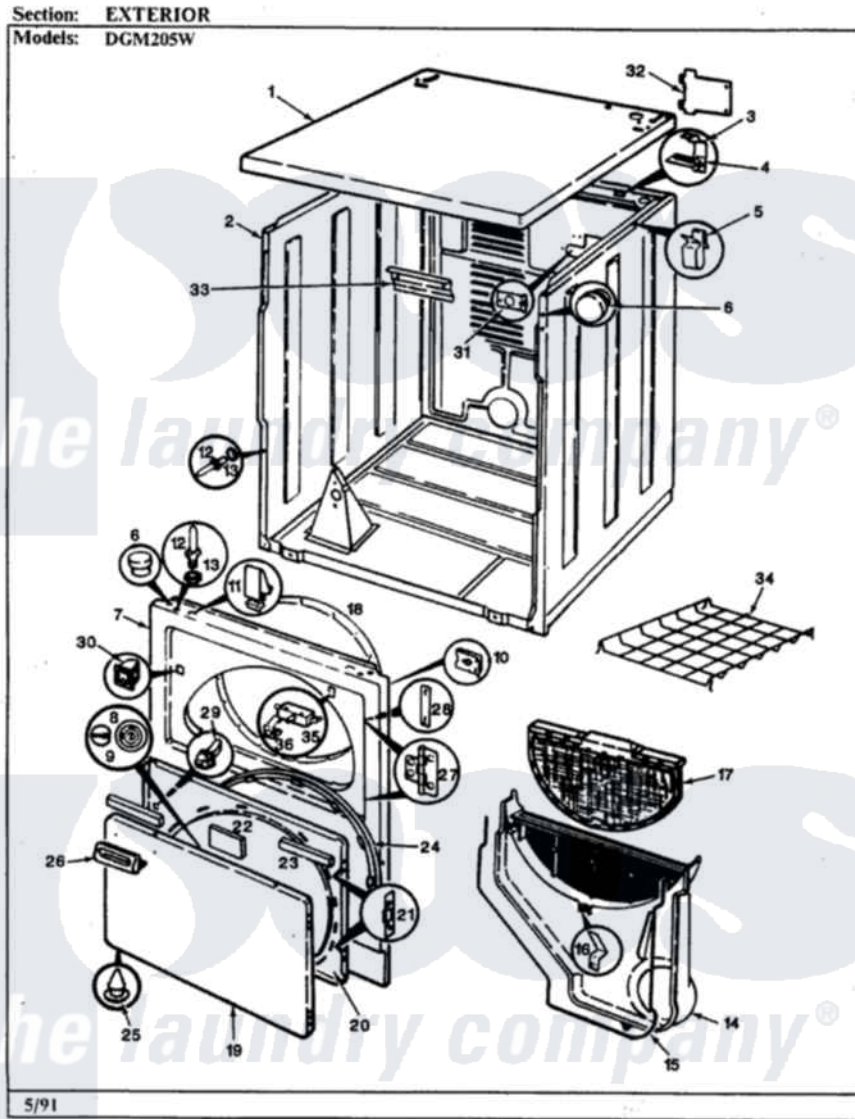

Norge DGM205W 03 - EXTERIOR (WHT)

Norge [Residential Norge DGM205W Dryer Parts](#) Parts Diagram 03 - EXTERIOR (WHT)
Click on the part number to view part

Item	Original Part Number	Replaced By	Status	Part Description
1	53-1711		Not Available	CABINET TOP (DRYER)
2	53-0667	31001714		Cabinet And Base Assembly
3	63-5712			Hinge, Cabinet Top
4	33-0930			Pad, Top Hinge
"	25-3092	90767		Screw, 8A X 3/8 HeX Washer Head Tapping
5	25-3034			Clip, Wiring
6	33-2653			Bumper, Cabinet
7	53-0727	12001190		Panel Kit
8	53-0155		Not Available	PLUG, GAS ACCESS (WHT)
9	53-0156			Button, Gas Access
10	25-7817		Not Available	CLIP, U-TYPE
"	25-7820	489478		Screw, 8 X 1/2
11	25-7220			Clip, Cabinet Top
12	63-6148	53-0643		Pin, Locator
13	25-0224	3400029		Nut, Adapter Plate
"	53-0200			Sleeve, Locator Pin

14	25-7810	415013-35	Screw
"	53-1299	12001324	Duct Kit, Collector
15	53-0204		Seal
16	53-0123		Clip
17	53-0918		Filter, Lint
18	53-0282	31001637	Seal Assembly, Cylinder Front
19	53-0154		Panel, Outer Door
20	53-0912	Not Available	PANEL, INNER DOOR (WHT)
21	53-0119		Clip, Hinge
22	53-0251	53-1490	Door Pad
23	53-0252	53-1491	Door Pad
24	53-0648	31001529	Seal, Door
"	25-7770	3196169	Screw, Element
25	25-3534	25-7889	Plug Button
26	53-0928	53-0927	Handle, Door
"	25-7810	415013-35	Screw
27	53-0122	53-1492	Hinge, Dryer Door
28	LA-1003		Door Catch Kit
"	53-0121	Not Available	TWIN NUT
"	25-7809		Screw, No.6-20 1/2 Flthd Torx
29	73-0033	LA-1003	Door Catch Kit
30	53-0882	LA-1003	Door Catch Kit
31	53-0135	Not Available	SUPPORT, POWER CORD
"	25-7828	489483	Screw 10-32 X 1/2
32	53-0136		Cover, Supply Cord
33	25-3457		Screw, Sems
34	53-0772	21001495	Rack, Drying
35	53-0148		Switch, Door
"	LA-1005		Switch Kit
36	63-5990	31001319	Clip, Switch