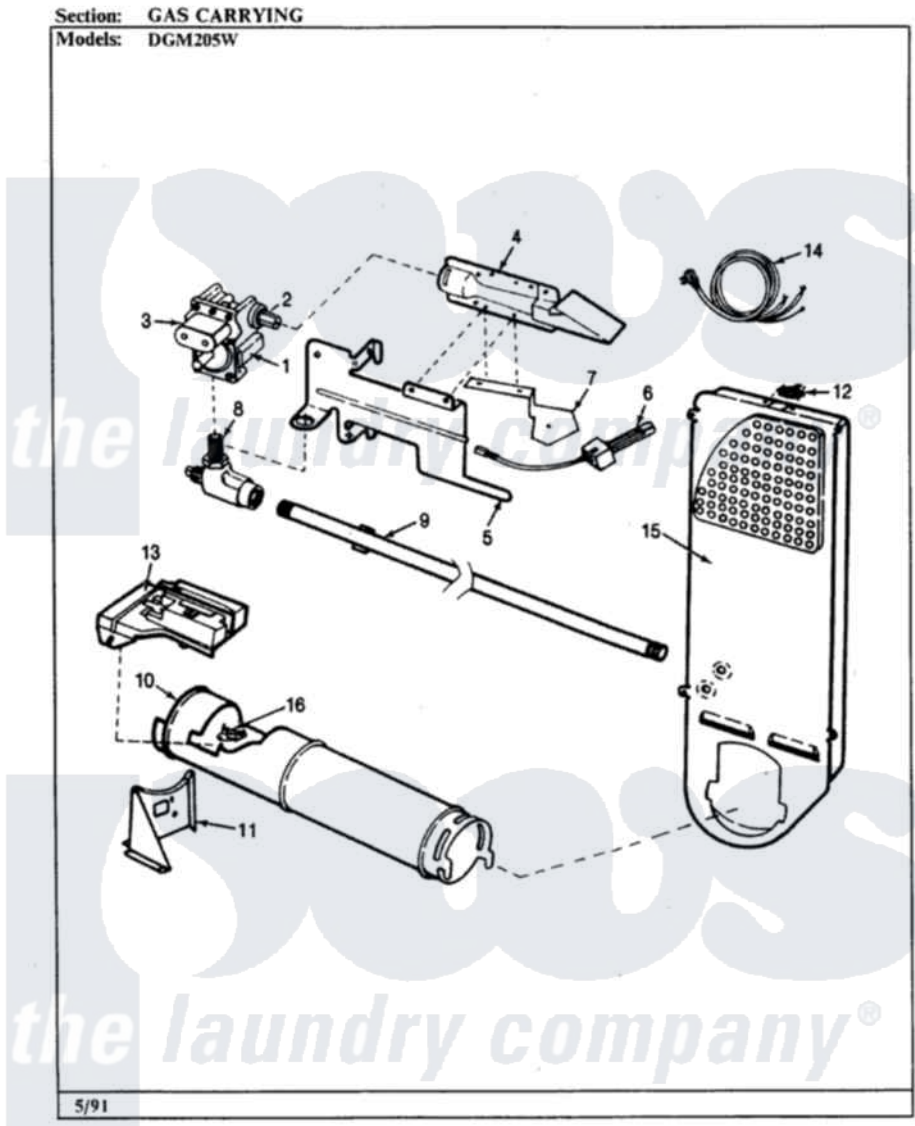

Norge DGM205W 04 - GAS CARRYING (WHT)

Norge Residential Norge DGM205W Dryer Parts Parts Diagram 04 - GAS CARRYING (WHT)
Click on the part number to view part

Item	Original Part Number	Replaced By	Status	Part Description
1	53-0194	306176		Valve, Gas
2	63-3570			Burner Orifice
3	63-6766			Conversion Kit
"	63-6615	279834		Coil-Valve
"	63-6614	279834		Coil-Valve
4	63-6682	31001784		Burner
5	25-7741	W10116760		Screw
"	53-0140			Mtg Bracket
6	53-0689	31001556		Igniter
7	25-3034			Clip, Wiring
"	25-2134	W10116760		Screw
"	25-7744	8281196		Screw
"	53-0686		Not Available	BRACKET
8	53-0101	31001042		Valve, Gas Shut Off
9	53-0173	31001777		Main Gas L
"	25-7741	W10116760		Screw

10	53-1884		Housing, Heater
11	25-7741	W10116760	Screw
"	25-3092	90767	Screw, 8A X 3/8 HeX Washer Head Tapping
"	53-0139	Not Available	HEATER SUPPORT
12	25-0168		Screw
"	53-0143	LA-1053	Fuse Kit, Thermal
13	25-7741	W10116760	Screw
"	25-3092	90767	Screw, 8A X 3/8 HeX Washer Head Tapping
"	63-5013	338906	Radiant, Sensor
"	25-2134	W10116760	Screw
14	63-6259	31001547	Cord, Power
15	LA-1053		Fuse Kit, Thermal
"	53-0169	Not Available	INLET AIR DUCT