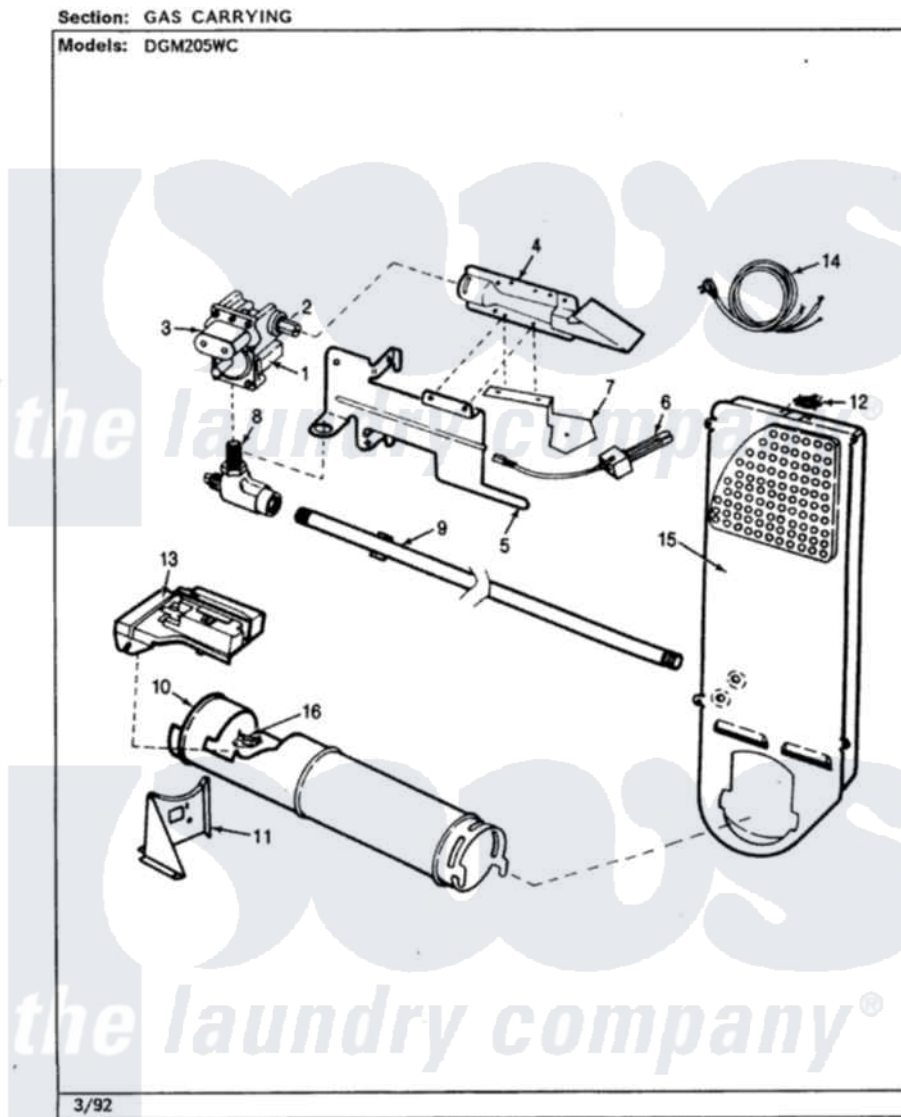

# Norge DGM205WC 04 - GAS CARRYING (REV. A)(WHT)

Norge Residential Norge DGM205WC Dryer Parts Parts Diagram 04 - GAS CARRYING (REV. A)(WHT)  
Click on the part number to view part

Item	Original Part Number	Replaced By	Status	Part Description
1	53-0194	<a href="#">306176</a>		Valve, Gas
2	<a href="#">63-3570</a>			Burner Orifice
3	63-6615	<a href="#">279834</a>		Coil-Valve
4	63-6682	<a href="#">31001784</a>		Burner
5	25-7741	<a href="#">W10116760</a>		Screw
"	25-7741	<a href="#">W10116760</a>		Screw
"	<a href="#">53-0140</a>			Mtg Bracket
6	53-0689	<a href="#">31001556</a>		Igniter
7	<a href="#">25-3034</a>			Clip, Wiring
"	53-0686		Not Available	BRACKET
"	25-2134	<a href="#">W10116760</a>		Screw
"	25-7744	<a href="#">8281196</a>		Screw
8	53-0101	<a href="#">31001042</a>		Valve, Gas Shut Off
9	53-0173	<a href="#">31001777</a>		Main Gas L
10	<a href="#">53-1884</a>			Housing, Heater
"	25-3032		Not Available	WIRING CLIP

11	25-7741	<a href="#">W10116760</a>		Screw
"	25-3092	<a href="#">90767</a>		Screw, 8A X 3/8 HeX Washer Head Tapping
"	53-0139		Not Available	HEATER SUPPORT
12	<a href="#">25-0168</a>			Screw
"	53-1096	<a href="#">LA-1053</a>		Fuse Kit, Thermal
13	25-7741	<a href="#">W10116760</a>		Screw
"	25-3092	<a href="#">90767</a>		Screw, 8A X 3/8 HeX Washer Head Tapping
"	63-5013	<a href="#">338906</a>		Radiant, Sensor
"	25-2134	<a href="#">W10116760</a>		Screw
14	63-6259	<a href="#">31001547</a>		Cord, Power
15	53-0169		Not Available	INLET AIR DUCT
16	<a href="#">LA-1053</a>			Fuse Kit, Thermal
"	53-1096	<a href="#">LA-1053</a>		Fuse Kit, Thermal
"	<a href="#">63-6766</a>			Conversion Kit