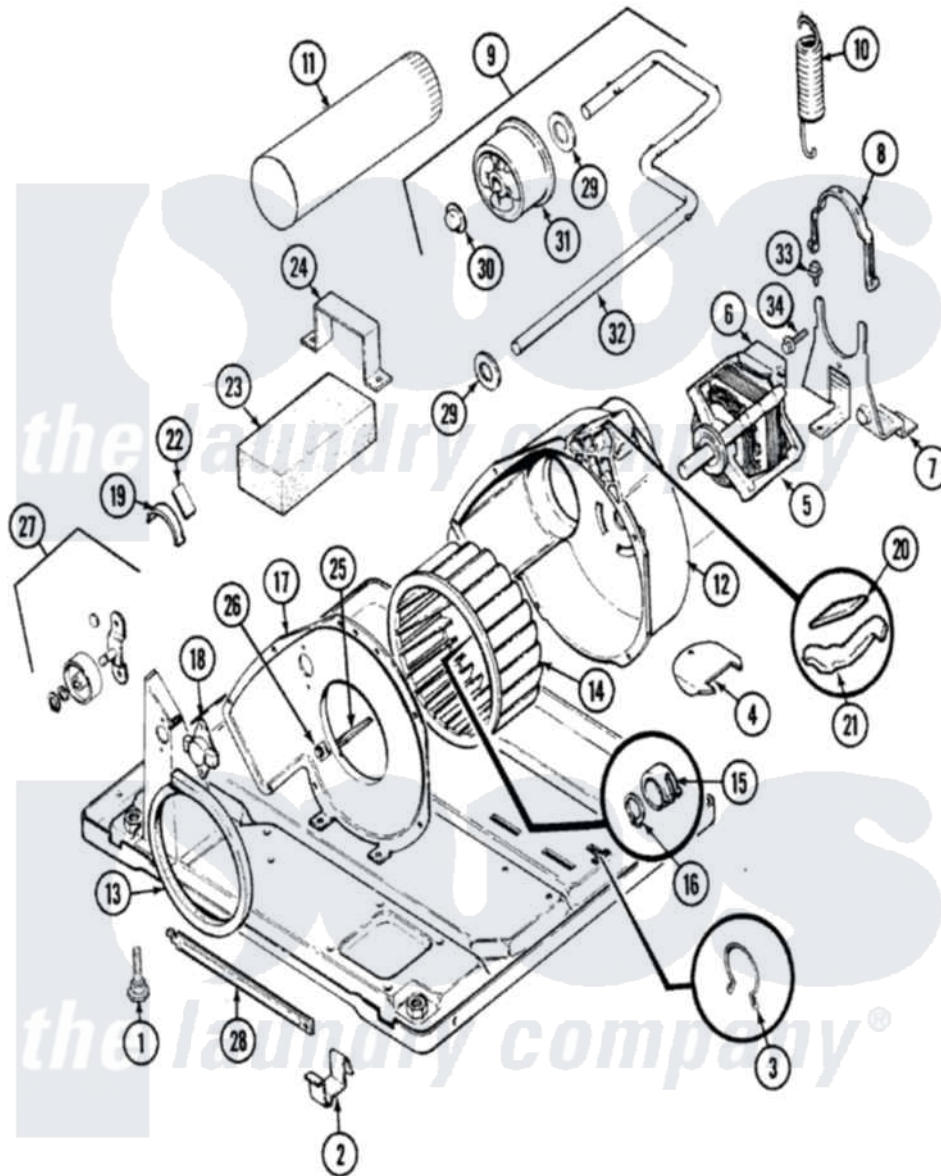

Norge DGN202A 03 - MOTOR & DRIVE

Norge Residential Norge DGN202A Dryer Parts Parts Diagram 03 - MOTOR & DRIVE
 Click on the part number to view part

Item	Original Part Number	Replaced By	Status	Part Description
1	63-5834		Not Available	LEG, LEVELING
2	53-0120			Clip, Front Panel
3	25-7027	16515		Clip
4	53-1921			Shield, Wiring
"	25-7741	W10116760		Screw
5	31001015	W10410996		Motor-Drive
6	53-0693	53-0332		Motor Switch
7	25-7811		Not Available	SCREW
"	53-1932	31001570		Bracket, Motor
8	53-0214	660658		Clamp, Motor Mounting 343481 685441
9	53-2287			Idler Assembly
10	53-2209	31001465		Spring, Idler
11	53-0134			Duct, Exhaust
"	25-2134	W10116760		Screw
12	53-1801			Housing, Blower
13	53-0203	12001324		Duct Kit, Collector

14	31001043		Wheel, Blower
15	25-7823	312967	Clamp, Blower Housing
16	25-7855		Ring, Retaining
17	53-1934		Cover, Blower Housing
"	25-7807	33002917	Screw, No.10-16
18	25-2134	W10116760	Screw
"	53-1107		Thermostat, Control
19	53-0185	31001470	Glide, Tumbler
"	LA-1006		Glide Kit, Tumbler
20	53-0724	31001356	Pad, Glide
21	53-0183	31001469	Glide, Tumbler
22	53-1684	31001356	Pad, Glide
23	53-0645	Not Available	COUNTERWEIGHT
24	25-7732	681414	Screw, 10AB X 1/2
"	53-0644	Not Available	BRACKET
25	53-1026		Guide, Vane Inlet
26	25-3457		Screw, Sems
27	LA-1007	12002126	Reinforcement Brace/Glide Kit
"	LA-1008		Rr Roller Kit
28	53-1625		Brace, Tumbler Support
29	25-7815		Washer
30	25-7857	90767	Screw, 8A X 3/8 HeX Washer Head Tapping
31	53-1628	31001344	Pulley, Idler
32	53-2250	53-2287	Idler Assembly
33	25-7699	Not Available	STRAIN RELIEF
34	25-7674		Screw