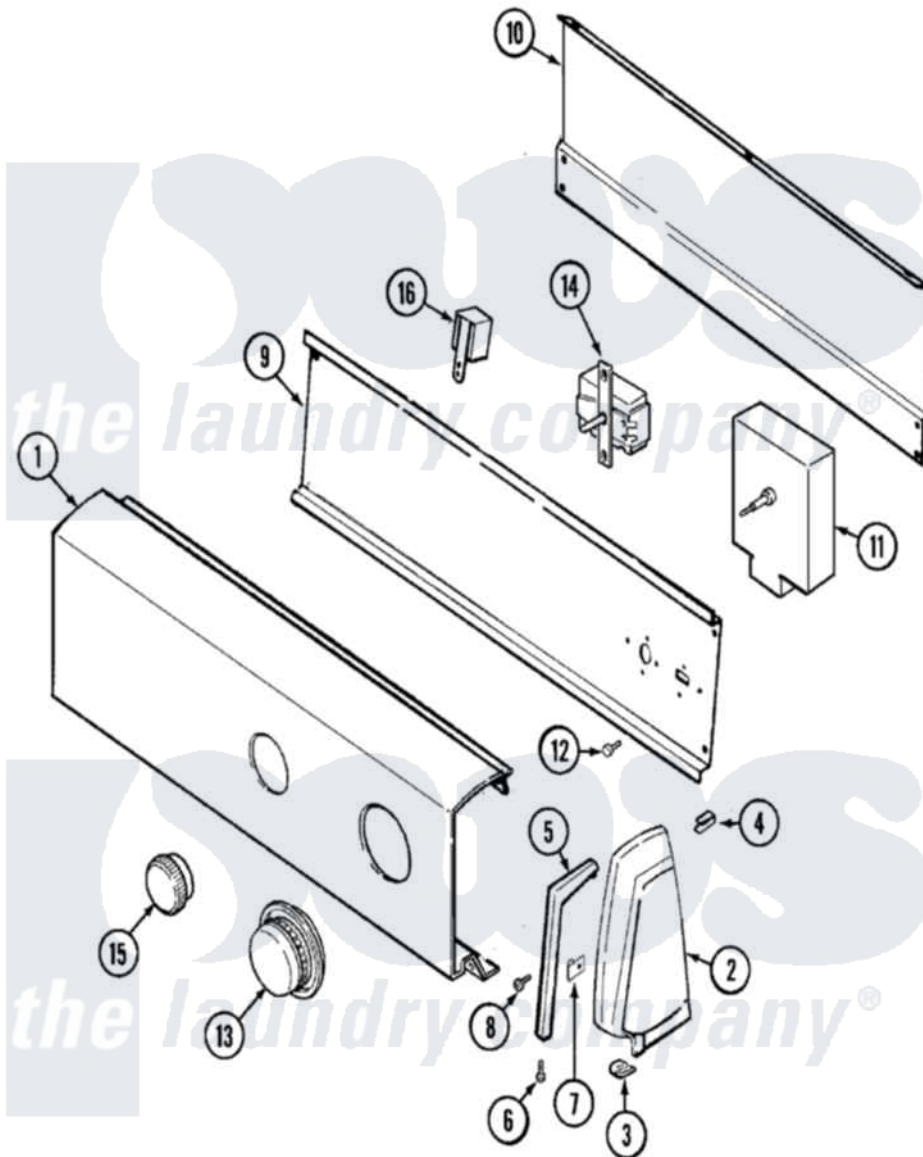

Norge DGN203A 01 - CONTROL PANEL

Norge Residential Norge DGN203A Dryer Parts Parts Diagram 01 - CONTROL PANEL
 Click on the part number to view part

Item	Original Part Number	Replaced By	Status	Part Description
1	53-2630		Not Available	PANEL, CONTROL
2	25-7649	910187		Screw
"	25-7702			Speedclip, End Cap To Control Panel
"	35-2488	21001452		Cap- End
"	35-2487	21001451		Cap- End
3	25-7691		Not Available	SCREW, END CAP TO TOP
"	25-7851			Speedclip, End Cap To Top
4	25-7435	33002917		Screw, No.10-16
"	25-7852			Speedclip, Rr Shld To End Cap
5	53-0278		Not Available	TRIM, END CAP (LT)
"	53-0277		Not Available	TRIM, END CAP (RT)
6	25-7760			Screw
7	25-7702			Speedclip, End Cap To Control Panel
8	25-3092	90767		Screw, 8A X 3/8 HeX Washer Head Tapping

9	53-1676		Shield, Control
"	31001128	Not Available	SHIELD, CONTROL
"	53-2504	31001193	Pad, Shield
10	35-2688	21001460	Shield, Rear
11	53-1758		Timer
12	25-7435	33002917	Screw, No.10-16
13	53-2637	31001219	Knob Ski
14	25-3092	90767	Screw, 8A X 3/8 HeX Washer Head Tapping
"	53-0344	Not Available	SWITCH, TEMPERATURE
"	31001129		Switch, Temperature
15	35-4244	21001283	Knob, Selector----Piq
16	25-3092	90767	Screw, 8A X 3/8 HeX Washer Head Tapping
"	53-1639		Buzzer Assembly
18	31001033	Not Available	MANUAL, USE & CARE
"	31001008		Manual, Use And Care
19	16002081	Not Available	GUIDE, QUICK REF - NORGE