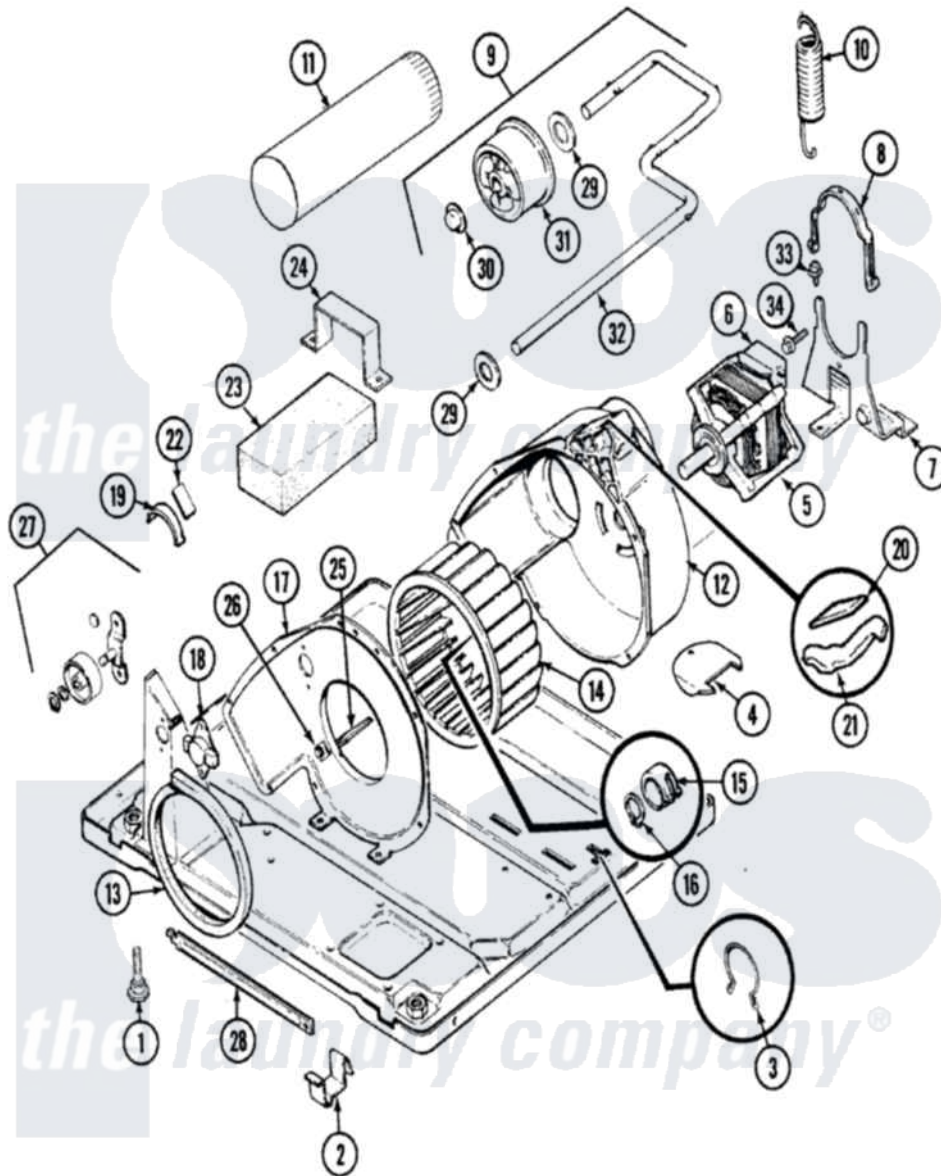

Norge DGN203A 03 - MOTOR & DRIVE

Norge Residential Norge DGN203A Dryer Parts Parts Diagram 03 - MOTOR & DRIVE
 Click on the part number to view part

Item	Original Part Number	Replaced By	Status	Part Description
1	63-5834		Not Available	LEG, LEVELING
2	53-0120			Clip, Front Panel
3	25-7027	16515		Clip
4	25-7741	W10116760		Screw
"	53-1921			Shield, Wiring
5	31001015	W10410996		Motor-Drive
6	53-0693	53-0332		Motor Switch
7	25-7811		Not Available	SCREW
"	53-1932	31001570		Bracket, Motor
8	53-0214	660658		Clamp, Motor Mounting 343481 685441
9	53-2287			Idler Assembly
10	53-2209	31001465		Spring, Idler
11	25-2134	W10116760		Screw
"	53-0134			Duct, Exhaust
12	53-1801			Housing, Blower
13	53-0203	12001324		Duct Kit, Collector

14	53-0106		Blower Wheel
"	31001043		Wheel, Blower
15	25-7823	312967	Clamp, Blower Housing
16	25-7855		Ring, Retaining
17	25-7807	33002917	Screw, No.10-16
"	53-1933		Not Available COVER, BLOWER HOUSING
18	53-1107		Thermostat, Control
"	25-2134	W10116760	Screw
"	53-0107	53-0701	Lint Screen
19	LA-1006		Glide Kit, Tumbler
"	53-2273	31001470	Glide, Tumbler
20	53-1684	31001356	Pad, Glide
21	53-2272	31001469	Glide, Tumbler
22	53-1684	31001356	Pad, Glide
23	53-0645		Not Available COUNTERWEIGHT
24	53-0644		Not Available BRACKET
"	25-7732	681414	Screw, 10AB X 1/2
25	53-1026		Guide, Vane Inlet
26	25-3457		Screw, Sems
27	LA-1008		Rr Roller Kit
"	LA-1007	12002126	Reinforcement Brace/Glide Kit
28	53-1625		Brace, Tumbler Support
29	25-7815		Washer
30	25-7957		Pushnut
31	53-1628	31001344	Pulley, Idler
32	53-2250	53-2287	Idler Assembly
33	25-7699		Not Available STRAIN RELIEF
34	25-7674		Screw