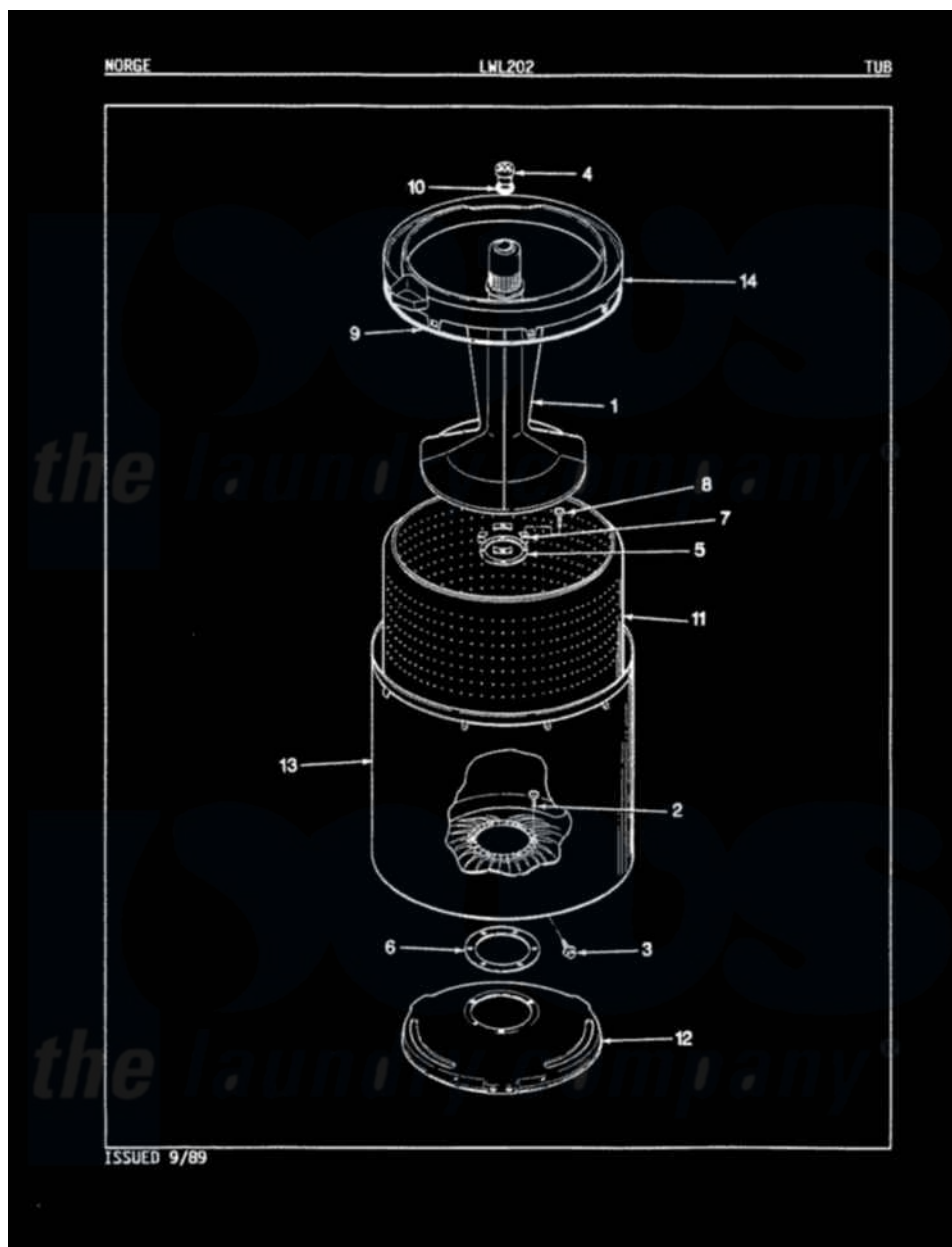

Norge LWL202H 04 - TUB (ORIG. REV. A)

Norge Residential Norge LWL202H Washer Parts Parts Diagram 04 - TUB (ORIG. REV. A)

Click on the part number to view part

Item	Original Part Number	Replaced By	Status	Part Description
1	35-2371	33-4352		Agitator
2	35-2062	21001063		Screw, Shoulder
3	25-7914	22002933		Screw
4	33-6241			Cap
5	33-8959			Gasket
6	35-2061			Gasket, Tub To Housing
7	35-8799		Not Available	REINFORCEMENT PLATE
8	25-7783	4356852		Screw
9	35-2328			Seal, Tub Top
10	25-7330			Rubber Washer
11	35-2381		Not Available	BASKET ASSY-WHITE
12	35-2023			Tub Support
13	35-2038			Tub
14	35-2262		Not Available	SHIELD, TUB TOP
"	35-2034		Not Available	TOP, TUB