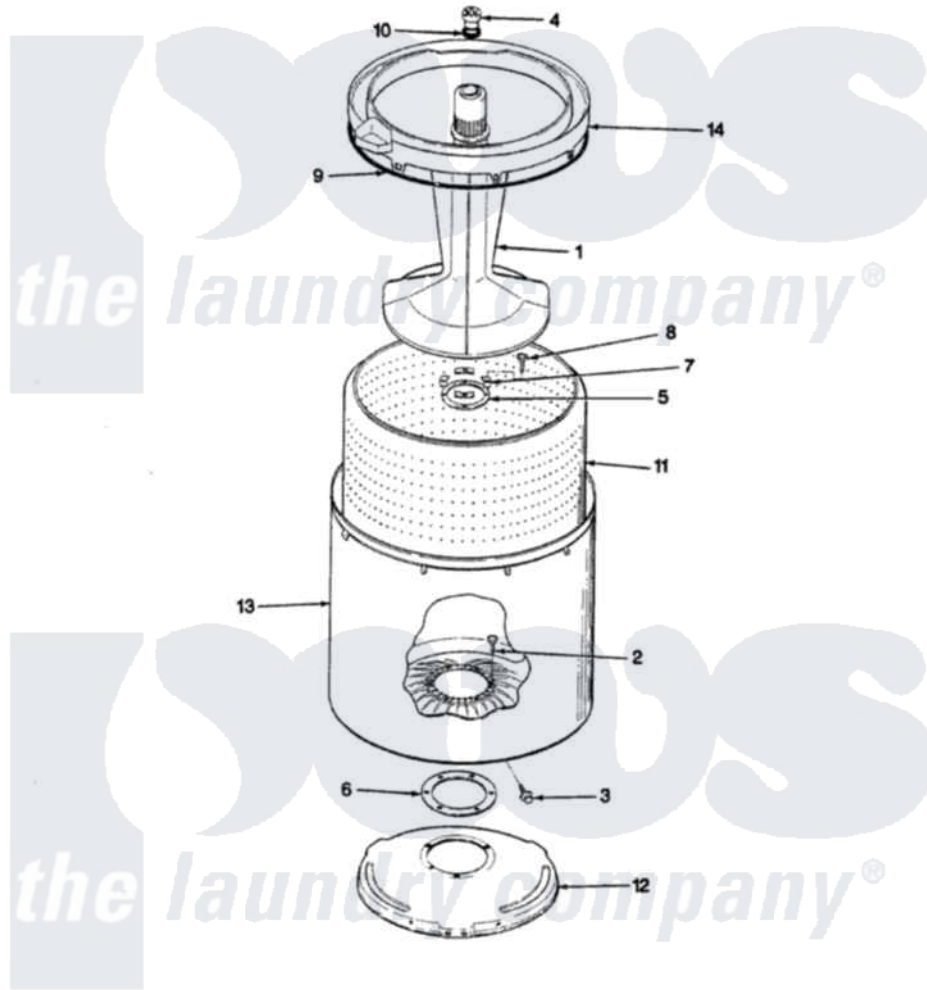

# Norge LWM201A 07 - TUB

SECTION: TUB  
MODEL: LWM201

Issue Date: 4/90

Norge [Residential Norge LWM201A Washer Parts](#) Parts Diagram 07 - TUB  
Click on the part number to view part

Item	Original Part Number	Replaced By	Status	Part Description
1	35-2456	<a href="#">33-4352</a>		Agitator
2	35-2062	<a href="#">21001063</a>		Screw, Shoulder
3	25-7914	<a href="#">22002933</a>		Screw
4	<a href="#">33-6241</a>			Cap
5	<a href="#">35-2060</a>			Seal, Tub To Housing
6	<a href="#">35-2061</a>			Gasket, Tub To Housing
7	35-8799		Not Available	REINFORCEMENT PLATE
8	25-7783	<a href="#">4356852</a>		Screw
9	<a href="#">35-2328</a>			Seal, Tub Top
10	<a href="#">25-7330</a>			Rubber Washer
11	35-2508		Not Available	BASKET WHITE
12	<a href="#">35-2023</a>			Tub Support
13	<a href="#">35-2038</a>			Tub
14	35-2262		Not Available	SHIELD, TUB TOP
"	35-2034		Not Available	TOP, TUB