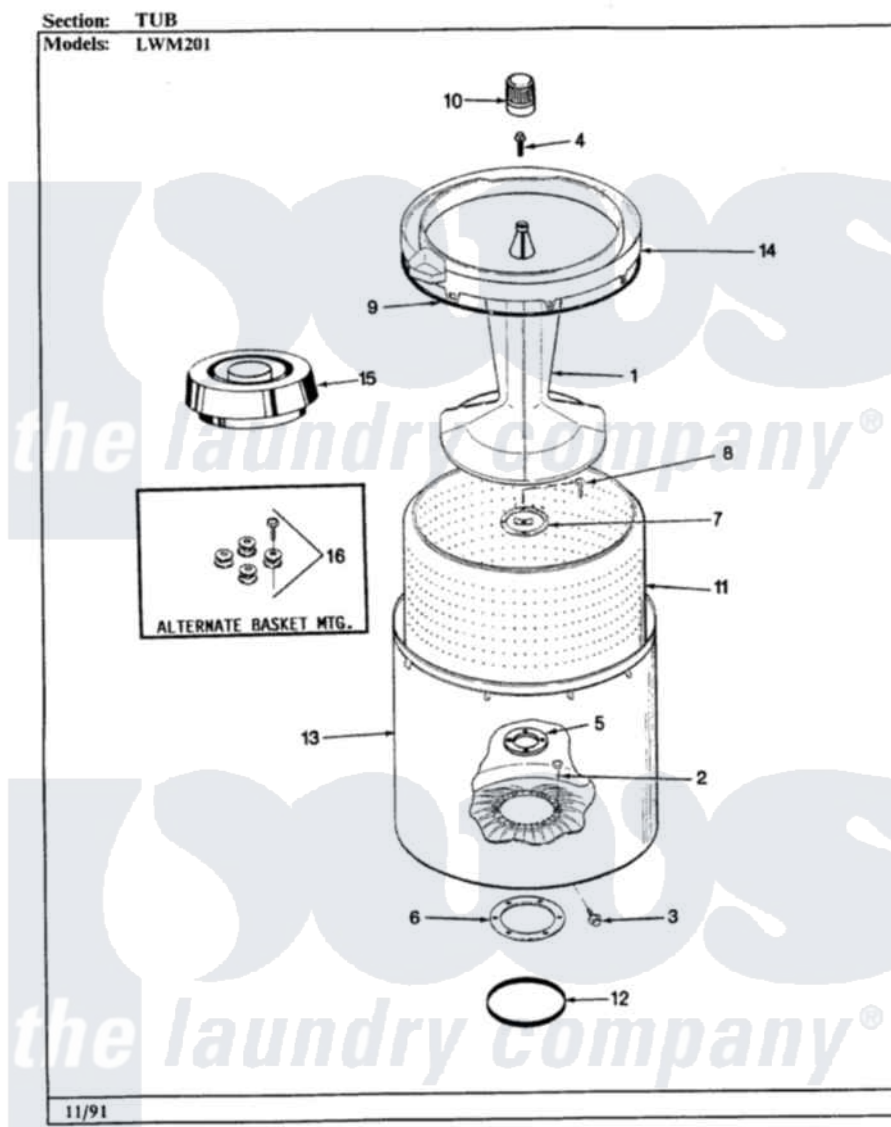

Norge LWM201A 08 - TUB (REV. A)

Norge [Residential Norge LWM201A Washer Parts](#) Parts Diagram 08 - TUB (REV. A)

[Click on the part number to view part](#)

Item	Original Part Number	Replaced By	Status	Part Description
1	35-2717	35-3580		Agitator
2	25-7949		Not Available	RING, RETAINING (AG. SHAFT)
3	25-7953	22002933		Screw
4	25-7948	W10309247		Screw
5	35-2980	35-3685		Gasket, Basket To Centerpost
6	35-2979			Gasket, Tub/Hsg
7	35-3014			Gasket And Reinf. Plate Assembly
8	25-7783	4356852		Screw
9	35-2328			Seal, Tub Top
10	35-2733			Cap, Agitator
11	35-3016		Not Available	BASKET ASSY
12	35-2978			Seal, Tub/Housing
13	35-2952	35-3700		Tub Assembly
14	35-2262		Not Available	SHIELD, TUB TOP
"	35-2034		Not Available	TOP, TUB

15 W10124350

Not Available

NOT REQUIRED PART OR
SEE NOTE

16 35-2912

Not Available

SCREW & WASHER ASSY.